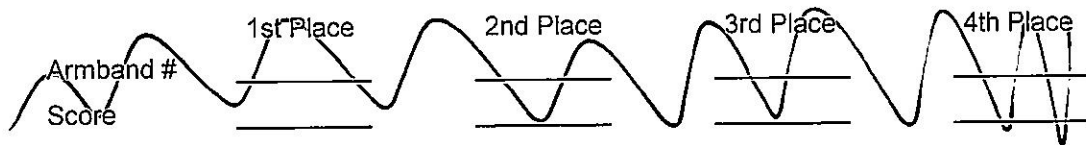

Time Started: 3:50:35.55 Time Finished: 4:10

Judge's Signature:  2028

Rally Judge's Book

Club Lochland Shetland Sheepdog Club
Event # 2023181206 **Date** 7/28/2023
Judge Charles Kline

Rally Intermediate

Maximum Score: 100

Armband #	Breed of Dog	Time	Points Lost	Final Score
1401	English Springer Spaniel	2:04.66	3	97
1404	Australian Shepherd	1:55.84	0	100

Moveups

All Breed

	1st Place	2nd Place	3rd Place	4th Place
Armband #	_____	_____	_____	_____
Score	_____	_____	_____	_____