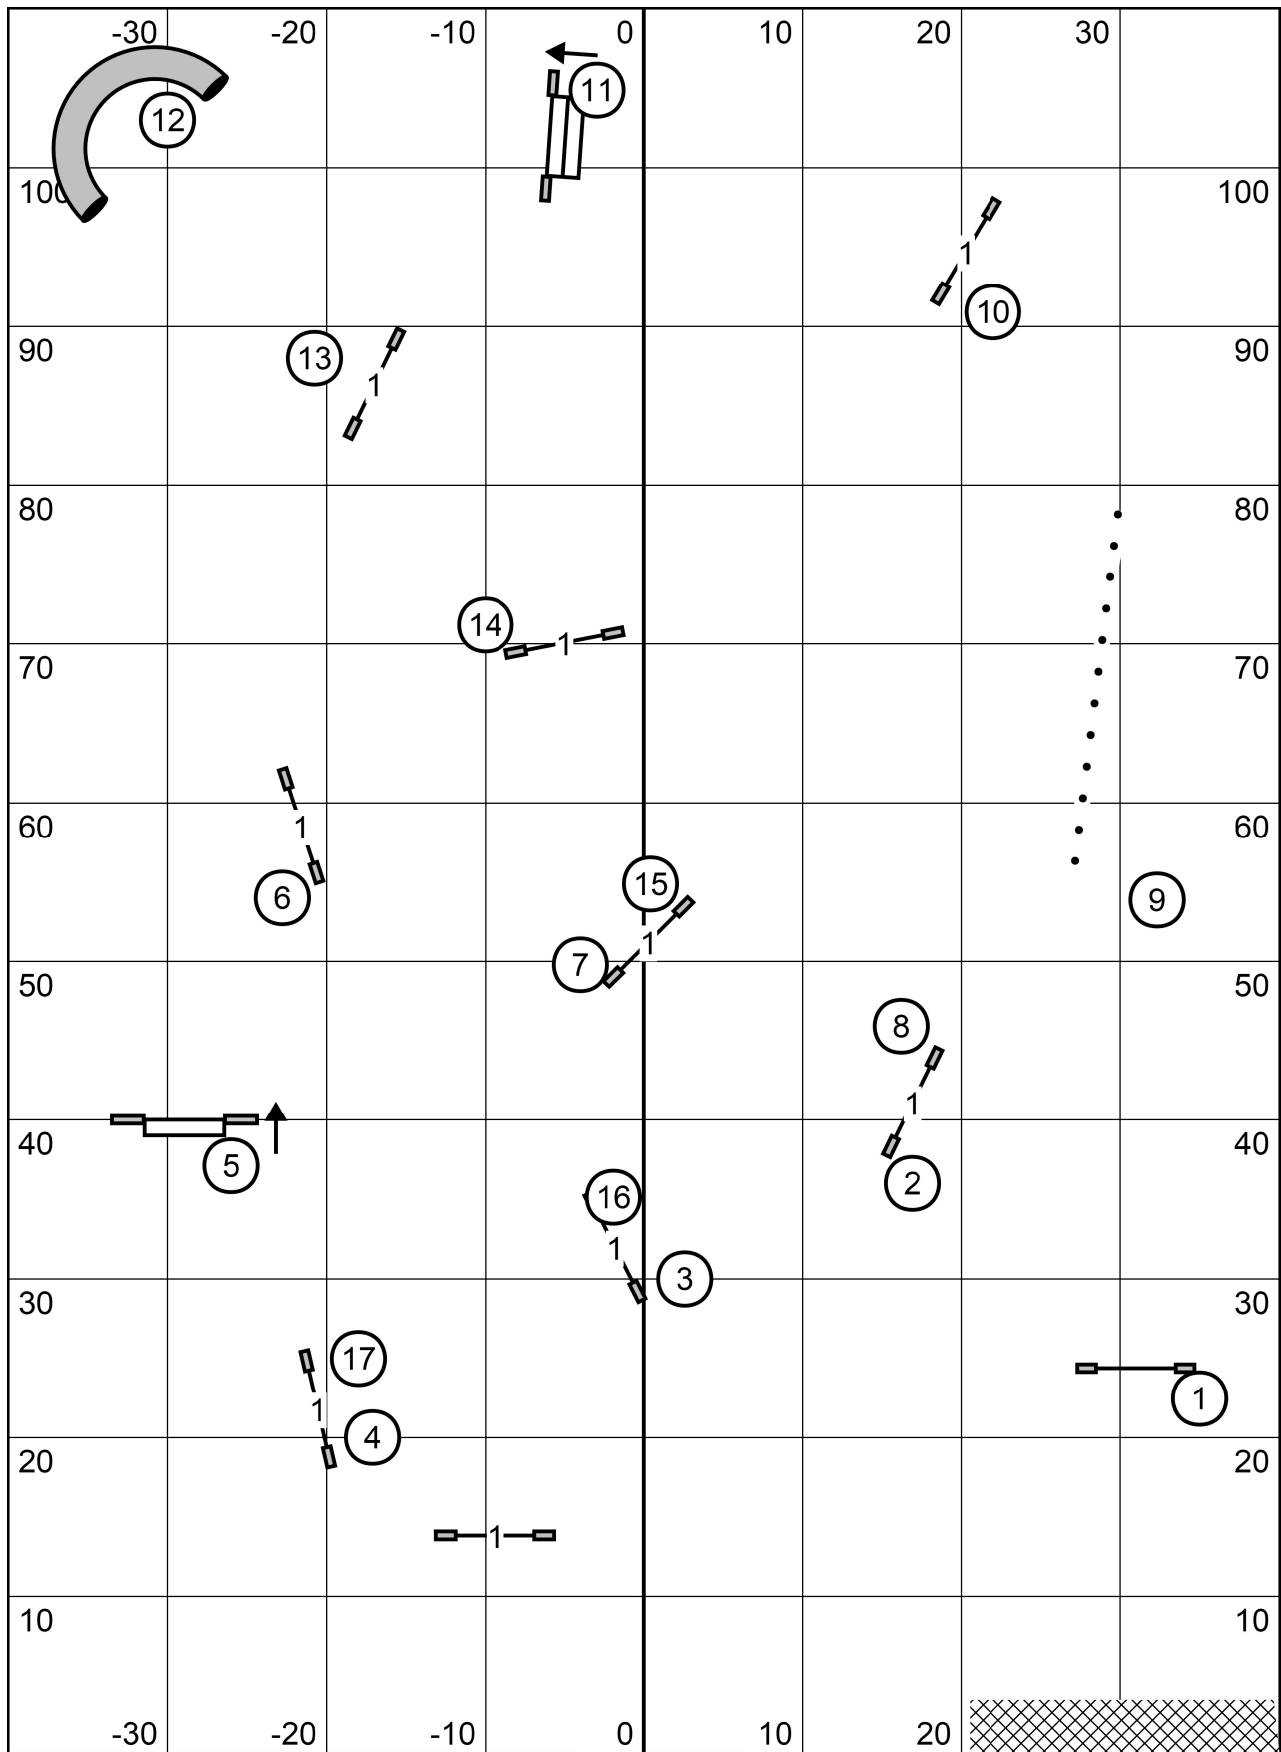

Greater Twin Cities Golden Ret. Club
1/20/24
Open JWW
Mark Sjogren

T&S