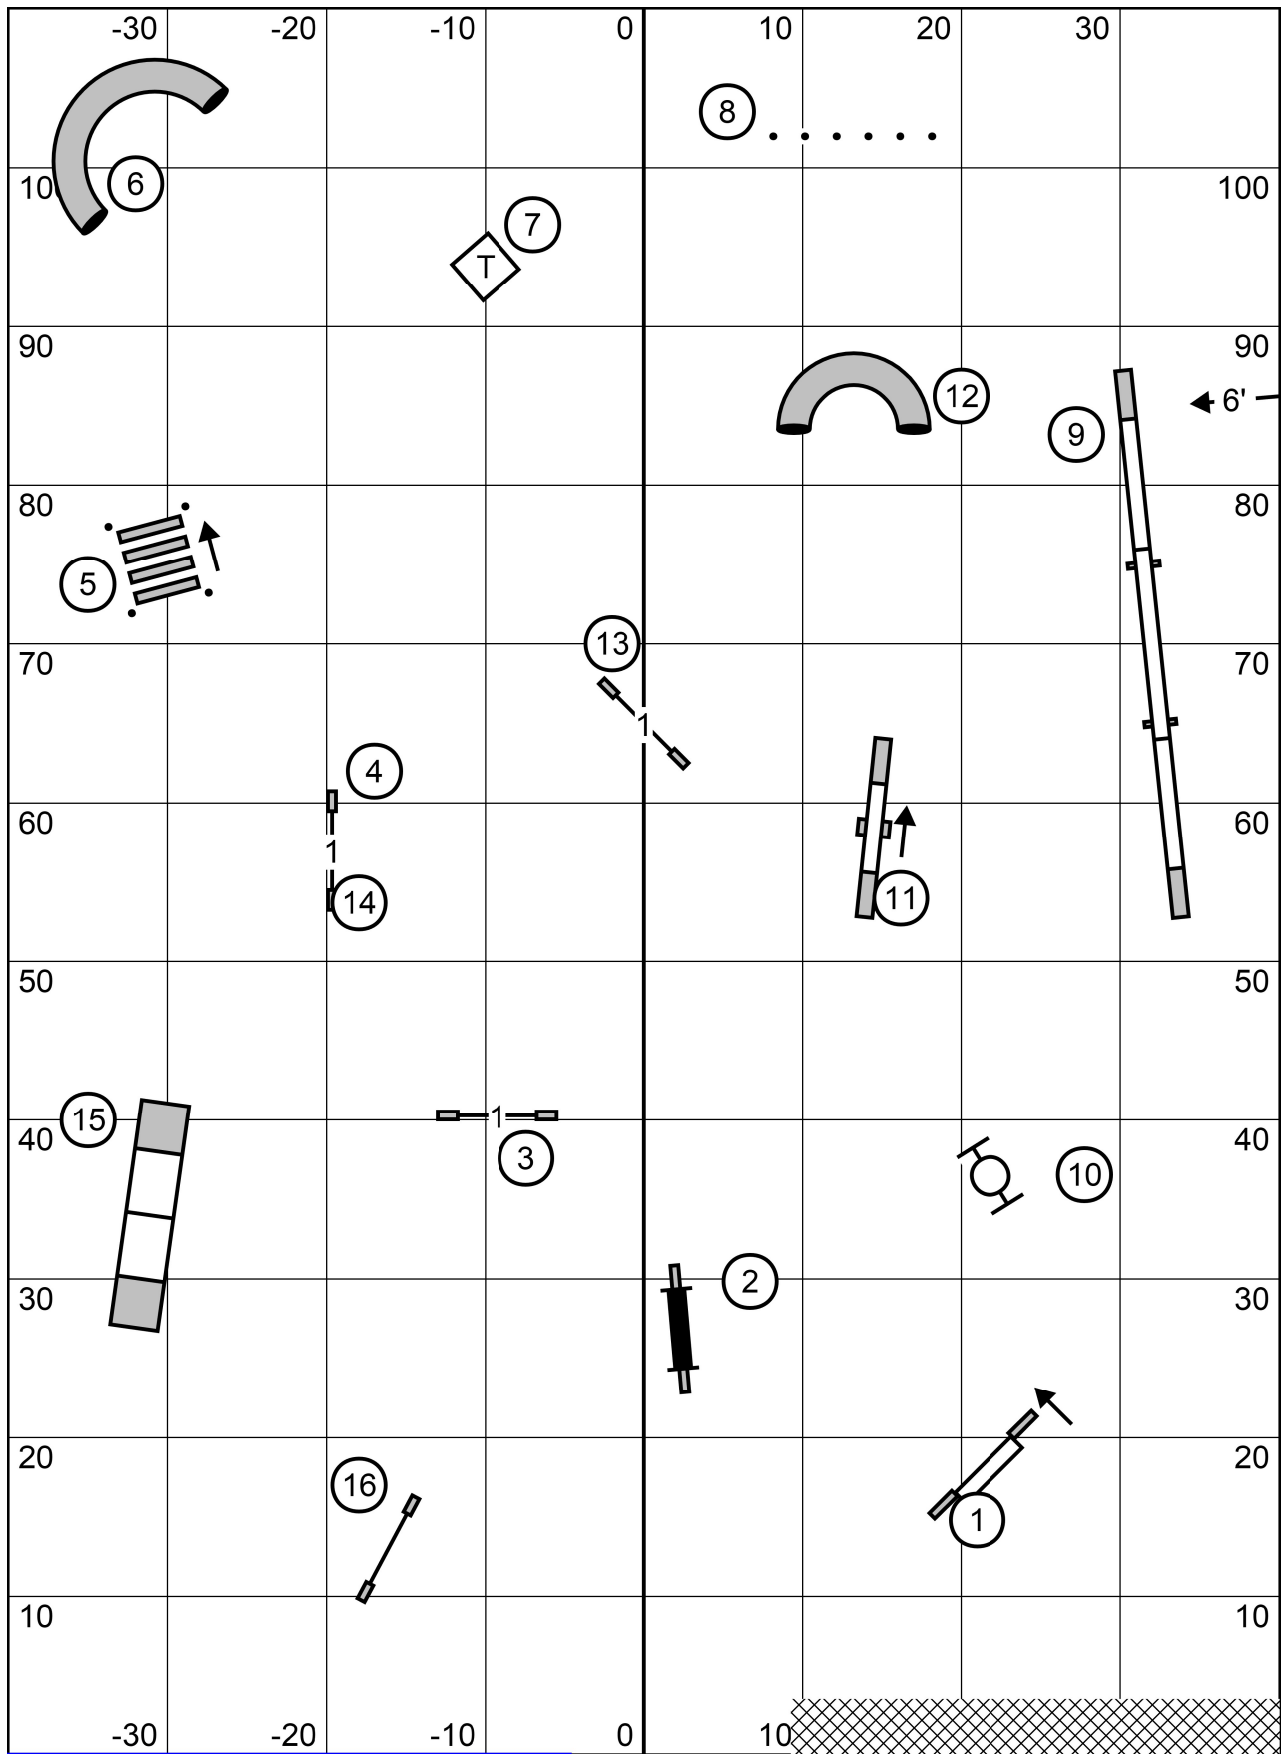

T&S

Greater Twin Cities Golden Ret. Club
 1/20/24
 Master/Excellent Std
 Mark Sjogren

T&S

Greater Twin Cities Golden Ret. Club
 1/20/24
 Open Std
 Mark Sjogren

T&S

Greater Twin Cities Golden Ret. Club
 1/20/24
 Novice Std
 Mark Sjogren