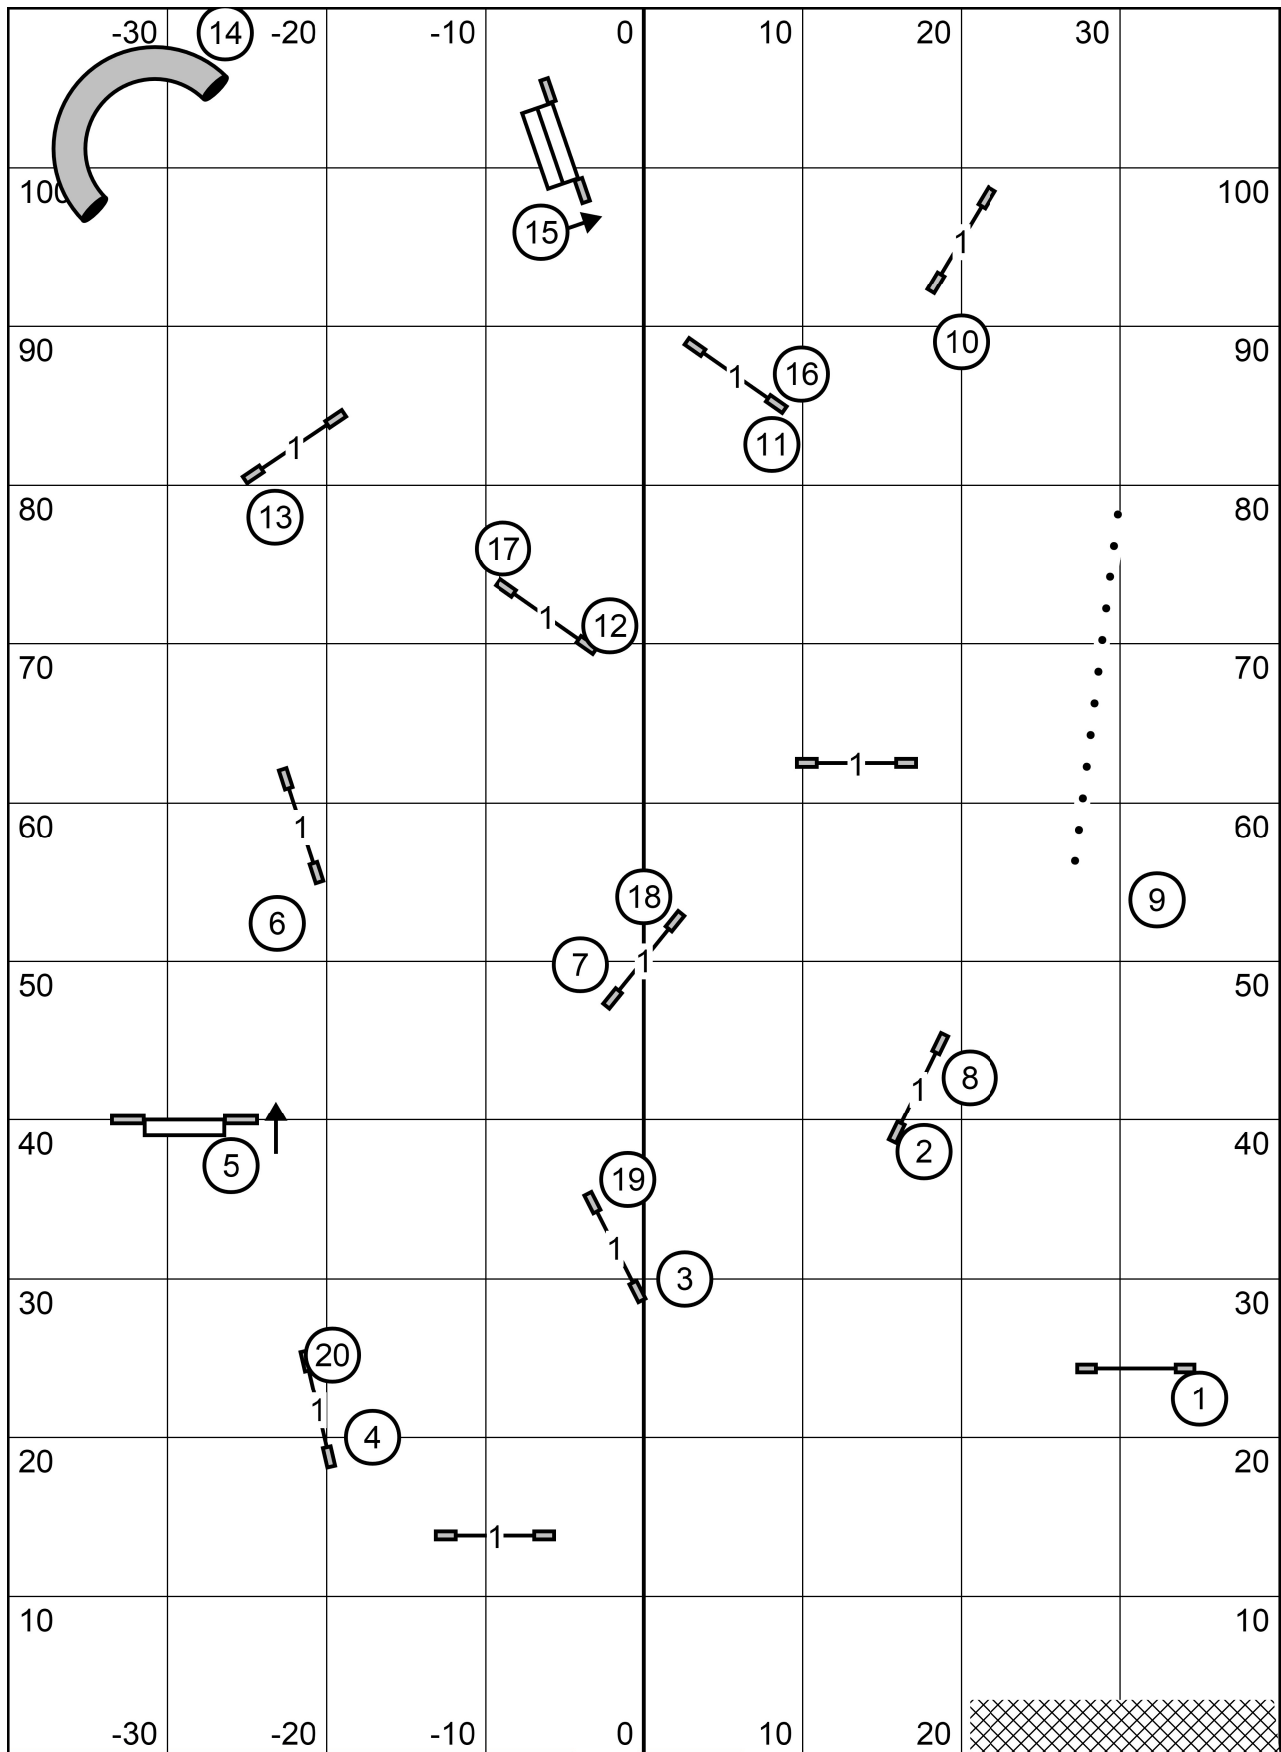

Greater Twin Cities Golden Ret. Club
 1/20/24
 FAST All Levels
 Mark Sjogren

T&S

Greater Twin Cities Golden Ret. Club
 1/20/24
 Master/Excellent JWW
 Mark Sjogren

T&S

Greater Twin Cities Golden Ret. Club
 1/20/24
 Premier Std
 Mark Sjogren

T&S

Greater Twin Cities Golden Ret. Club
 1/20/24
 Master/Excellent Std
 Mark Sjogren

T&S

Greater Twin Cities Golden Ret. Club
 1/20/24
 Open Std
 Mark Sjogren

T&S

Greater Twin Cities Golden Ret. Club
 1/20/24
 Novice Std
 Mark Sjogren