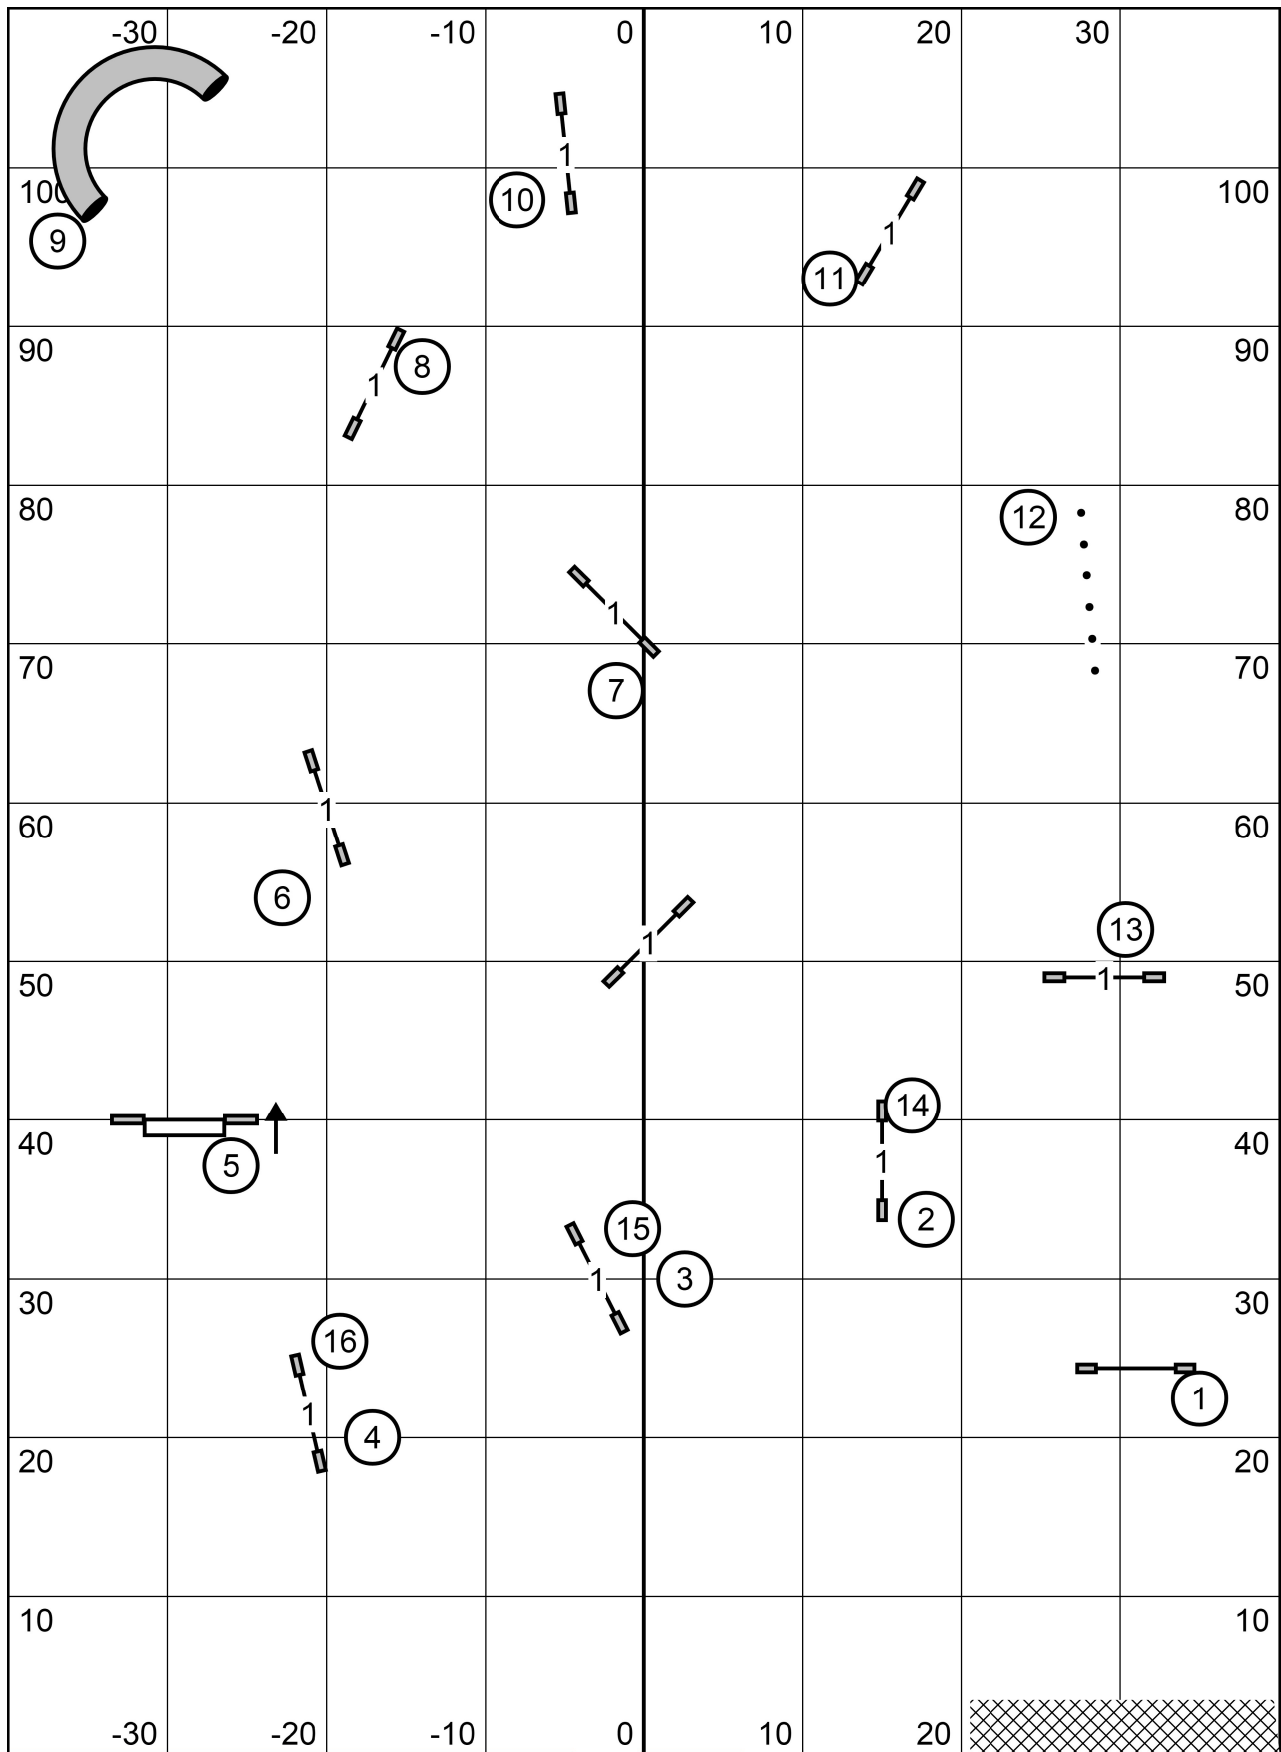

Greater Twin Cities Golden Ret. Club
1/20/24
Novice JWW
Mark Sjogren

T&S