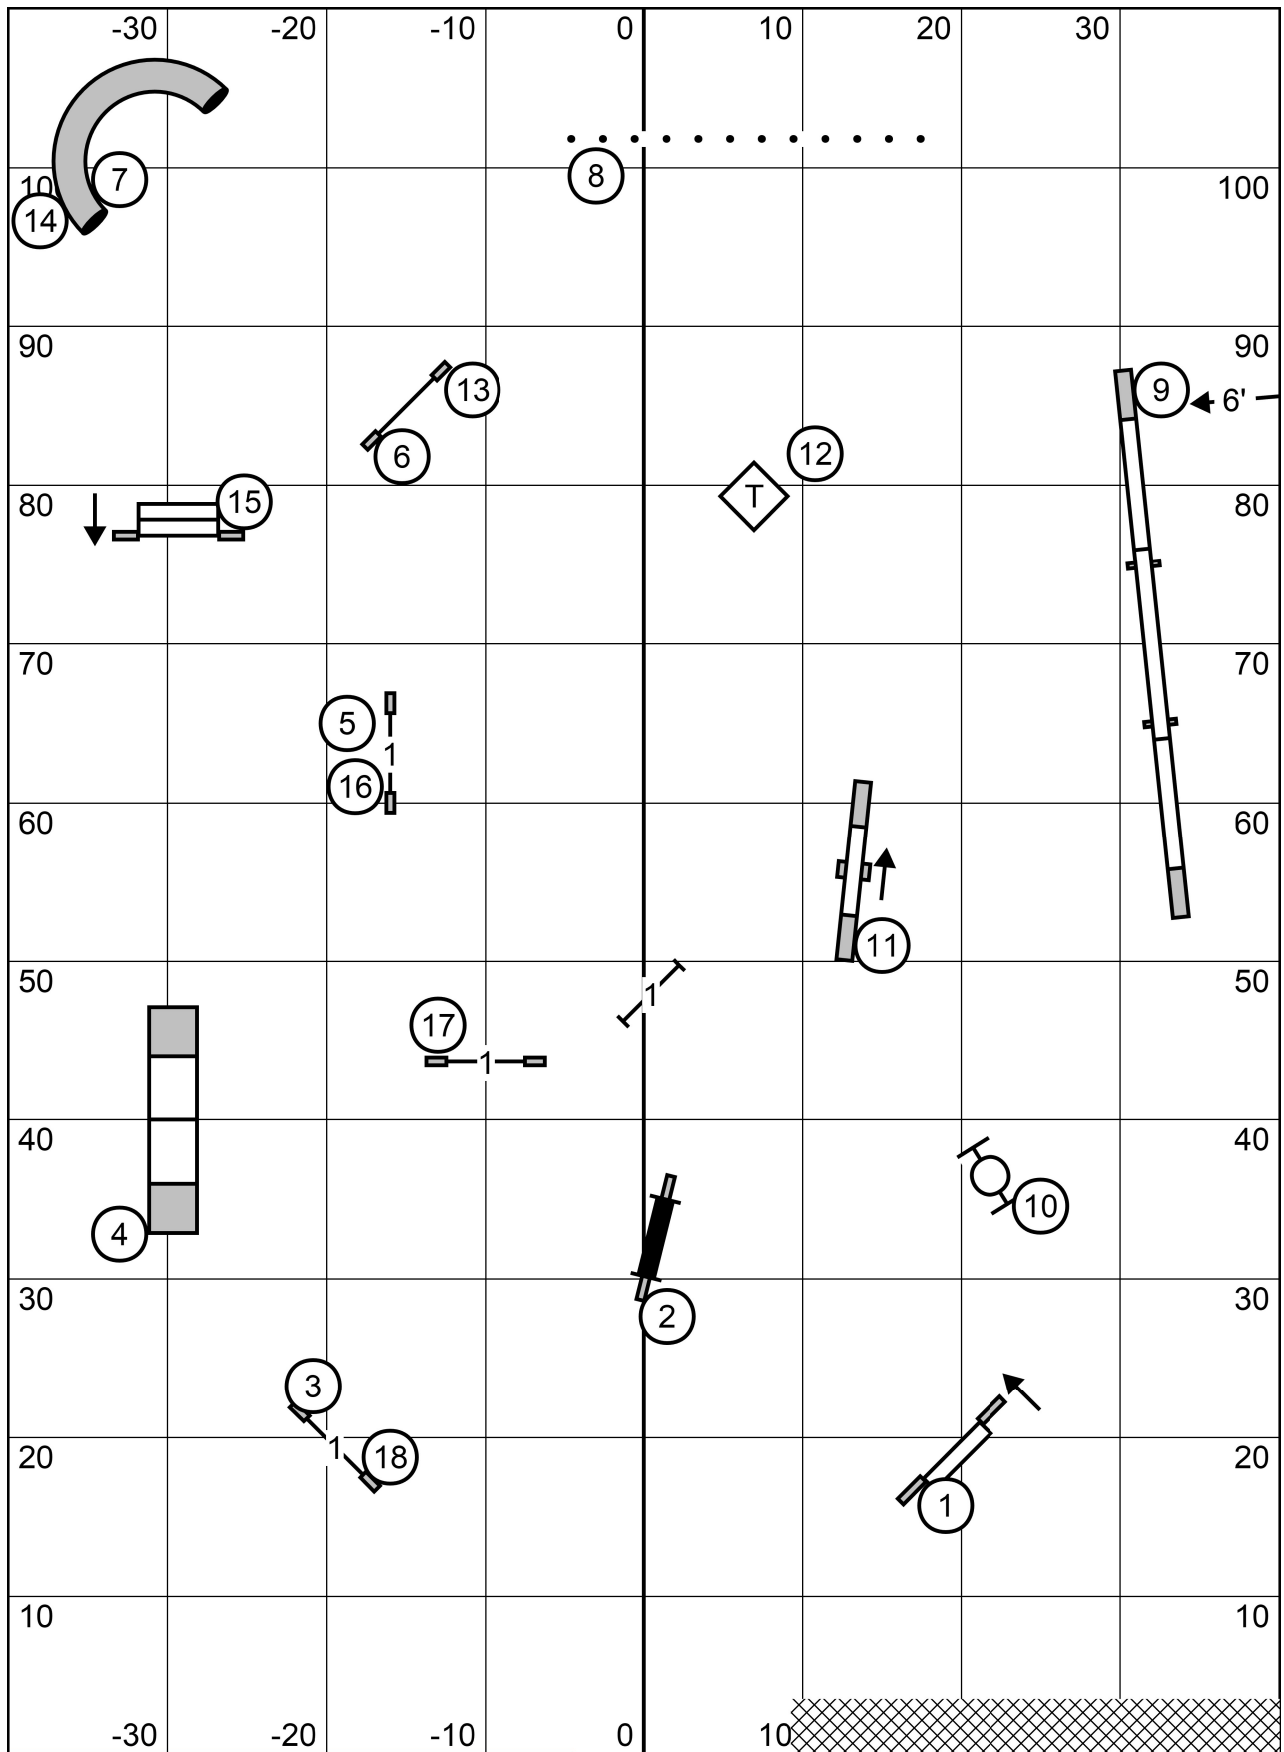

Greater Twin Cities Golden Ret. Club
1/20/24
Master/Excellent Std
Mark Sjogren

T&S