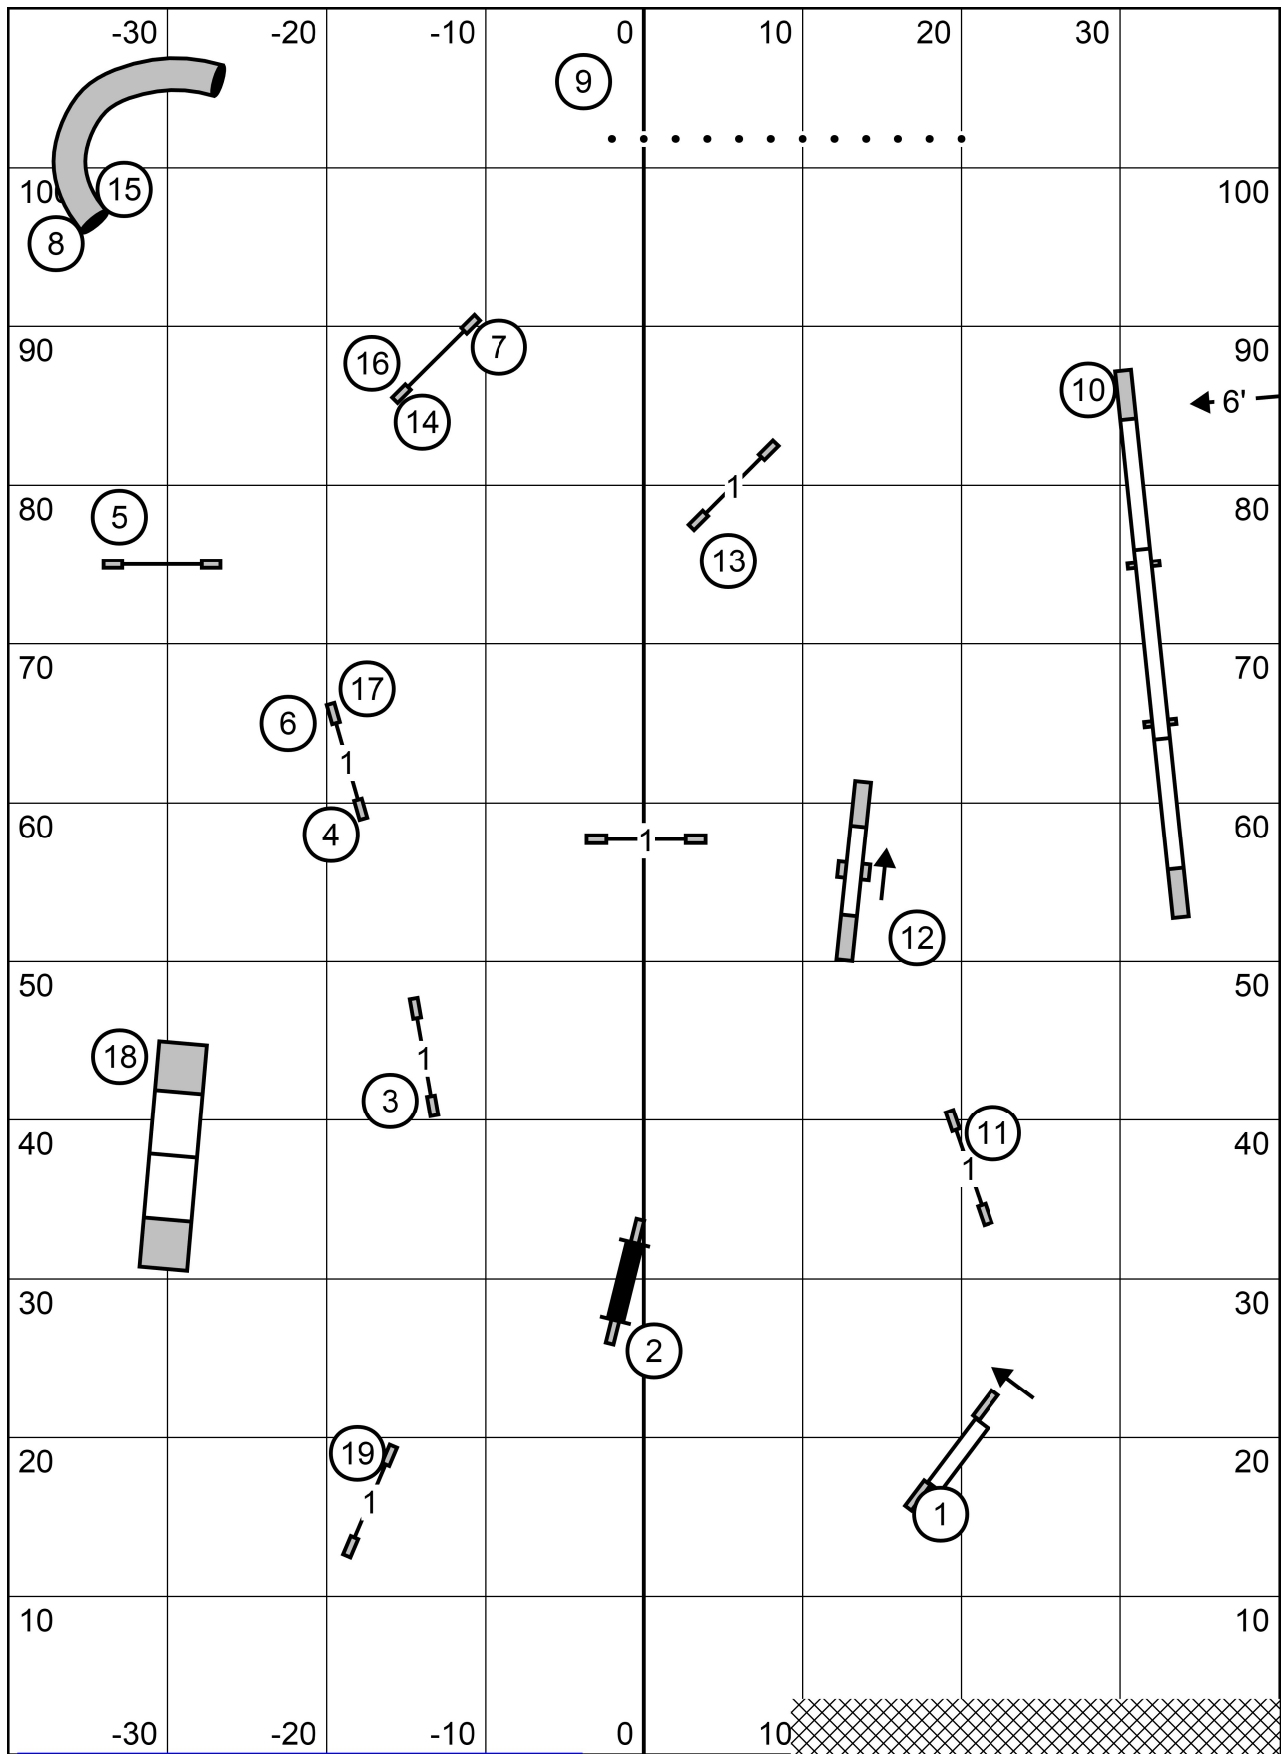

Greater Twin Cities Golden Ret. Club
 1/20/24
 FAST All Levels
 Mark Sjogren

T&S

Greater Twin Cities Golden Ret. Club
 1/20/24
 Master/Excellent JWW
 Mark Sjogren

T&S

Greater Twin Cities Golden Ret. Club
 1/20/24
 Premier Std
 Mark Sjogren