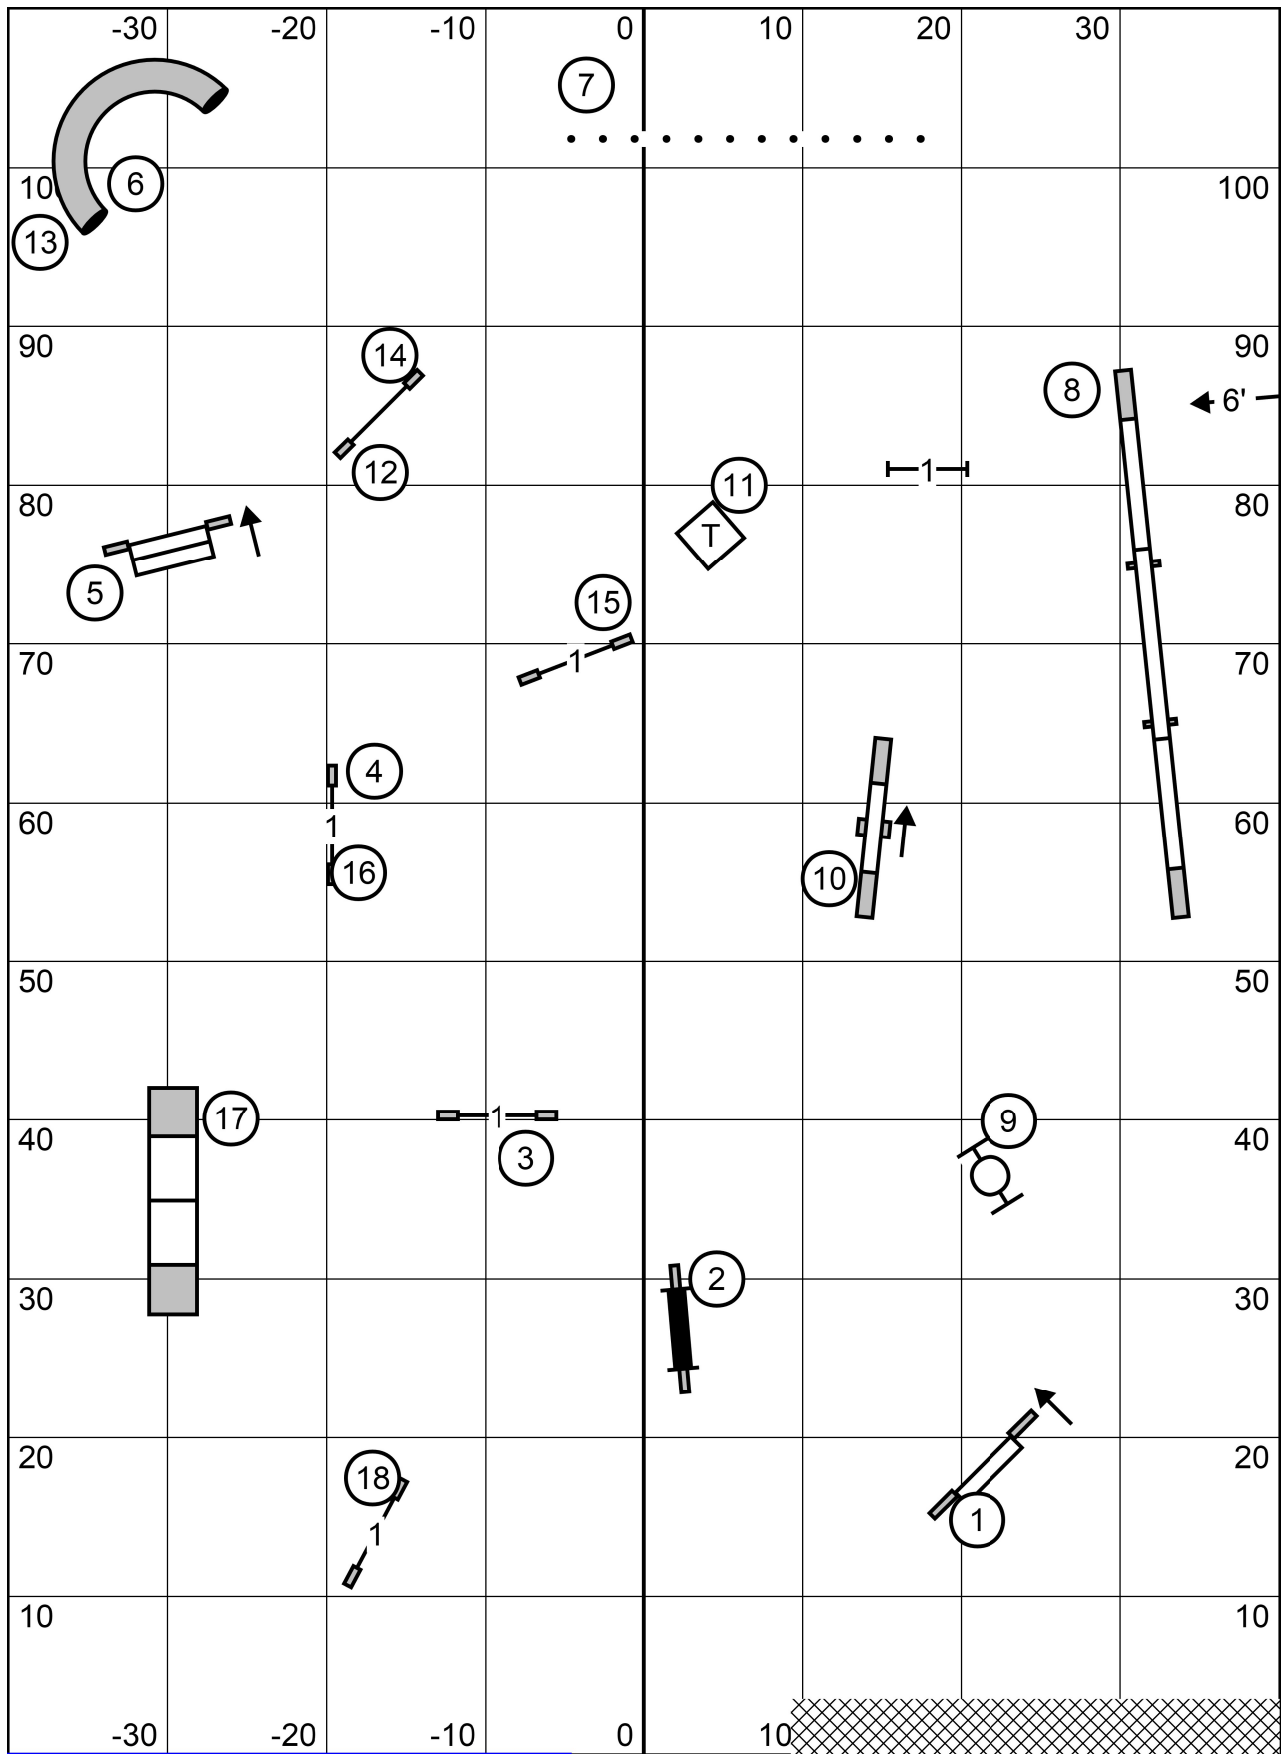

Greater Twin Cities Golden Ret. Club
1/20/24
Open Std
Mark Sjogren

T&S