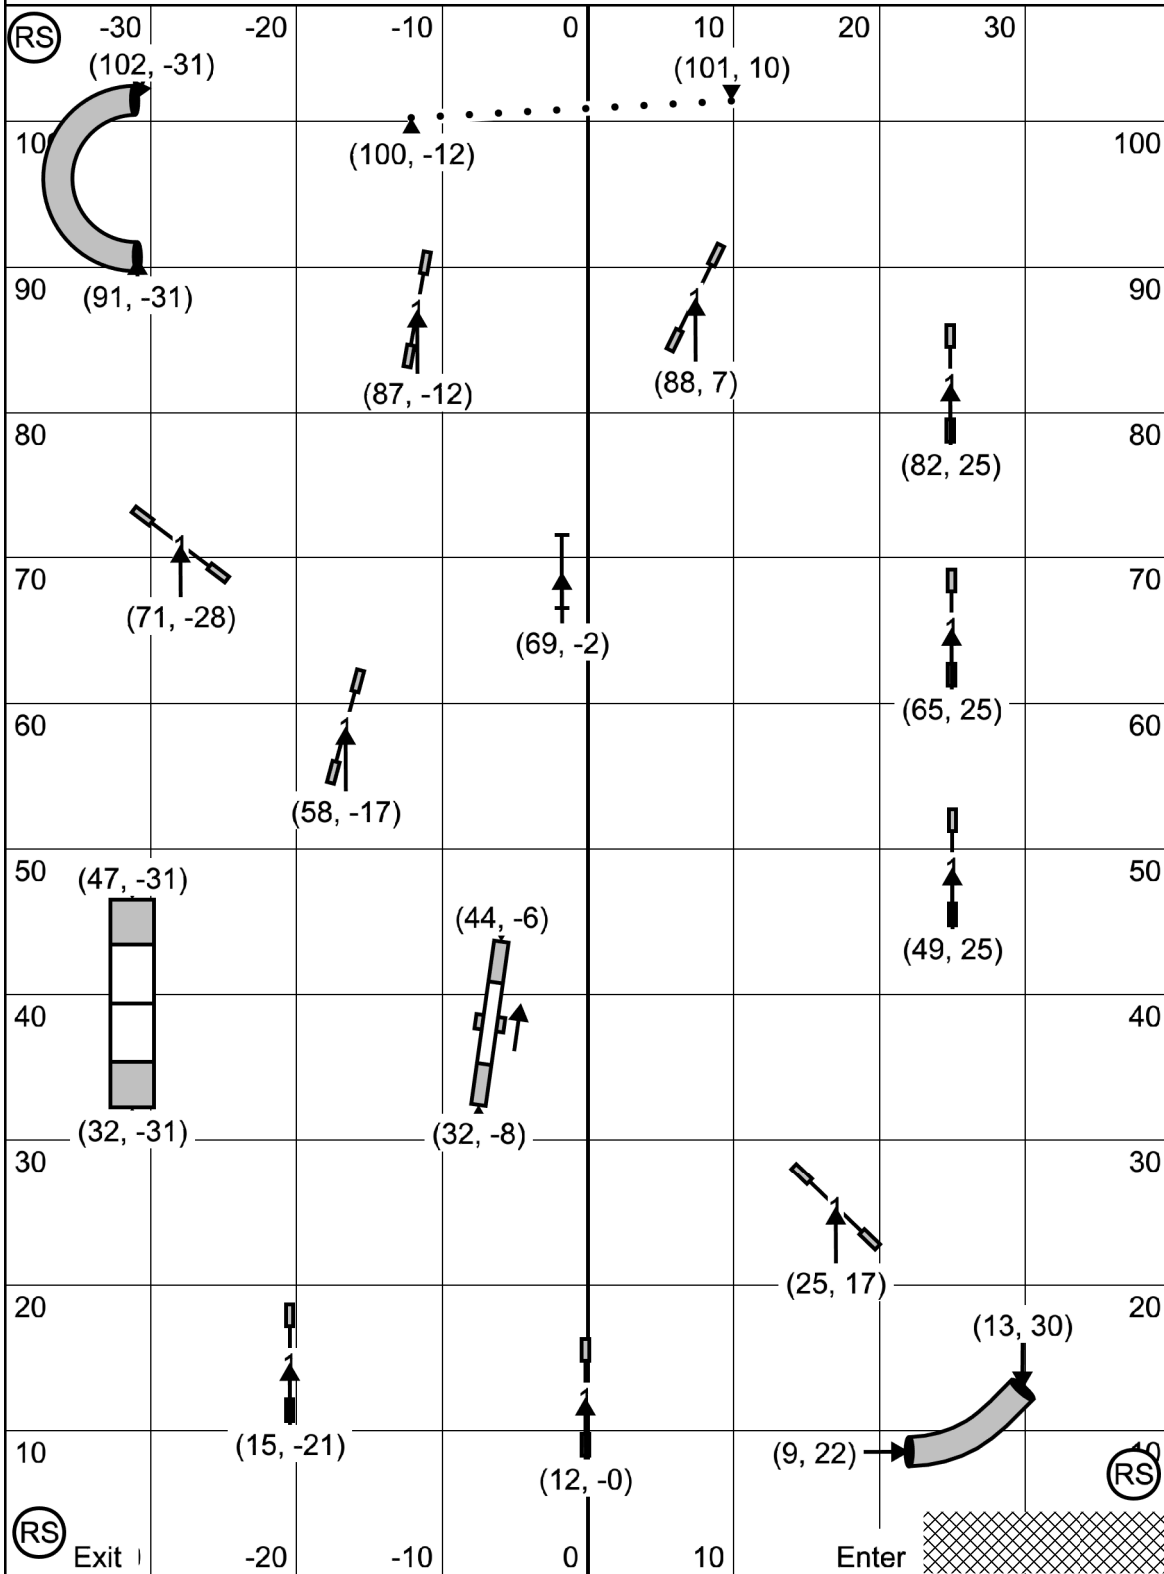

GSPC
FAST (all levels) Feb. 16, 2024
 Judge Dawn Glaser-Falk

T/S

GSPC
Premier JWW, Feb. 16, 2024
 Judge Dawn Glaser-Falk

GSPC
Ex/Master JWW, Feb. 16, 2024
 Judge Dawn Glaser-Falk

GSPC
Premier Std, Feb. 16, 2024
 Judge Dawn Glaser-Falk