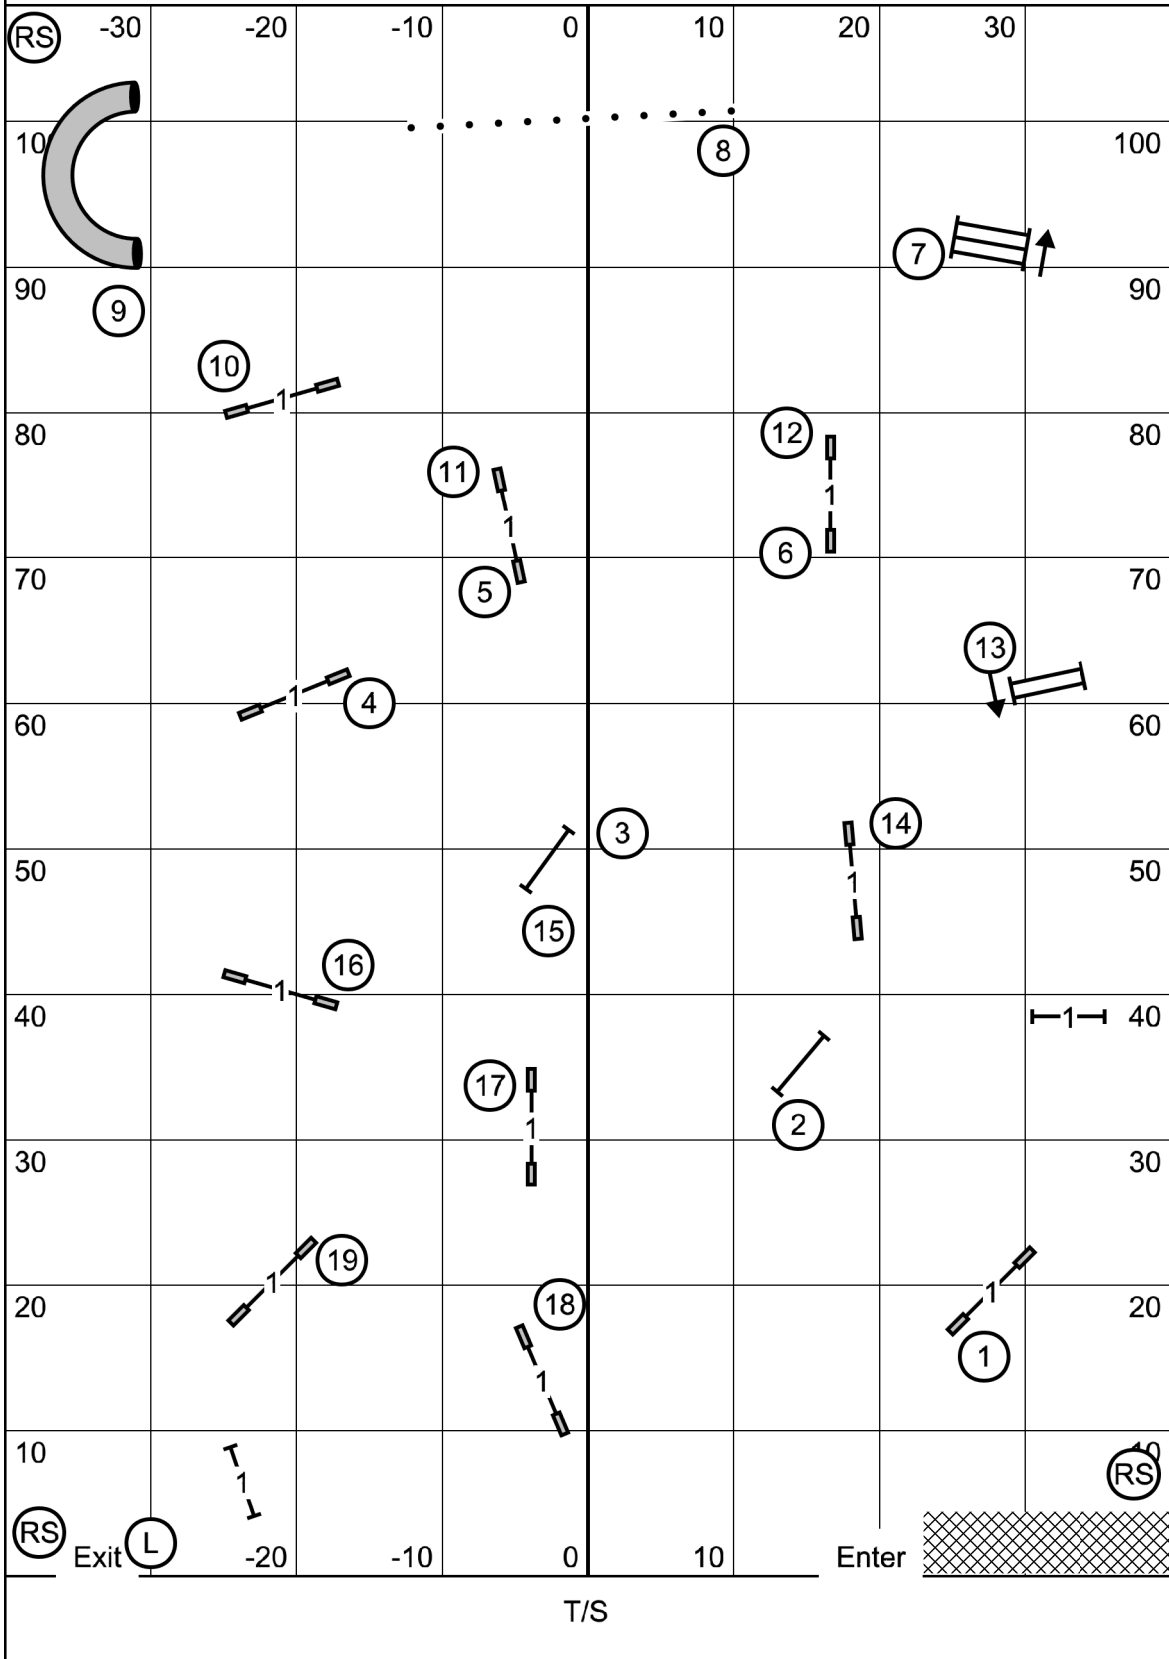

GSPC
FAST (all levels) Feb. 16, 2024
 Judge Dawn Glaser-Falk

T/S

GSPC
Premier JWW, Feb. 16, 2024
 Judge Dawn Glaser-Falk

GSPC
Ex/Master JWW, Feb. 16, 2024
 Judge Dawn Glaser-Falk

GSPC
Premier Std, Feb. 16, 2024
 Judge Dawn Glaser-Falk