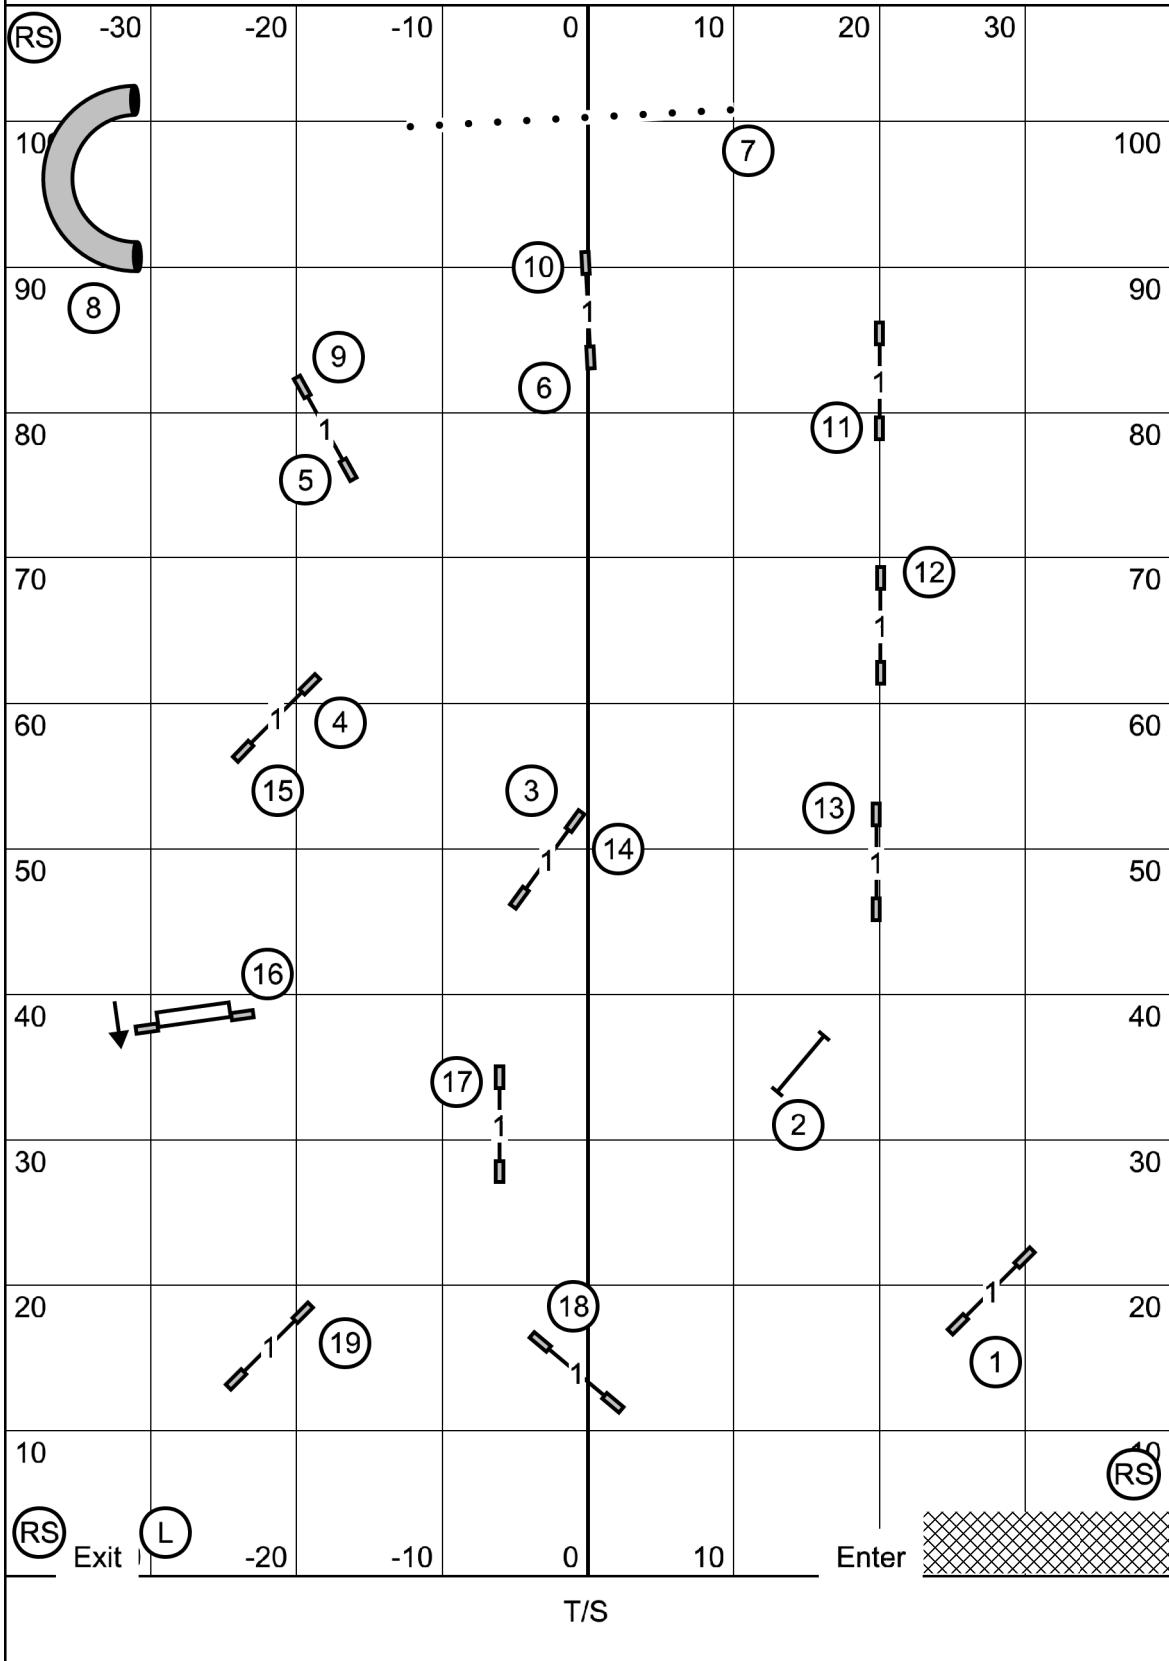

GSPC
FAST (all levels) Feb. 16, 2024
 Judge Dawn Glaser-Falk

T/S

GSPC
Premier JWW, Feb. 16, 2024
 Judge Dawn Glaser-Falk

GSPC
Ex/Master JWW, Feb. 16, 2024
 Judge Dawn Glaser-Falk

GSPC
Premier Std, Feb. 16, 2024
 Judge Dawn Glaser-Falk