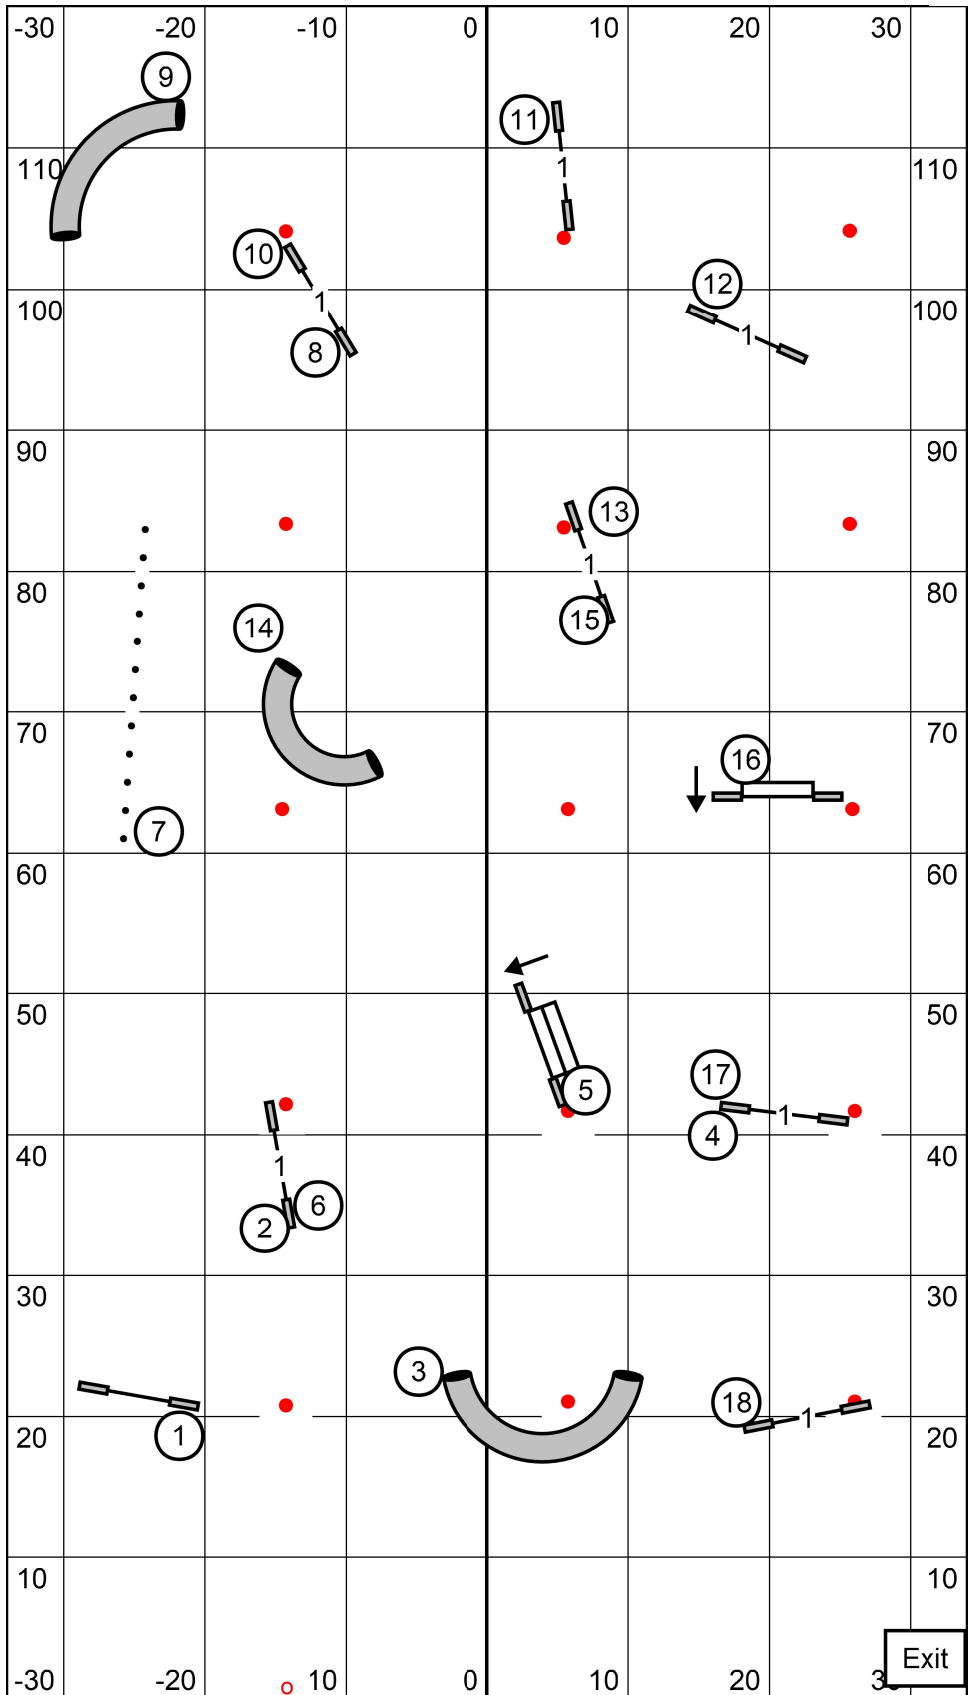

Enter	T/S	TWIN CITIES OBEDIENCE TRAINING CLUB Saturday, March 2, 2024 FAST Judge: Geoff Teare															
<table border="1"> <thead> <tr> <th colspan="2">Regular</th> <th colspan="2">Preferred</th> </tr> </thead> <tbody> <tr> <td>8</td> <td>38 sec</td> <td>4</td> <td>41 sec</td> </tr> <tr> <td>12 / 16</td> <td>35 sec</td> <td>8 / 12</td> <td>38 sec</td> </tr> <tr> <td>20 / 24 / 24C</td> <td>32 sec</td> <td>16 / 20</td> <td>35 sec</td> </tr> </tbody> </table>	Regular		Preferred		8	38 sec	4	41 sec	12 / 16	35 sec	8 / 12	38 sec	20 / 24 / 24C	32 sec	16 / 20	35 sec	
Regular		Preferred															
8	38 sec	4	41 sec														
12 / 16	35 sec	8 / 12	38 sec														
20 / 24 / 24C	32 sec	16 / 20	35 sec														

ExMASTER send = (6) [5] (4) _____
OPEN send = (6) (5) or (5) (4) _____
NOVICE send = (6) (5) or (5) (4)

Points needed to Qualify:
 ExMaster- 60
 Open- 55
 Novice- 50

SEND BONUS = 20 POINTS

Enter

T/S

TWIN CITIES OBEDIENCE
 TRAINING CLUB
 Saturday, March 2, 2024
ExMASTER JWW
 Judge: Geoff Teare

Exit

Enter

T/S

TWIN CITIES OBEDIENCE
 TRAINING CLUB
 Saturday, March 2, 2024
OPEN STANDARD
 Judge: Geoff Teare

Exit

Enter

T/S

TWIN CITIES OBEDIENCE
 TRAINING CLUB
 Saturday, March 2, 2024
NOVICE STANDARD
 Judge: Geoff Teare

Exit