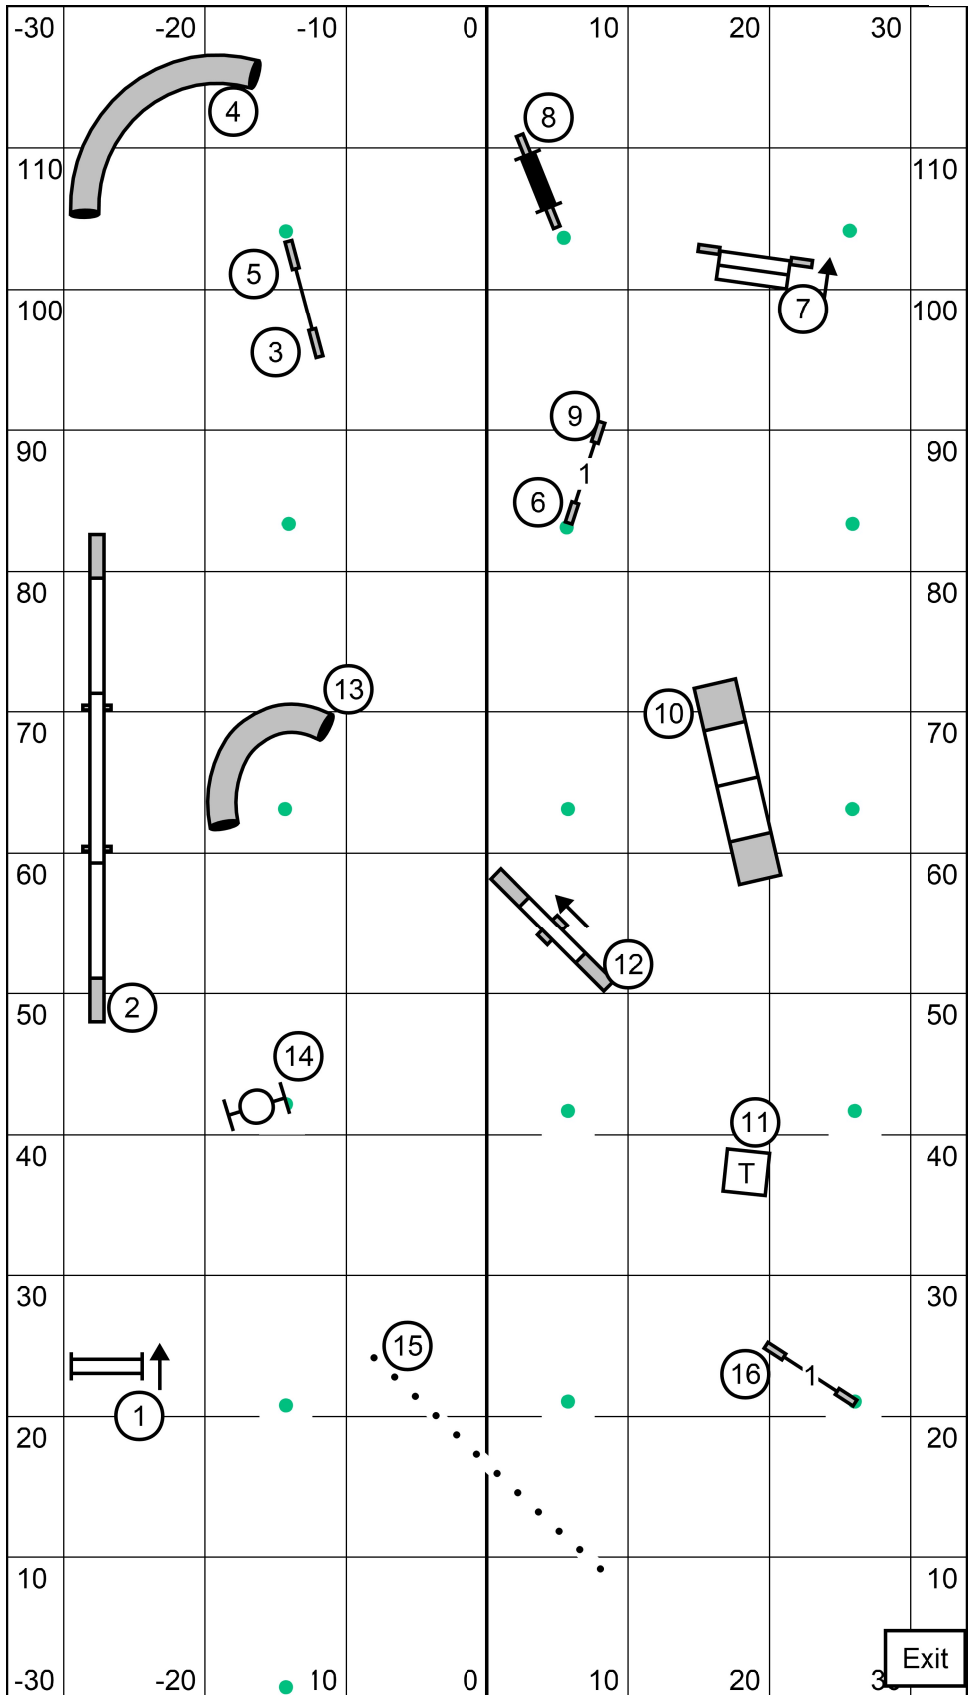

Enter

T/S

TWIN CITIES OBEDIENCE
TRAINING CLUB
Saturday, March 2, 2024
OPEN STANDARD
Judge: Geoff Teare

Exit