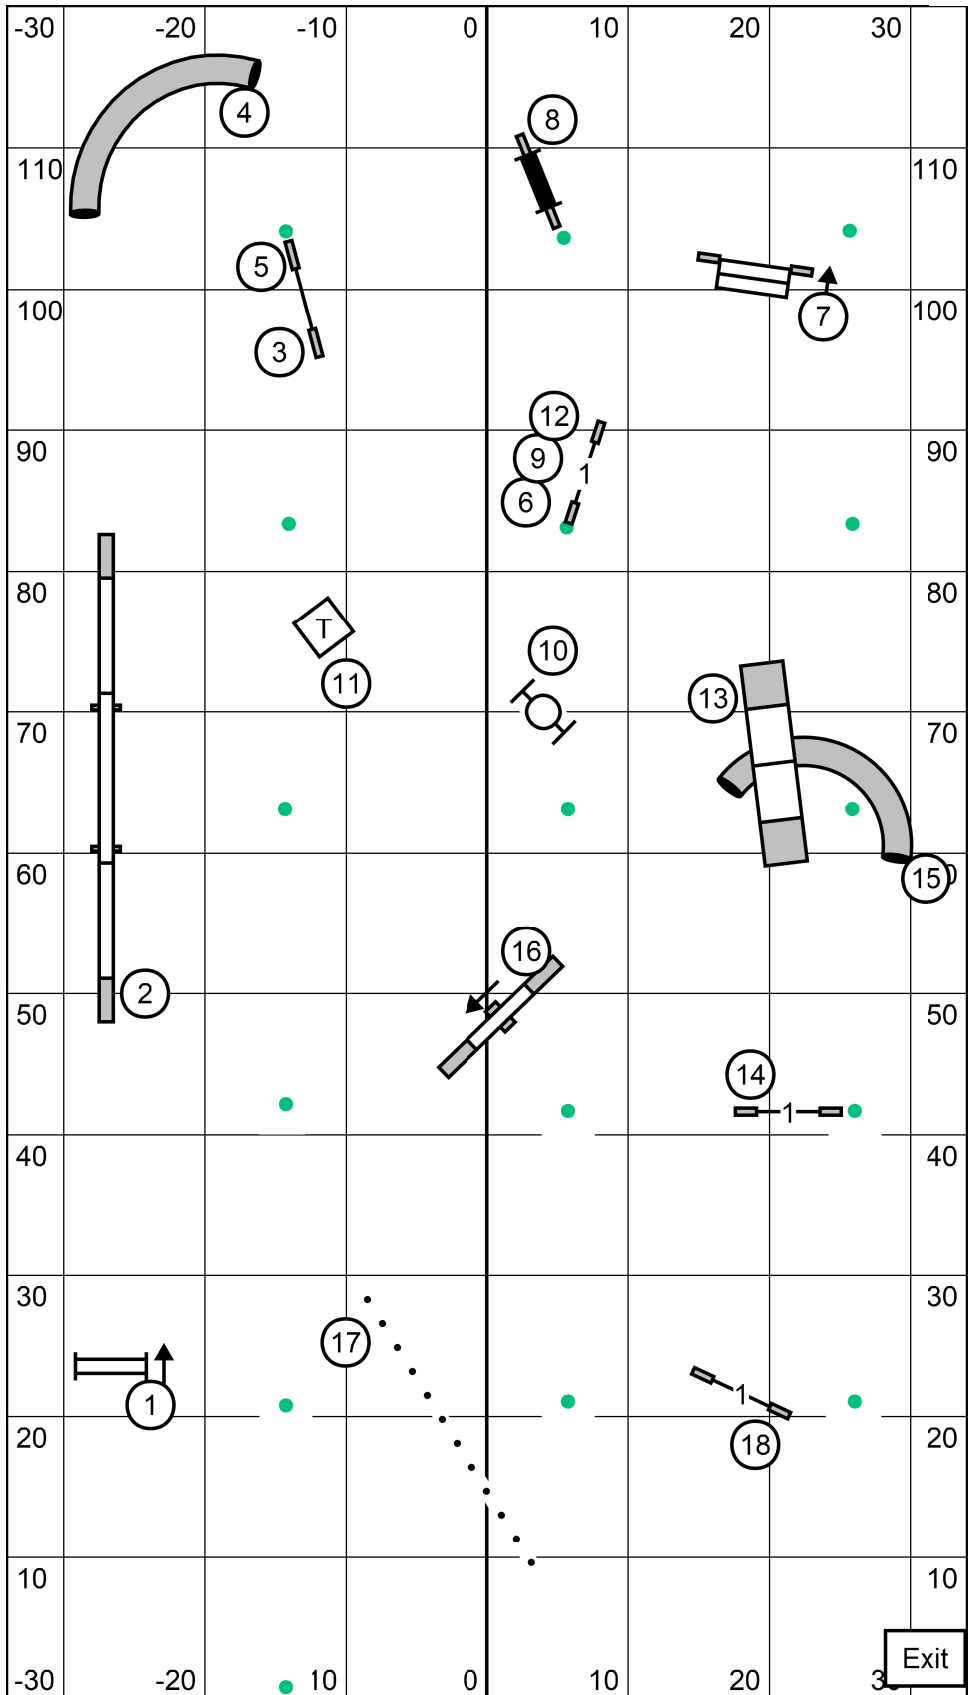

Enter

T/S

TWIN CITIES OBEDIENCE
TRAINING CLUB
Saturday, March 2, 2024
ExMASTER STANDARD
Judge: Geoff Teare

Exit