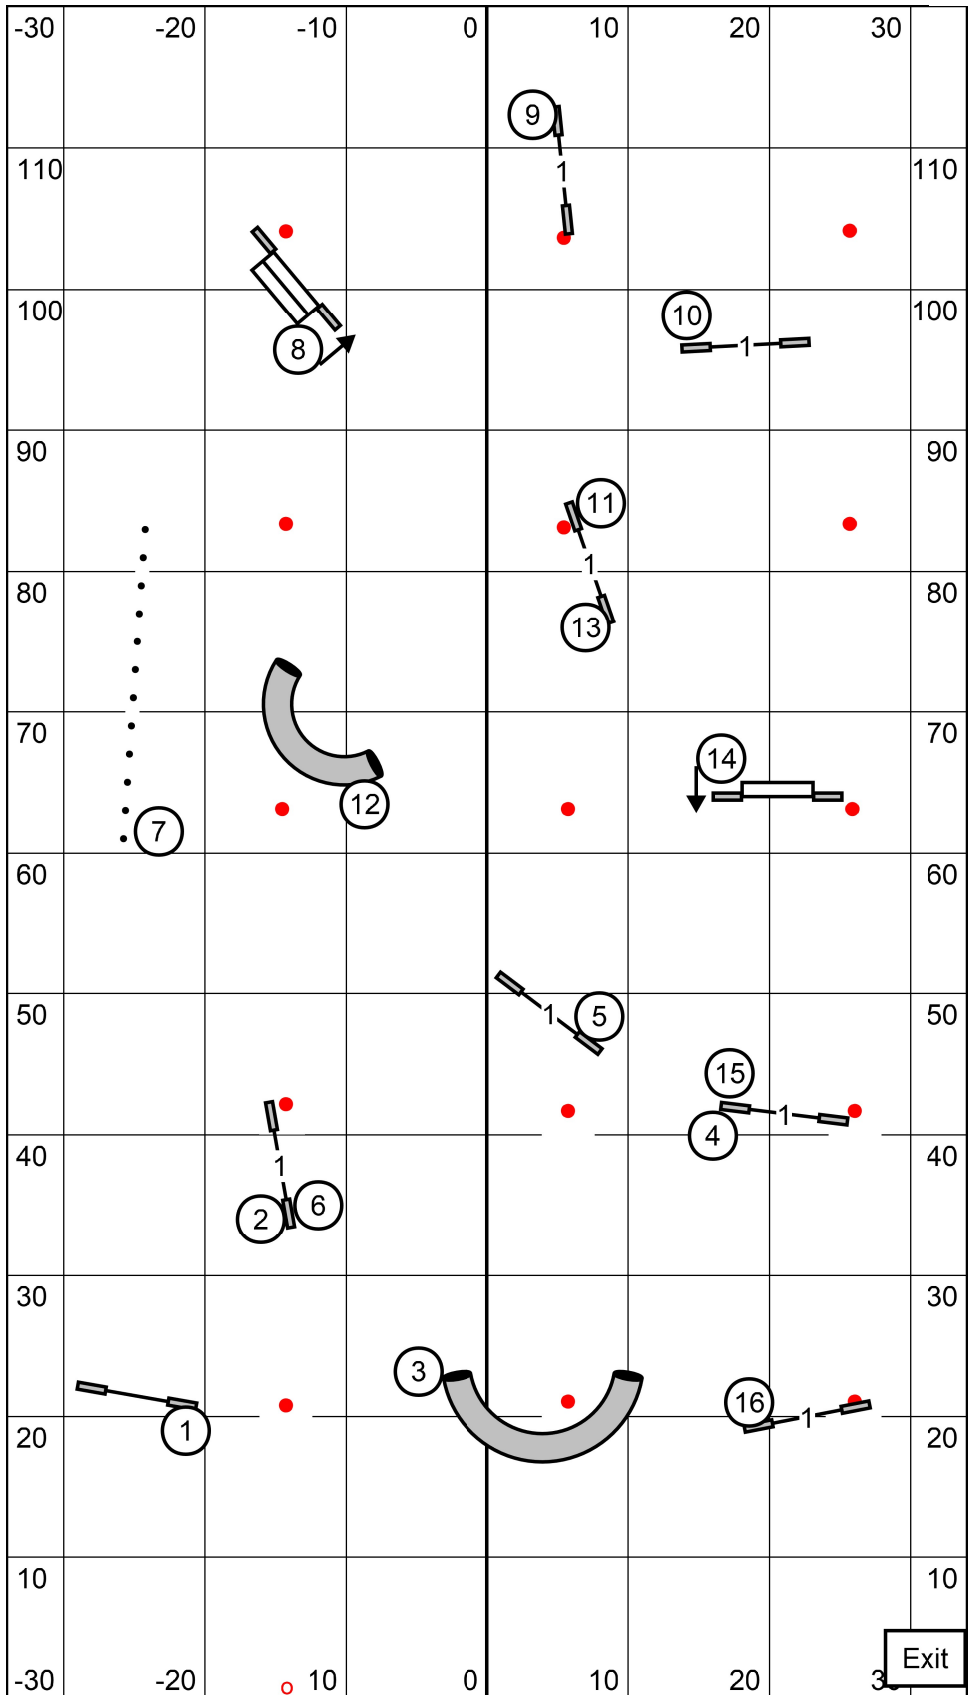

Enter

T/S

TWIN CITIES OBEDIENCE
TRAINING CLUB
Saturday, March 2, 2024
OPEN JWW
Judge: Geoff Teare

Exit