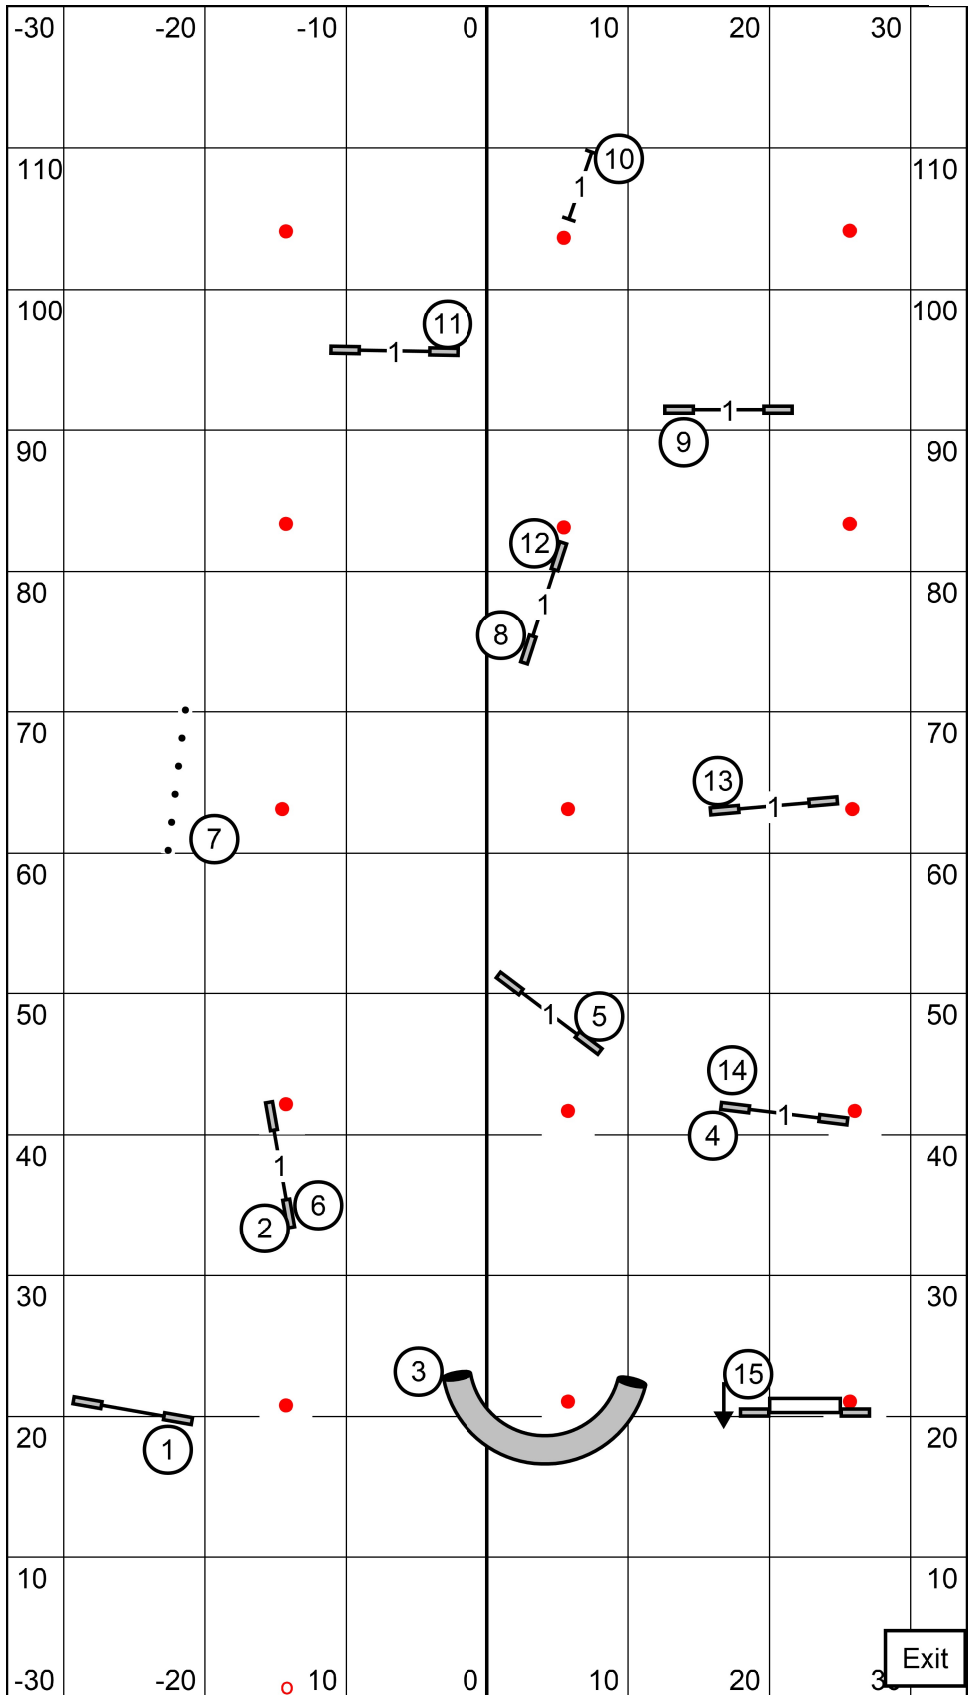

ExMASTER send = (6) [5] (4) _____
OPEN send = (6) (5) or (5) (4) _____
NOVICE send = (6) (5) or (5) (4)

Points needed to Qualify:
 ExMaster- 60
 Open- 55
 Novice- 50

SEND BONUS = 20 POINTS

Enter

T/S

TWIN CITIES OBEDIENCE
 TRAINING CLUB
 Saturday, March 2, 2024
ExMASTER JWW
 Judge: Geoff Teare

Exit

Enter

T/S

TWIN CITIES OBEDIENCE
 TRAINING CLUB
 Saturday, March 2, 2024
OPEN JWW
 Judge: Geoff Teare

Exit

Enter

T/S

TWIN CITIES OBEDIENCE
 TRAINING CLUB
 Saturday, March 2, 2024
NOVICE JWW
 Judge: Geoff Teare

Exit