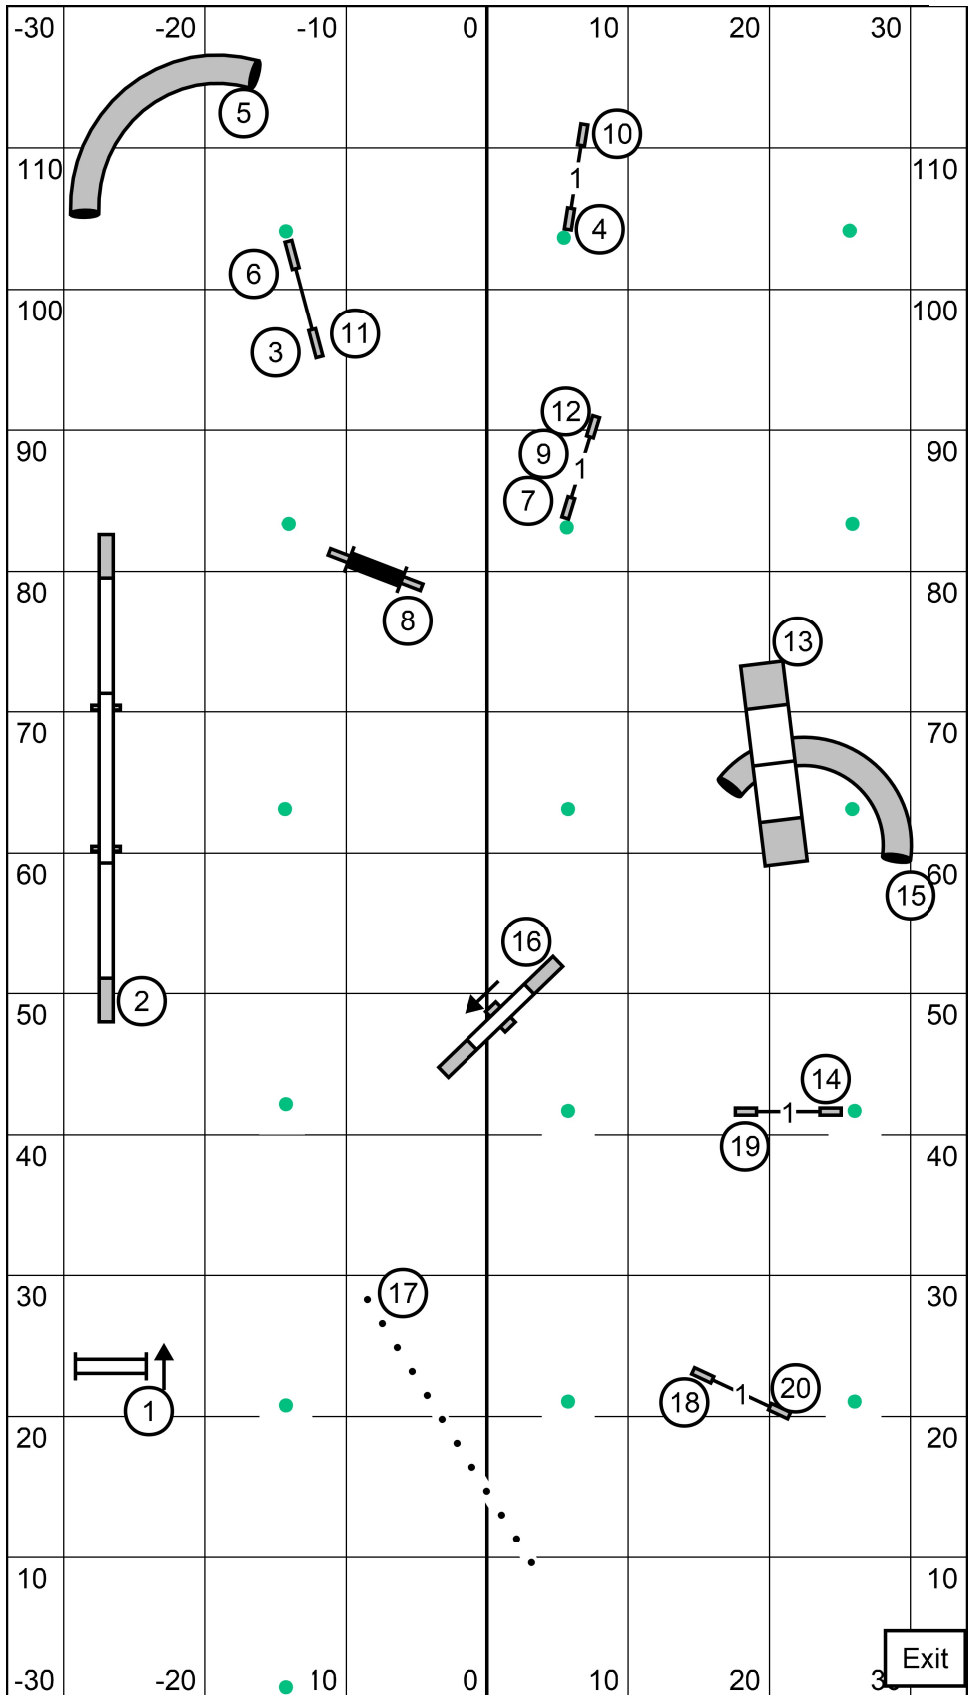

Enter

T/S

TWIN CITIES OBEDIENCE
TRAINING CLUB
Saturday, March 2, 2024
PREMIER STANDARD
Judge: Geoff Teare

Exit