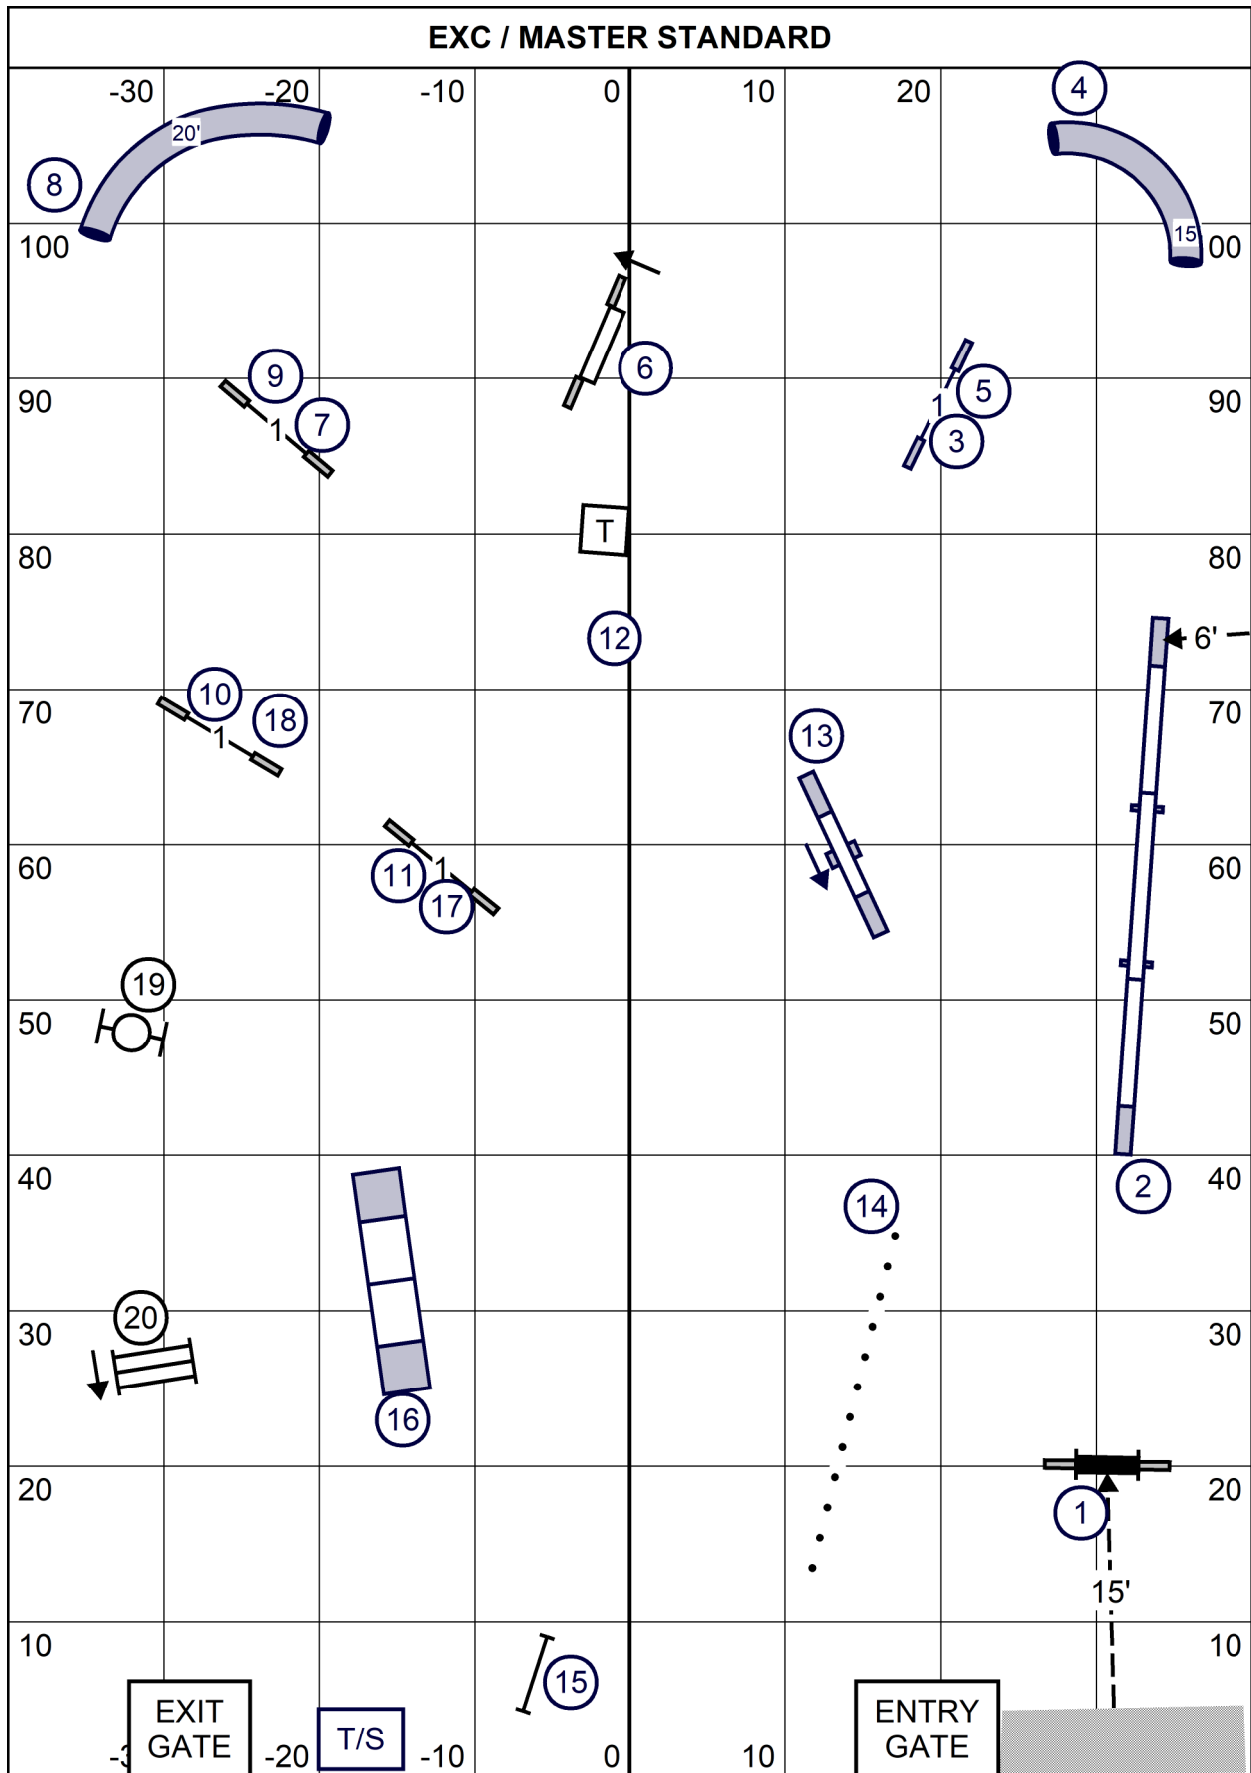

T2B

Twin Cities Cavalier King Charles Spaniel Club T2B
On The Run Canine Center 80 x 110 indoors on mats
Friday April 5, 2024 Judge:Ginger Robertson

EXC / MASTER JUMPERS

Twin Cities Cavalier King Charles Spaniel Club Exc/Master Jumpers
 On The Run Canine Center 80 x 110 indoors on mats
 Friday April 5, 2024 Judge:Ginger Robertson

PREMIER JUMPERS

Twin Cities Cavalier King Charles Spaniel Club Premier Jumpers
 On The Run Canine Center 80 x 110 indoors on mats
 Friday April 5, 2024 Judge:Ginger Robertson

EXC / MASTER STANDARD

Twin Cities Cavalier King Charles Spaniel Club Exc/Master Standard
 On The Run Canine Center 80 x 110 indoors on mats
 Friday April 5, 2024 Judge:Ginger Robertson

PREMIER STANDARD

EXIT GATE

T/S

ENTRY GATE

Twin Cities Cavalier King Charles Spaniel Club Premier Standard
 On The Run Canine Center 80 x 110 indoors on mats
 Friday April 5, 2024 Judge:Ginger Robertson