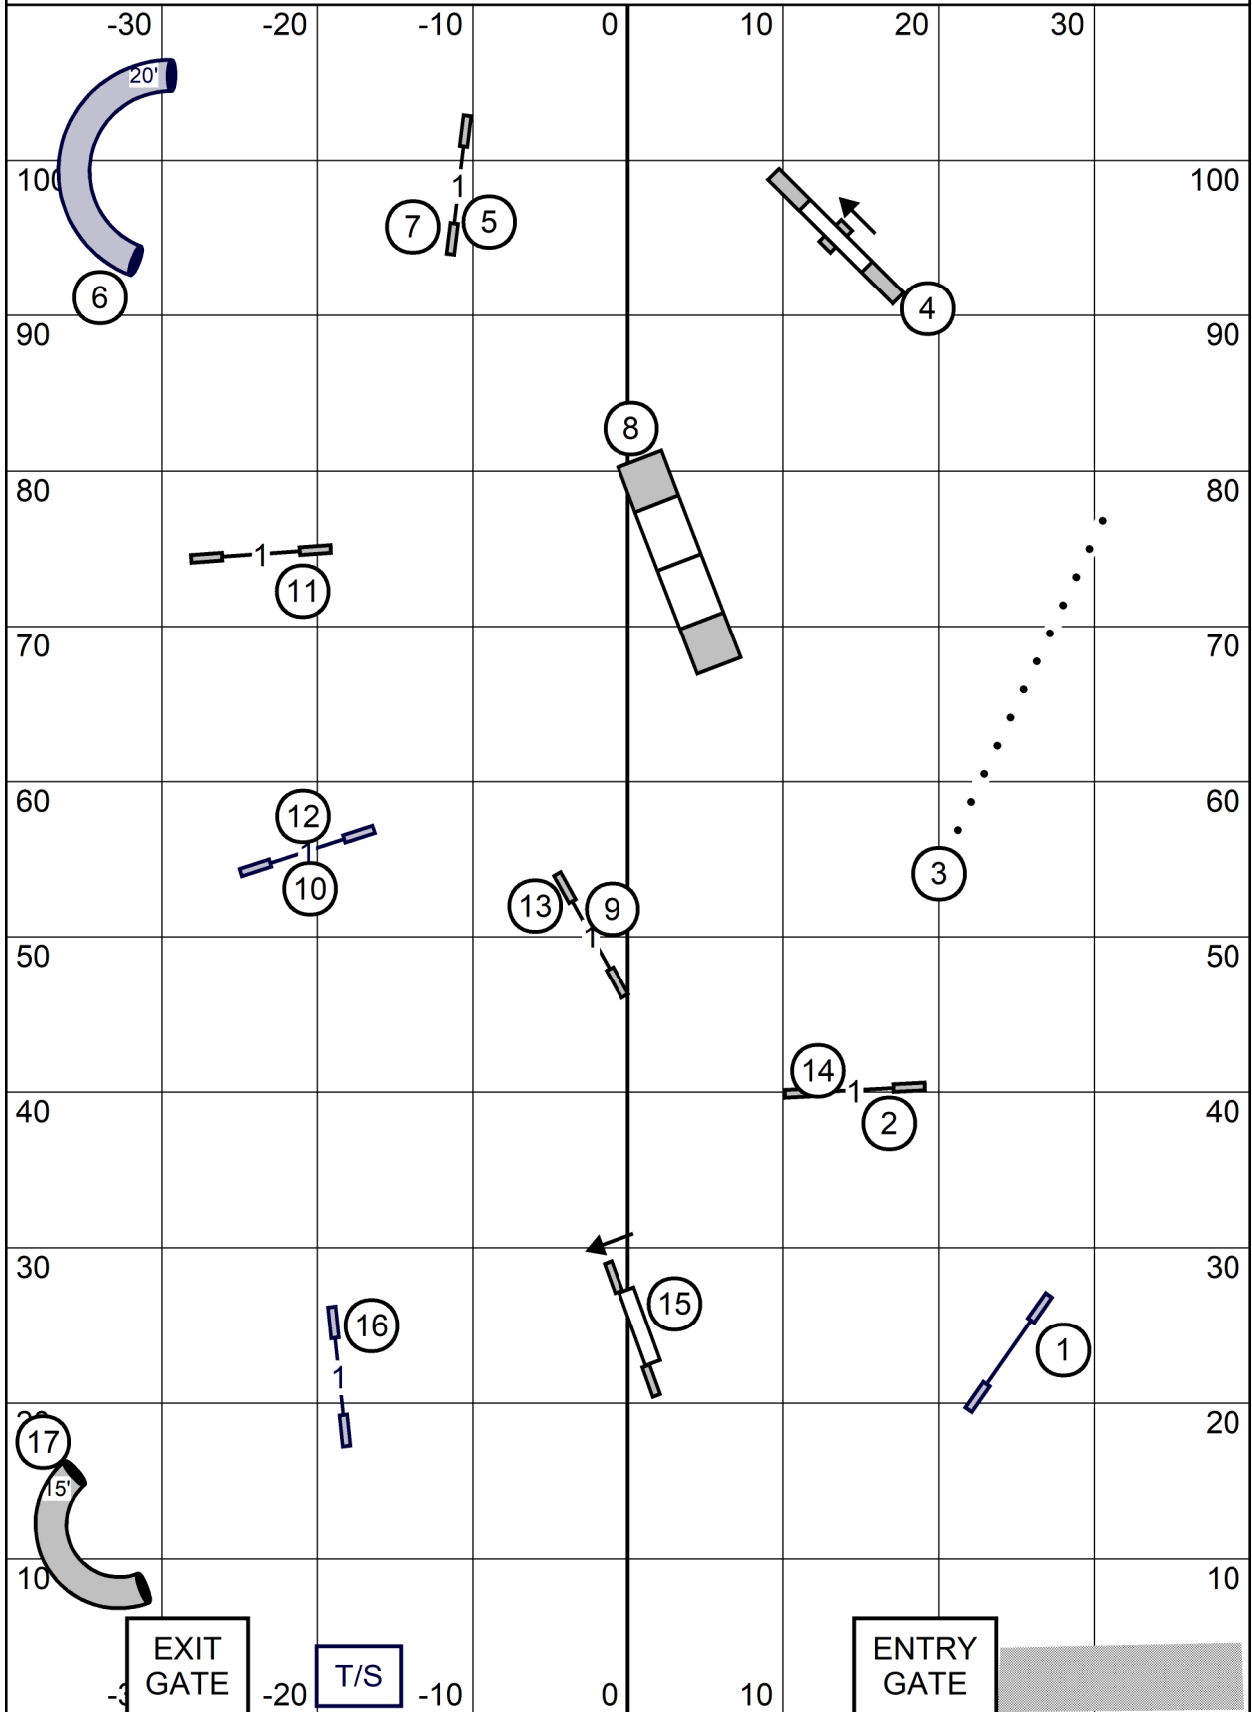

T2B

Twin Cities Cavalier King Charles Spaniel Club T2B
On The Run Canine Center 80 x 110 indoors on mats
Friday April 5, 2024 Judge:Ginger Robertson

EXC / MASTER JUMPERS

Twin Cities Cavalier King Charles Spaniel Club Exc/Master Jumpers
 On The Run Canine Center 80 x 110 indoors on mats
 Friday April 5, 2024 Judge:Ginger Robertson

PREMIER JUMPERS

Twin Cities Cavalier King Charles Spaniel Club Premier Jumpers
 On The Run Canine Center 80 x 110 indoors on mats
 Friday April 5, 2024 Judge:Ginger Robertson

EXC / MASTER STANDARD

Twin Cities Cavalier King Charles Spaniel Club Exc/Master Standard
 On The Run Canine Center 80 x 110 indoors on mats
 Friday April 5, 2024 Judge:Ginger Robertson

PREMIER STANDARD

EXIT GATE

T/S

ENTRY GATE

Twin Cities Cavalier King Charles Spaniel Club Premier Standard
 On The Run Canine Center 80 x 110 indoors on mats
 Friday April 5, 2024 Judge:Ginger Robertson