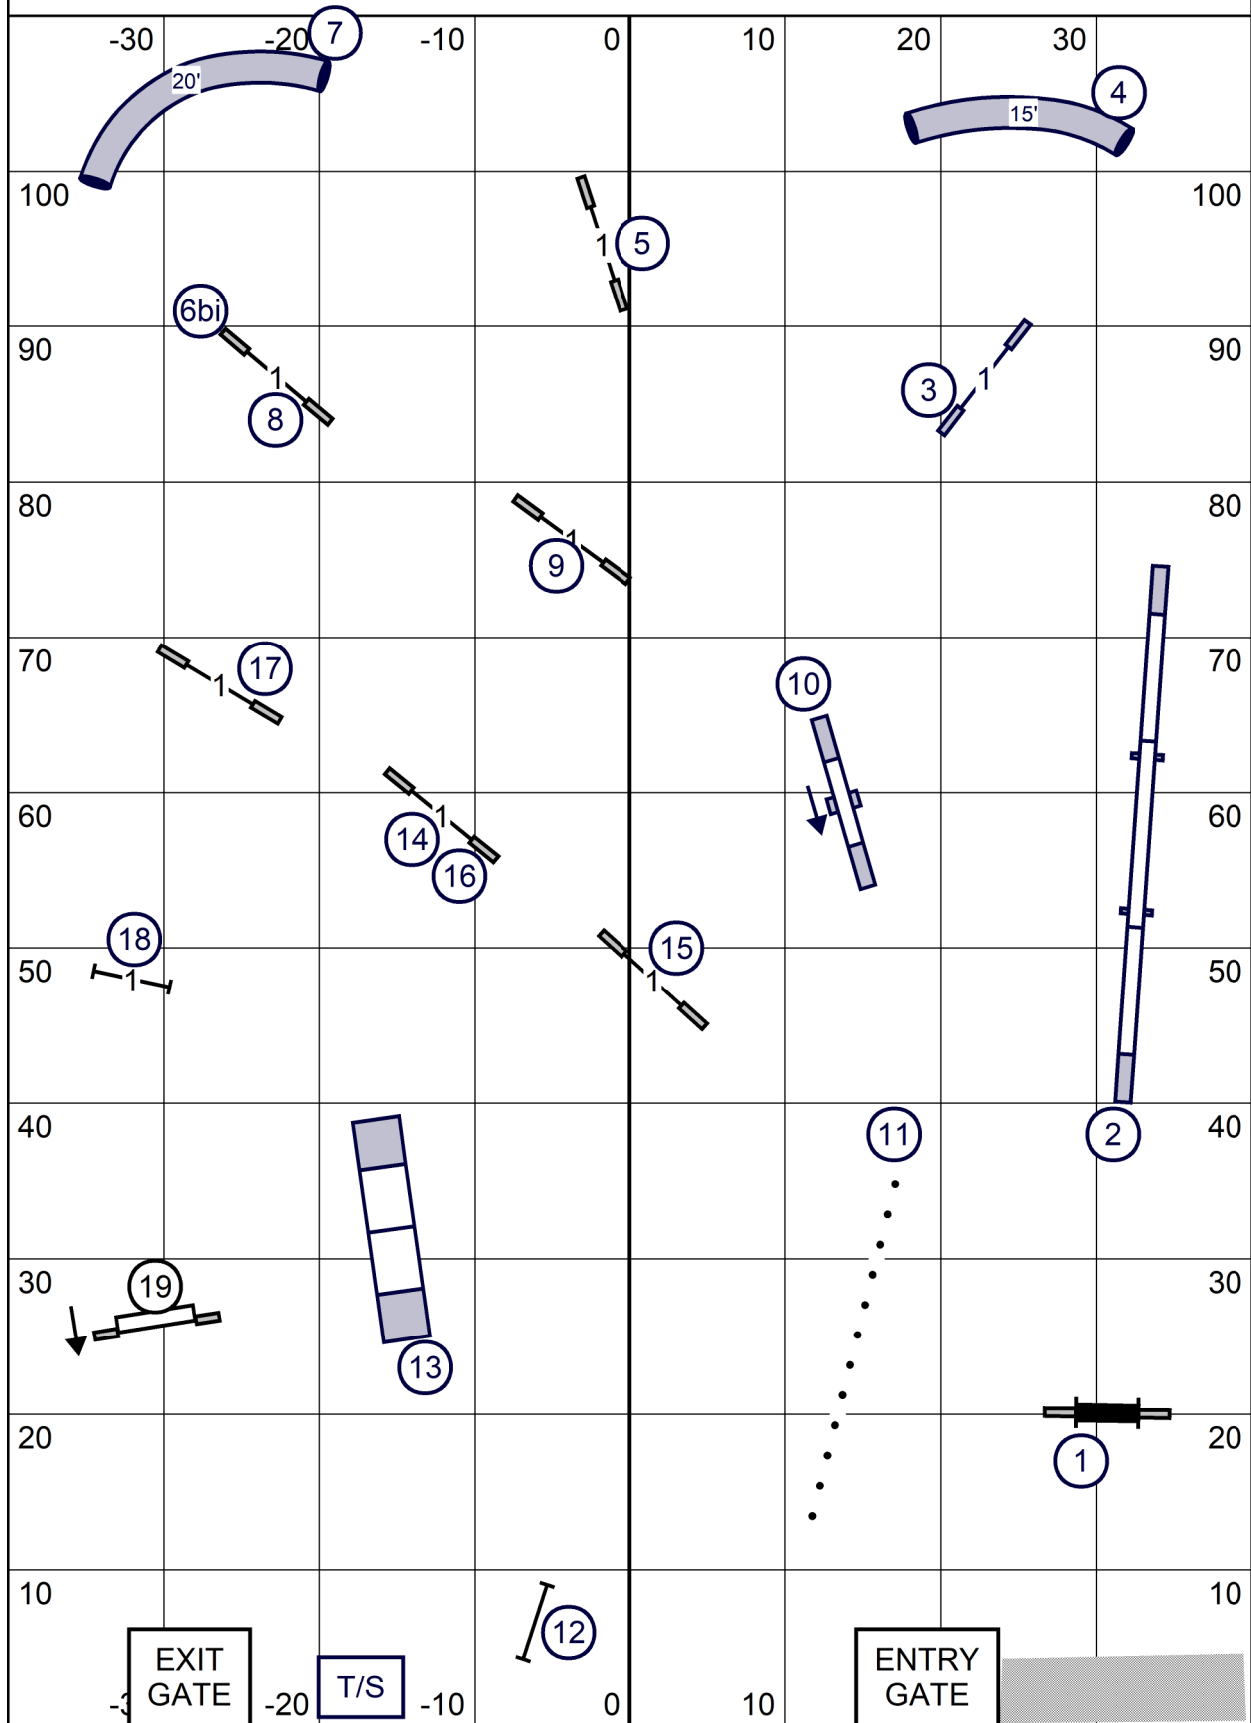

T2B

Twin Cities Cavalier King Charles Spaniel Club T2B
On The Run Canine Center 80 x 110 indoors on mats
Friday April 5, 2024 Judge:Ginger Robertson

EXC / MASTER JUMPERS

Twin Cities Cavalier King Charles Spaniel Club Exc/Master Jumpers
 On The Run Canine Center 80 x 110 indoors on mats
 Friday April 5, 2024 Judge:Ginger Robertson

PREMIER JUMPERS

Twin Cities Cavalier King Charles Spaniel Club Premier Jumpers
 On The Run Canine Center 80 x 110 indoors on mats
 Friday April 5, 2024 Judge:Ginger Robertson

EXC / MASTER STANDARD

Twin Cities Cavalier King Charles Spaniel Club Exc/Master Standard
 On The Run Canine Center 80 x 110 indoors on mats
 Friday April 5, 2024 Judge:Ginger Robertson

PREMIER STANDARD

EXIT GATE

T/S

ENTRY GATE

Twin Cities Cavalier King Charles Spaniel Club Premier Standard
 On The Run Canine Center 80 x 110 indoors on mats
 Friday April 5, 2024 Judge:Ginger Robertson