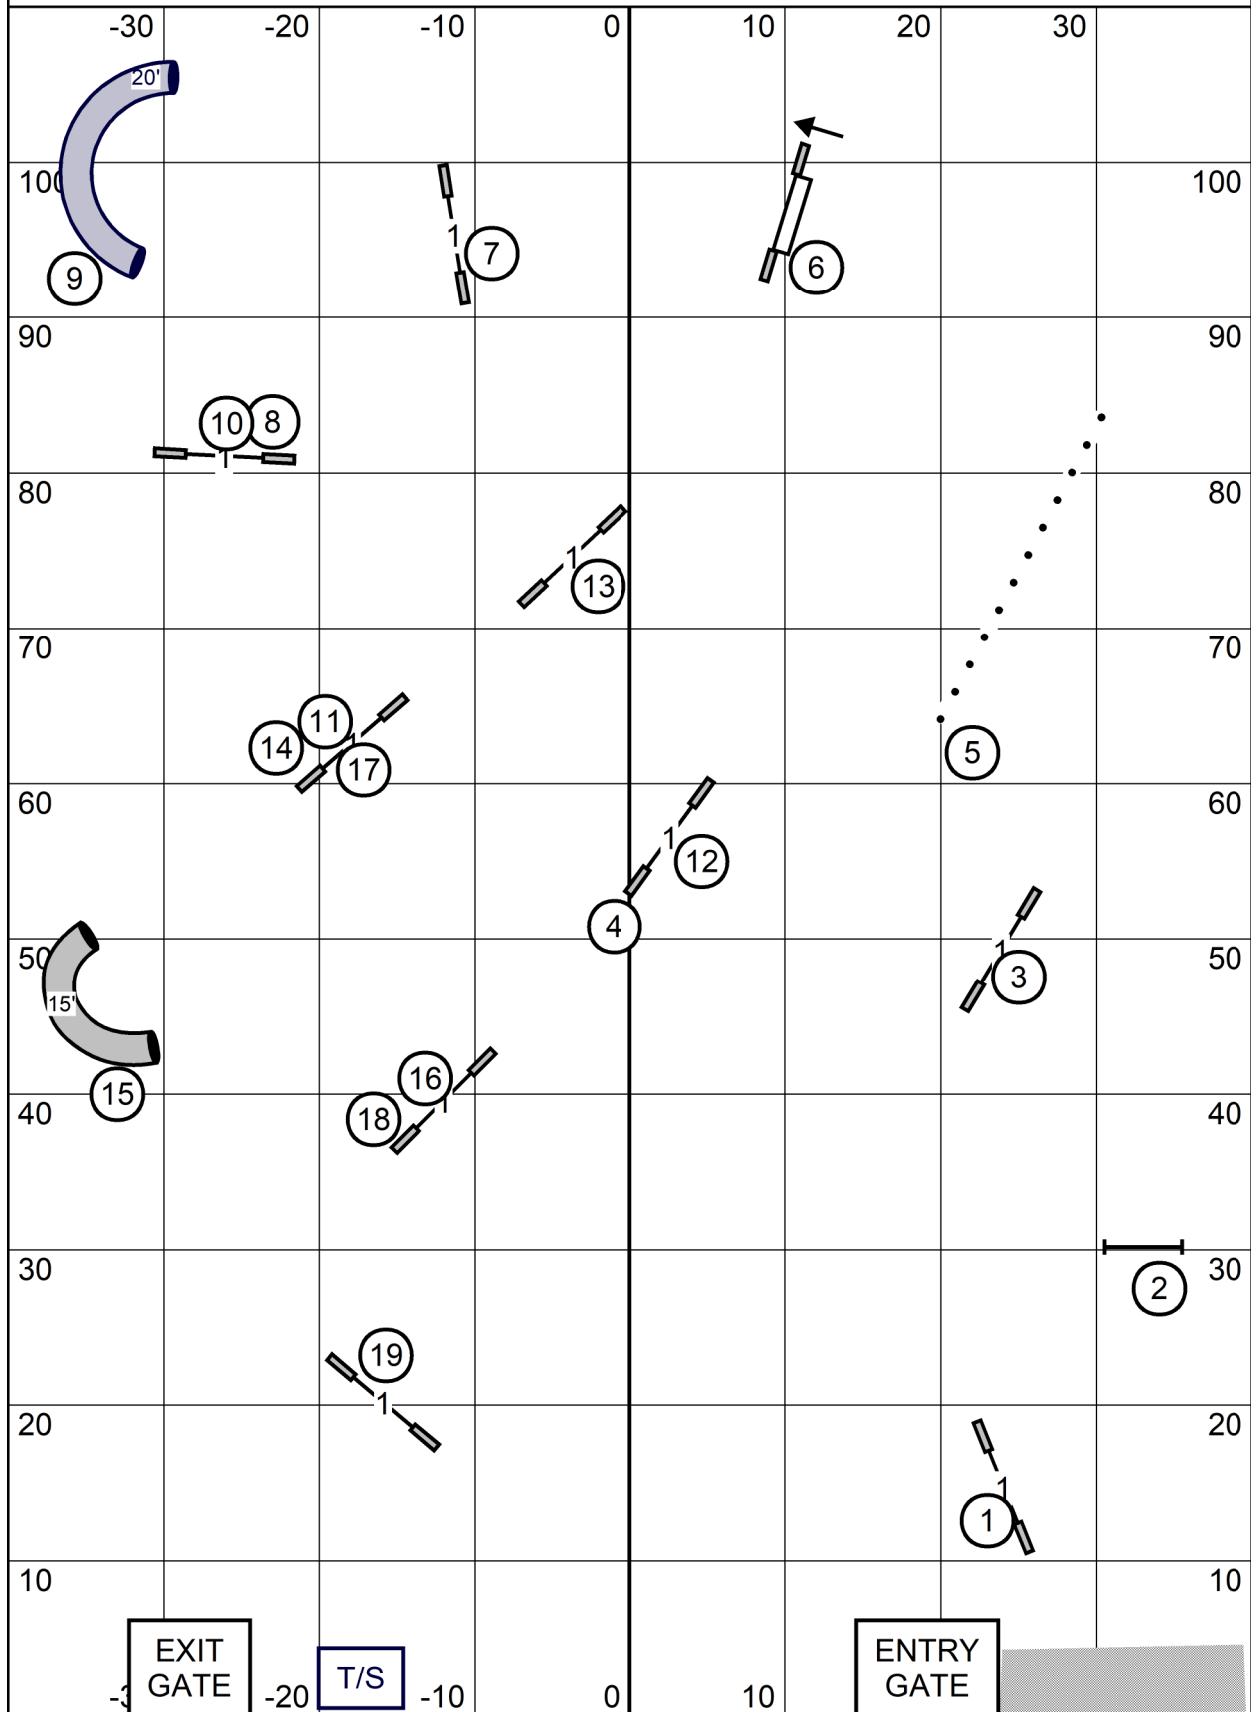

T2B

Twin Cities Cavalier King Charles Spaniel Club T2B
On The Run Canine Center 80 x 110 indoors on mats
Friday April 5, 2024 Judge:Ginger Robertson

EXC / MASTER JUMPERS

Twin Cities Cavalier King Charles Spaniel Club Exc/Master Jumpers
 On The Run Canine Center 80 x 110 indoors on mats
 Friday April 5, 2024 Judge:Ginger Robertson

PREMIER JUMPERS

Twin Cities Cavalier King Charles Spaniel Club Premier Jumpers
 On The Run Canine Center 80 x 110 indoors on mats
 Friday April 5, 2024 Judge:Ginger Robertson

EXC / MASTER STANDARD

Twin Cities Cavalier King Charles Spaniel Club Exc/Master Standard
 On The Run Canine Center 80 x 110 indoors on mats
 Friday April 5, 2024 Judge:Ginger Robertson

PREMIER STANDARD

EXIT GATE

T/S

ENTRY GATE

Twin Cities Cavalier King Charles Spaniel Club Premier Standard
 On The Run Canine Center 80 x 110 indoors on mats
 Friday April 5, 2024 Judge:Ginger Robertson