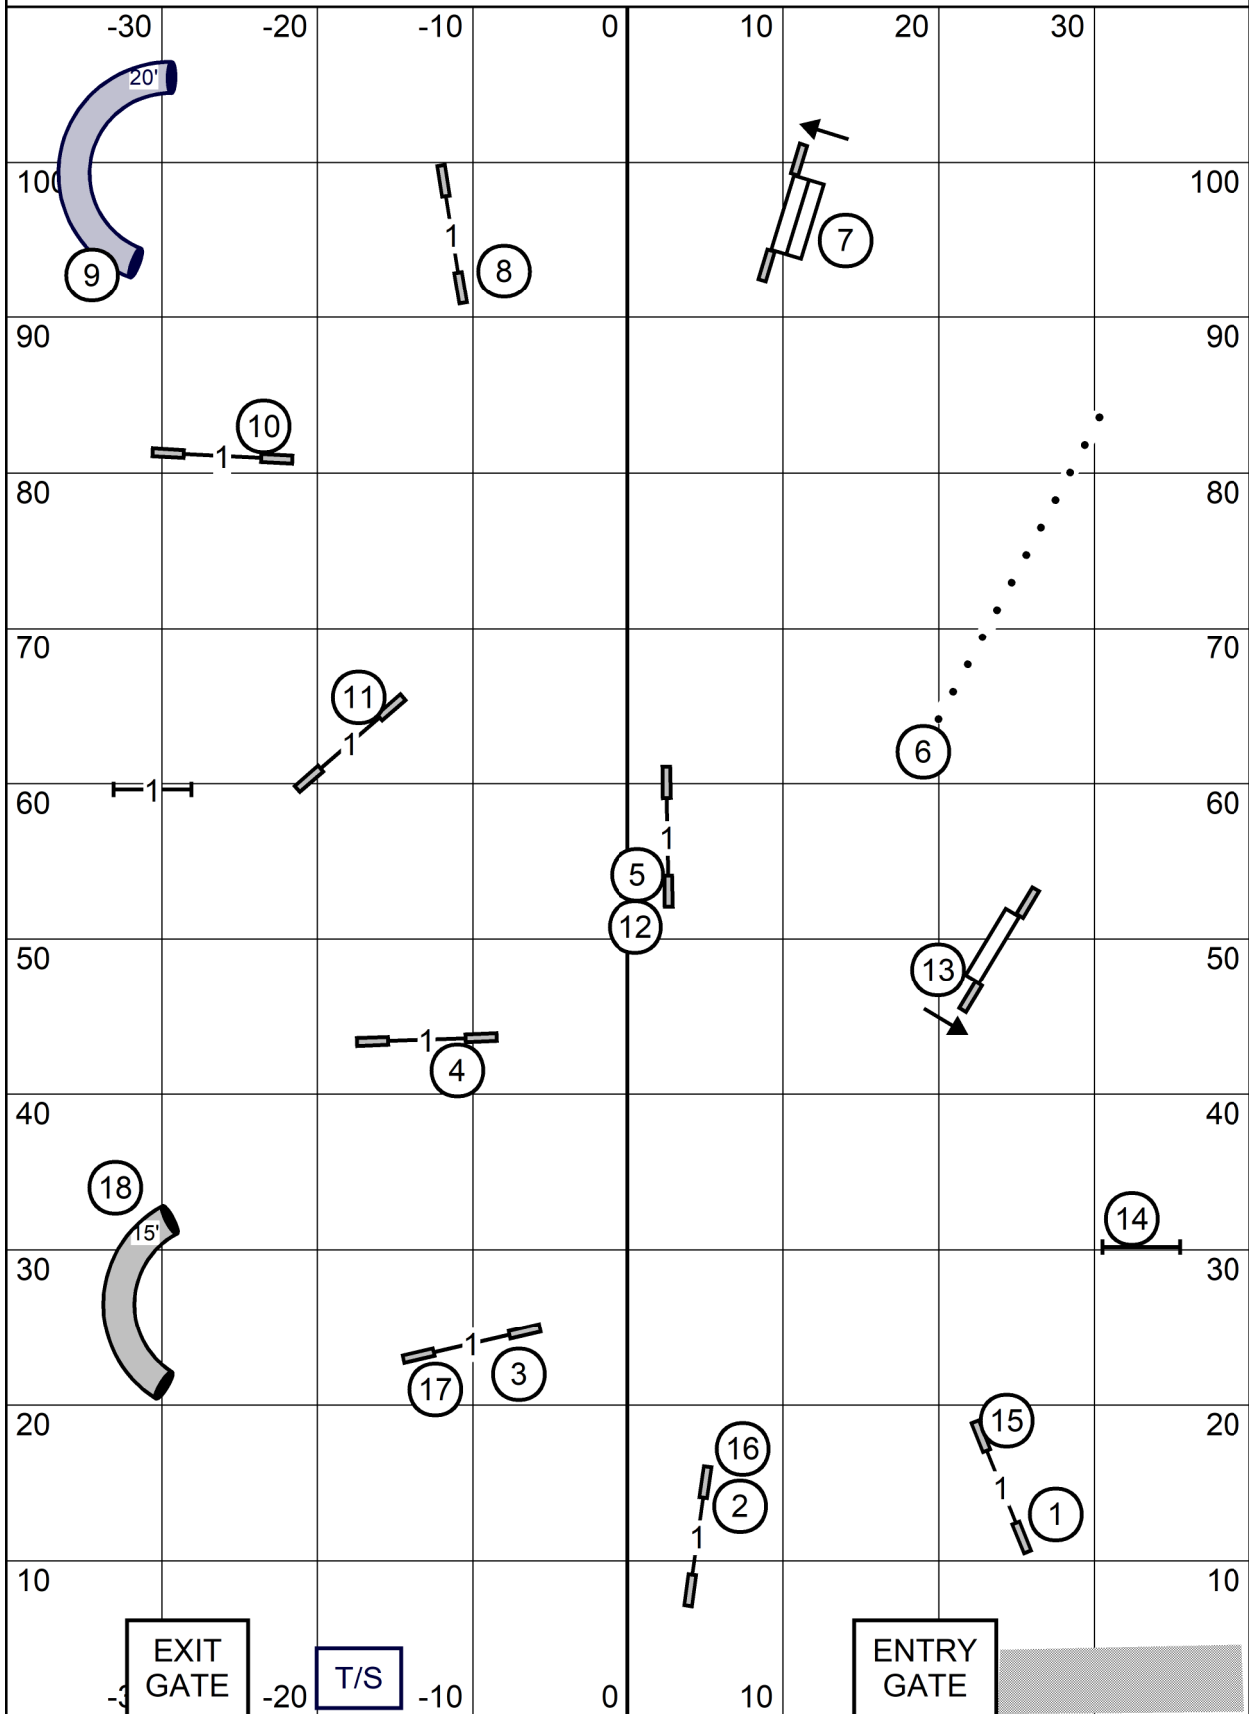

T2B

Twin Cities Cavalier King Charles Spaniel Club T2B
On The Run Canine Center 80 x 110 indoors on mats
Friday April 5, 2024 Judge:Ginger Robertson

EXC / MASTER JUMPERS

Twin Cities Cavalier King Charles Spaniel Club Exc/Master Jumpers
 On The Run Canine Center 80 x 110 indoors on mats
 Friday April 5, 2024 Judge:Ginger Robertson

PREMIER JUMPERS

Twin Cities Cavalier King Charles Spaniel Club Premier Jumpers
 On The Run Canine Center 80 x 110 indoors on mats
 Friday April 5, 2024 Judge:Ginger Robertson

EXC / MASTER STANDARD

Twin Cities Cavalier King Charles Spaniel Club Exc/Master Standard
 On The Run Canine Center 80 x 110 indoors on mats
 Friday April 5, 2024 Judge:Ginger Robertson

PREMIER STANDARD

EXIT GATE

T/S

ENTRY GATE

Twin Cities Cavalier King Charles Spaniel Club Premier Standard
 On The Run Canine Center 80 x 110 indoors on mats
 Friday April 5, 2024 Judge:Ginger Robertson