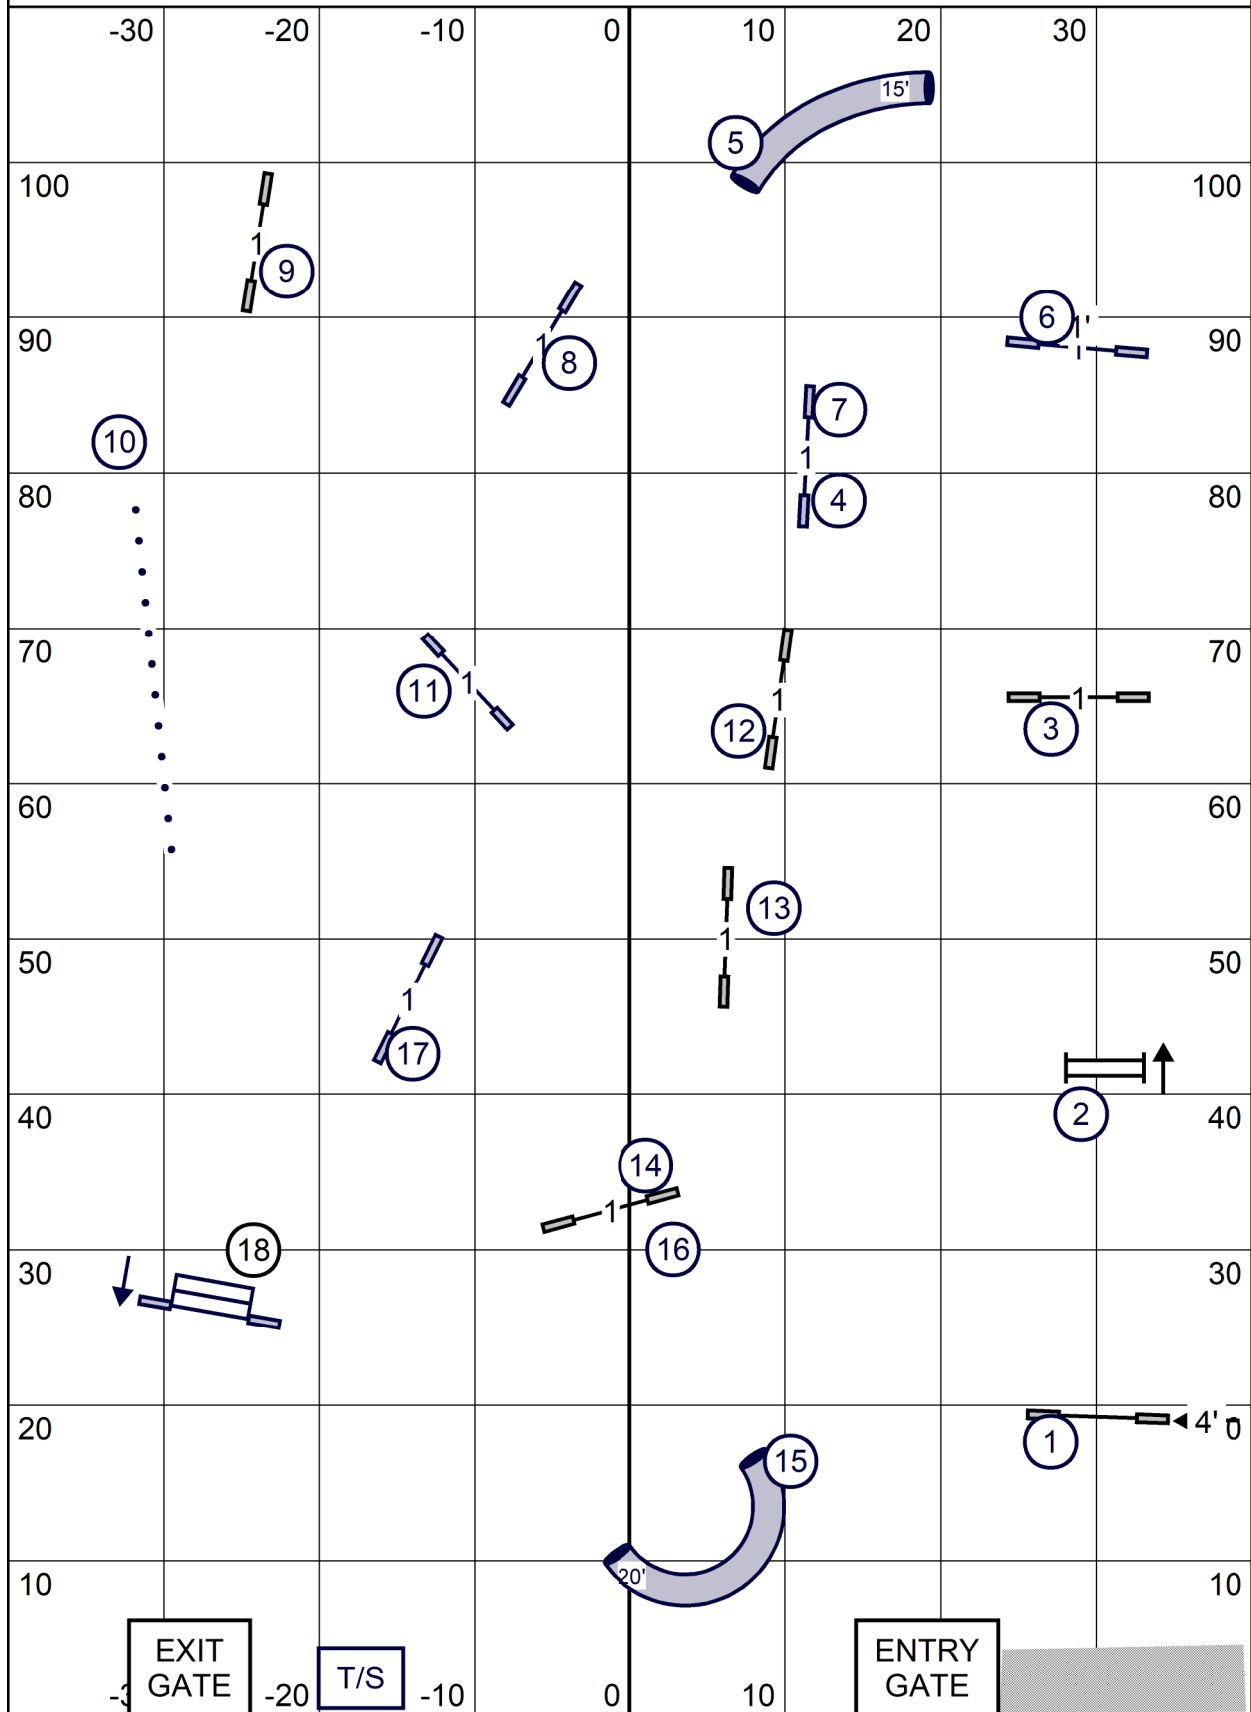

Exc / Master send 4-5-6 circles or 6-sq5-4 solid line
 Open send 4-5 circles or sq5-4 dotted line
 Novice send 4-5 circles or sq5-4 dashed line

FAST

Twin Cities Cavalier King Charles Spaniel Club All FAST classes
 On The Run Canine Center 80 x 110 indoors on mats
 Saturday April 6, 2024 Judge:Ginger Robertson

EXC / MASTER JUMPERS

Twin Cities Cavalier King Charles Spaniel Club Exc/Master Jumpers
 On The Run Canine Center 80 x 110 indoors on mats
 Saturday April 6, 2024 Judge:Ginger Robertson

PREMIER STANDARD

EXIT
GATE

T/S

ENTRY
GATE

Twin Cities Cavalier King Charles Spaniel Club Premier Standard
 On The Run Canine Center 80 x 110 indoors on mats
 Saturday April 6, 2024 Judge:Ginger Robertson

EXC / MASTER STANDARD

Twin Cities Cavalier King Charles Spaniel Club Exc/Master Standard
 On The Run Canine Center 80 x 110 indoors on mats
 Saturday April 6, 2024 Judge:Ginger Robertson

OPEN STANDARD

Twin Cities Cavalier King Charles Spaniel Club Open Standard
 On The Run Canine Center 80 x 110 indoors on mats
 Saturday April 6, 2024 Judge:Ginger Robertson

NOVICE STANDARD

Twin Cities Cavalier King Charles Spaniel Club Novice Standard
 On The Run Canine Center 80 x 110 indoors on mats
 Saturday April 6, 2024 Judge:Ginger Robertson