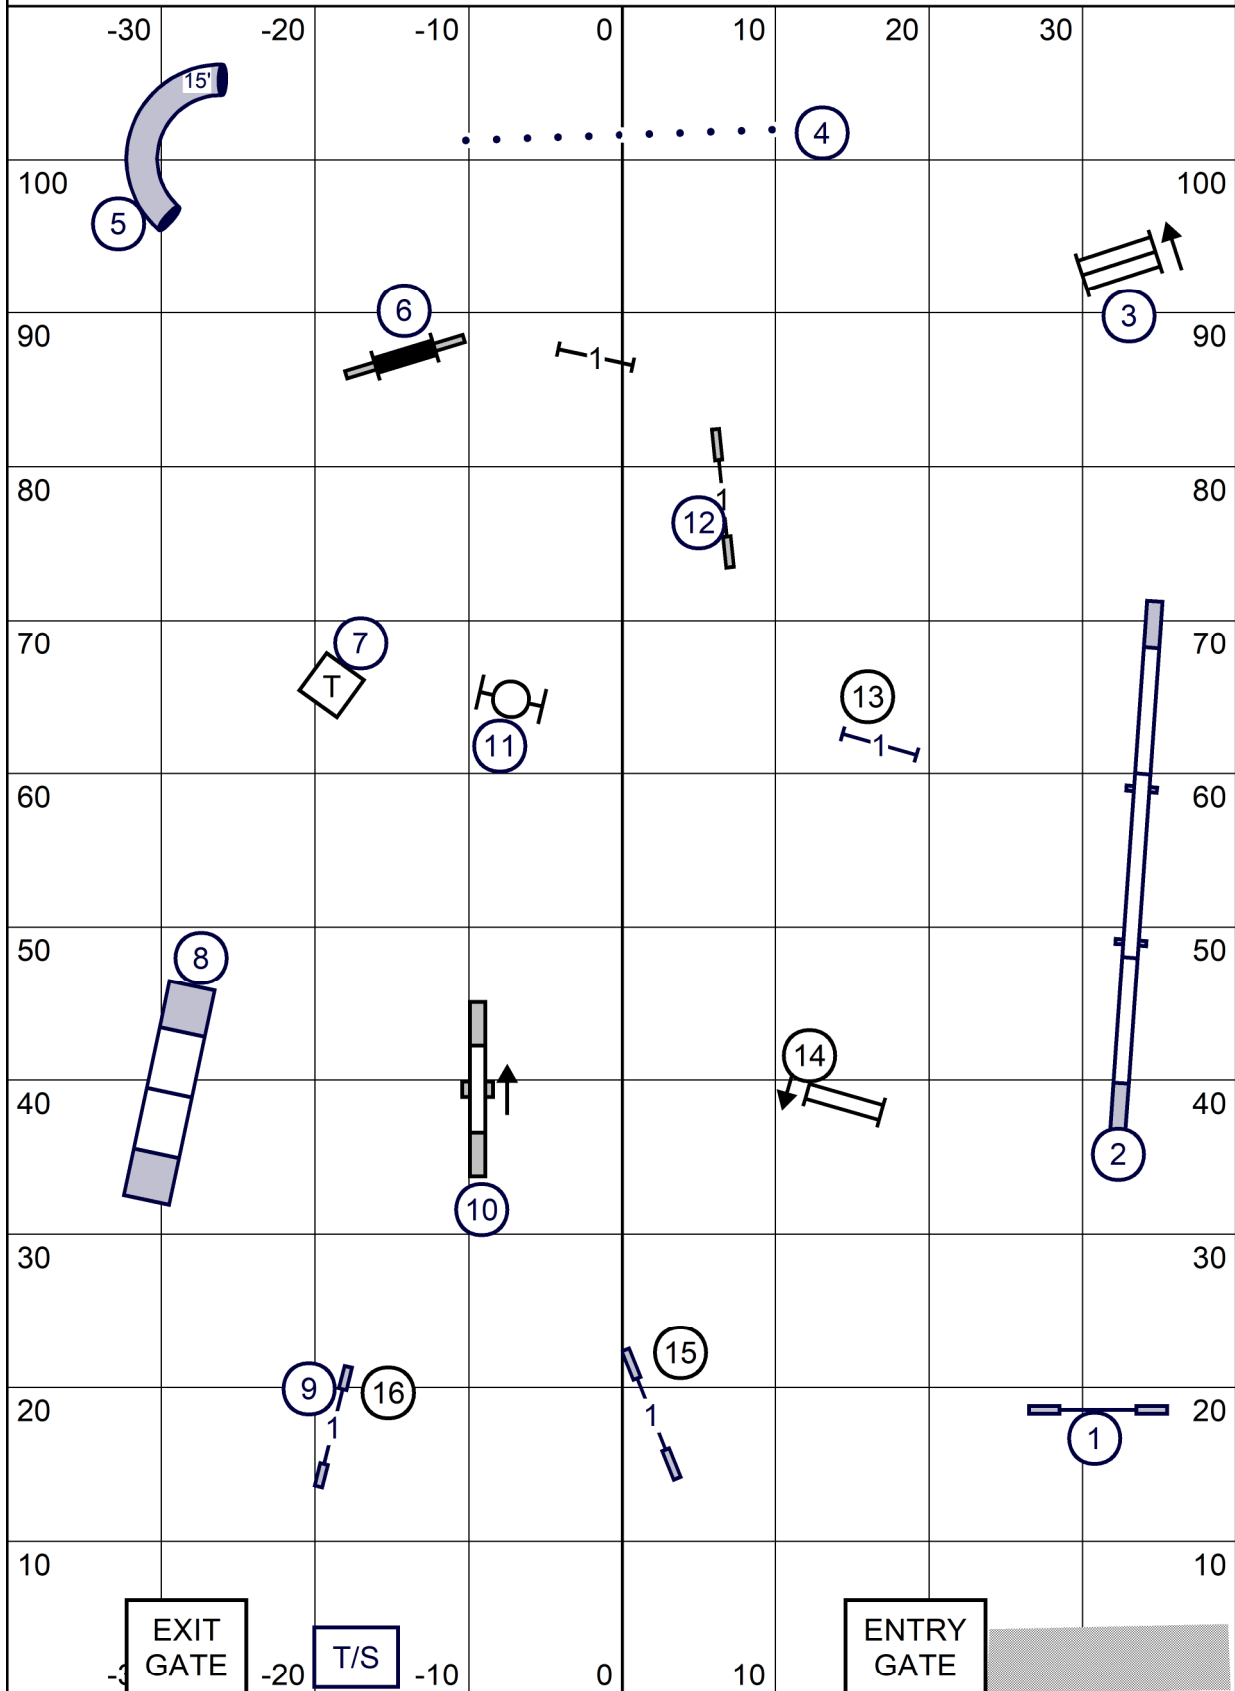

Exc / Master send 4-5-6 circles or 6-sq5-4 solid line
 Open send 4-5 circles or sq5-4 dotted line
 Novice send 4-5 circles or sq5-4 dashed line

FAST

Twin Cities Cavalier King Charles Spaniel Club All FAST classes
 On The Run Canine Center 80 x 110 indoors on mats
 Saturday April 6, 2024 Judge:Ginger Robertson

EXC / MASTER JUMPERS

Twin Cities Cavalier King Charles Spaniel Club Exc/Master Jumpers
 On The Run Canine Center 80 x 110 indoors on mats
 Saturday April 6, 2024 Judge:Ginger Robertson

PREMIER STANDARD

EXIT
GATE

T/S

ENTRY
GATE

Twin Cities Cavalier King Charles Spaniel Club Premier Standard
 On The Run Canine Center 80 x 110 indoors on mats
 Saturday April 6, 2024 Judge:Ginger Robertson

EXC / MASTER STANDARD

Twin Cities Cavalier King Charles Spaniel Club Exc/Master Standard
 On The Run Canine Center 80 x 110 indoors on mats
 Saturday April 6, 2024 Judge:Ginger Robertson

OPEN STANDARD

Twin Cities Cavalier King Charles Spaniel Club Open Standard
 On The Run Canine Center 80 x 110 indoors on mats
 Saturday April 6, 2024 Judge:Ginger Robertson

NOVICE STANDARD

Twin Cities Cavalier King Charles Spaniel Club Novice Standard
 On The Run Canine Center 80 x 110 indoors on mats
 Saturday April 6, 2024 Judge:Ginger Robertson