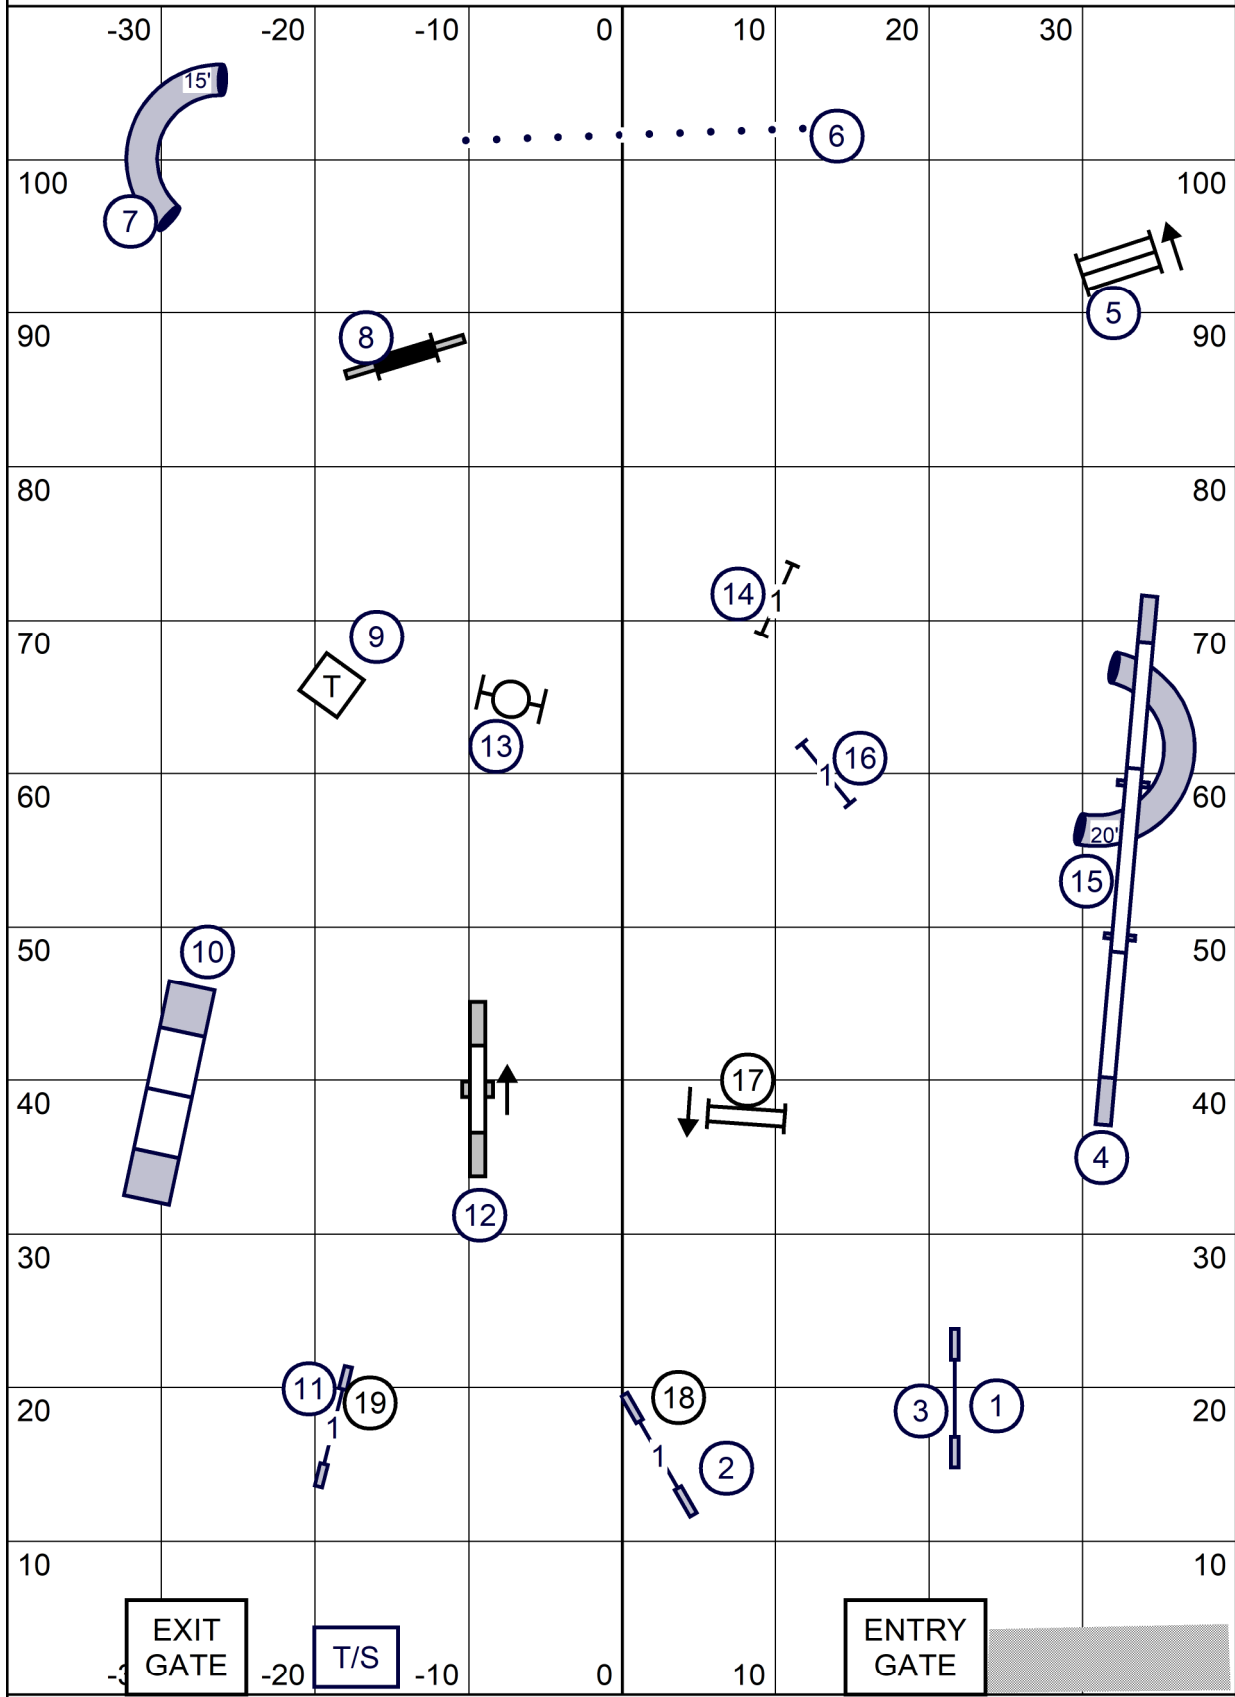

Exc / Master send 4-5-6 circles or 6-sq5-4 solid line
 Open send 4-5 circles or sq5-4 dotted line
 Novice send 4-5 circles or sq5-4 dashed line

FAST

Twin Cities Cavalier King Charles Spaniel Club All FAST classes
 On The Run Canine Center 80 x 110 indoors on mats
 Saturday April 6, 2024 Judge:Ginger Robertson

EXC / MASTER JUMPERS

Twin Cities Cavalier King Charles Spaniel Club Exc/Master Jumpers
 On The Run Canine Center 80 x 110 indoors on mats
 Saturday April 6, 2024 Judge:Ginger Robertson

PREMIER STANDARD

EXIT
GATE

T/S

ENTRY
GATE

Twin Cities Cavalier King Charles Spaniel Club Premier Standard
 On The Run Canine Center 80 x 110 indoors on mats
 Saturday April 6, 2024 Judge:Ginger Robertson

EXC / MASTER STANDARD

Twin Cities Cavalier King Charles Spaniel Club Exc/Master Standard
 On The Run Canine Center 80 x 110 indoors on mats
 Saturday April 6, 2024 Judge:Ginger Robertson

OPEN STANDARD

Twin Cities Cavalier King Charles Spaniel Club Open Standard
 On The Run Canine Center 80 x 110 indoors on mats
 Saturday April 6, 2024 Judge:Ginger Robertson

NOVICE STANDARD

Twin Cities Cavalier King Charles Spaniel Club Novice Standard
 On The Run Canine Center 80 x 110 indoors on mats
 Saturday April 6, 2024 Judge:Ginger Robertson