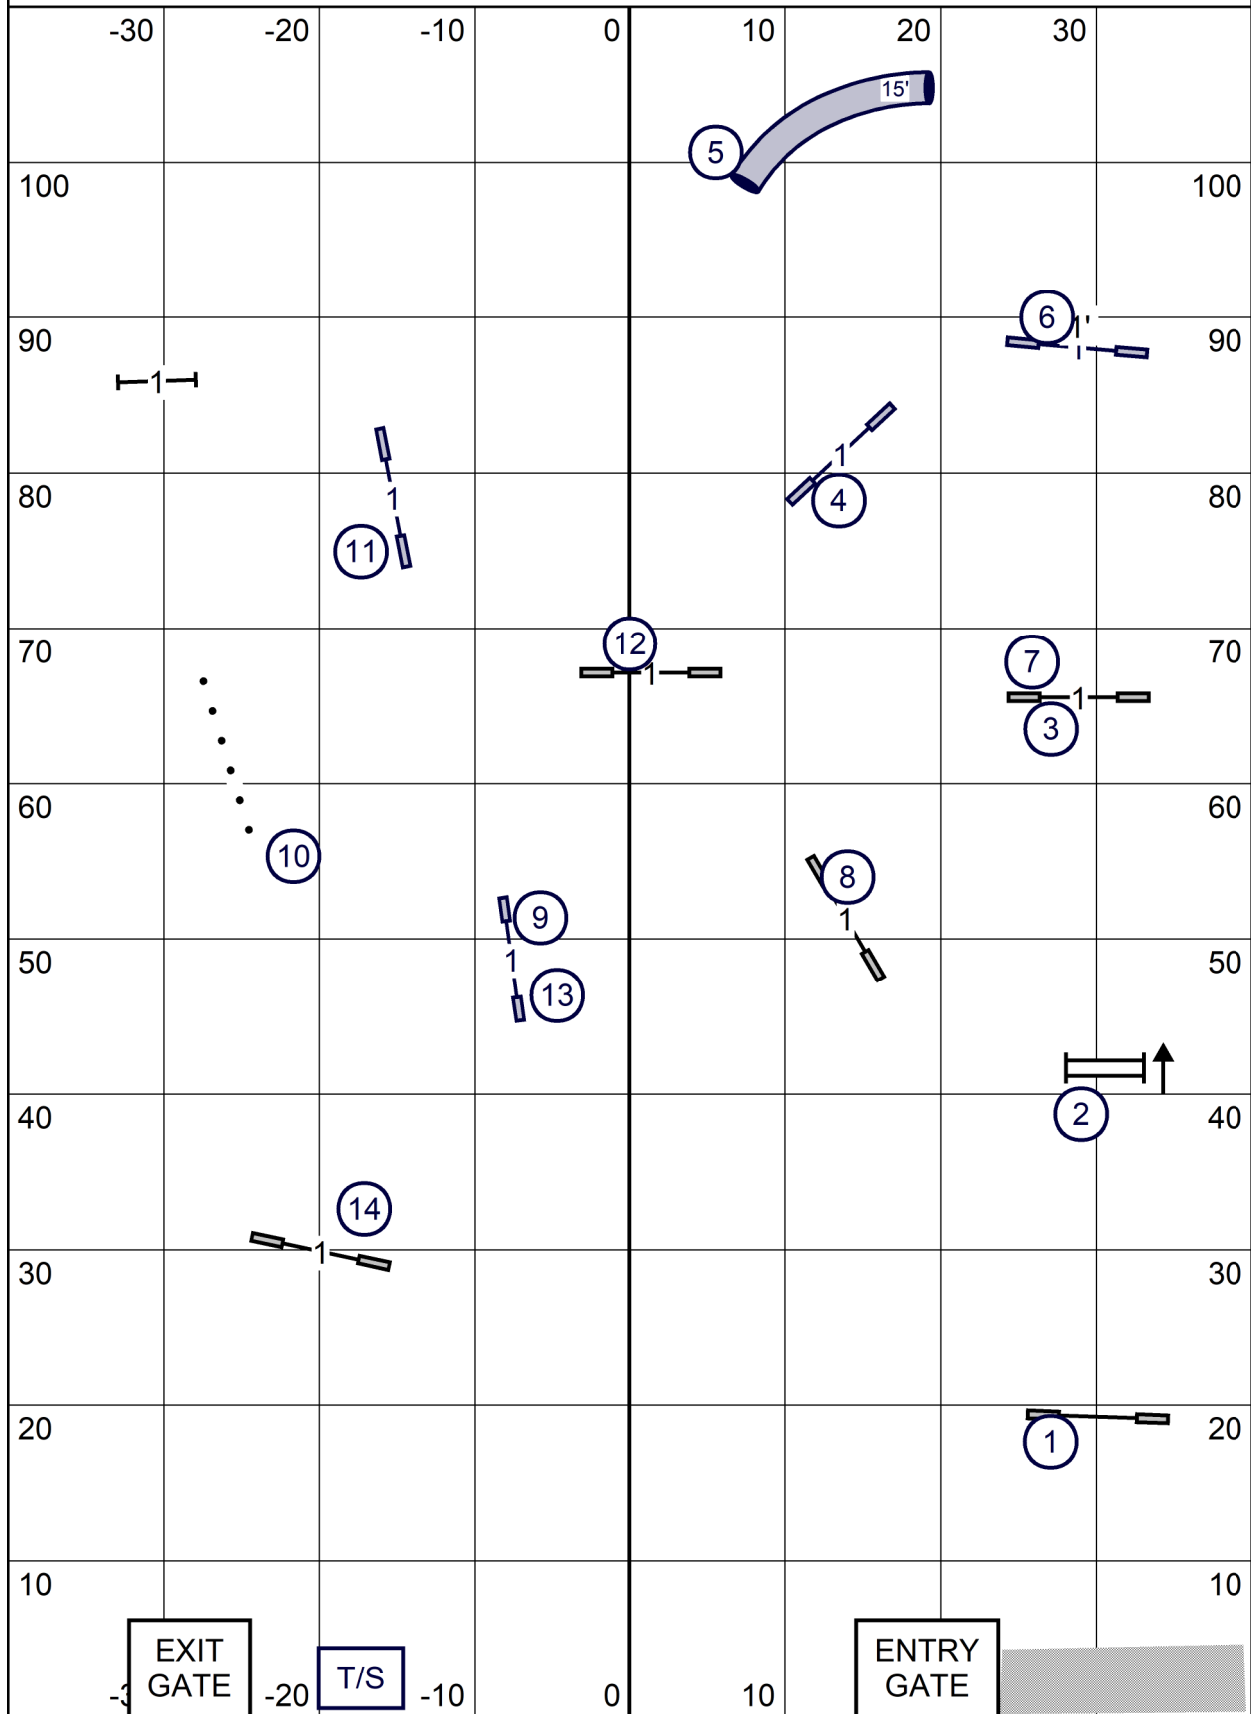

NOVICE JUMPERS

Twin Cities Cavalier King Charles Spaniel Club   Novice Jumpers
On The Run Canine Center   80 x 110 indoors on mats
Saturday April 6, 2024   Judge: Ginger Robertson