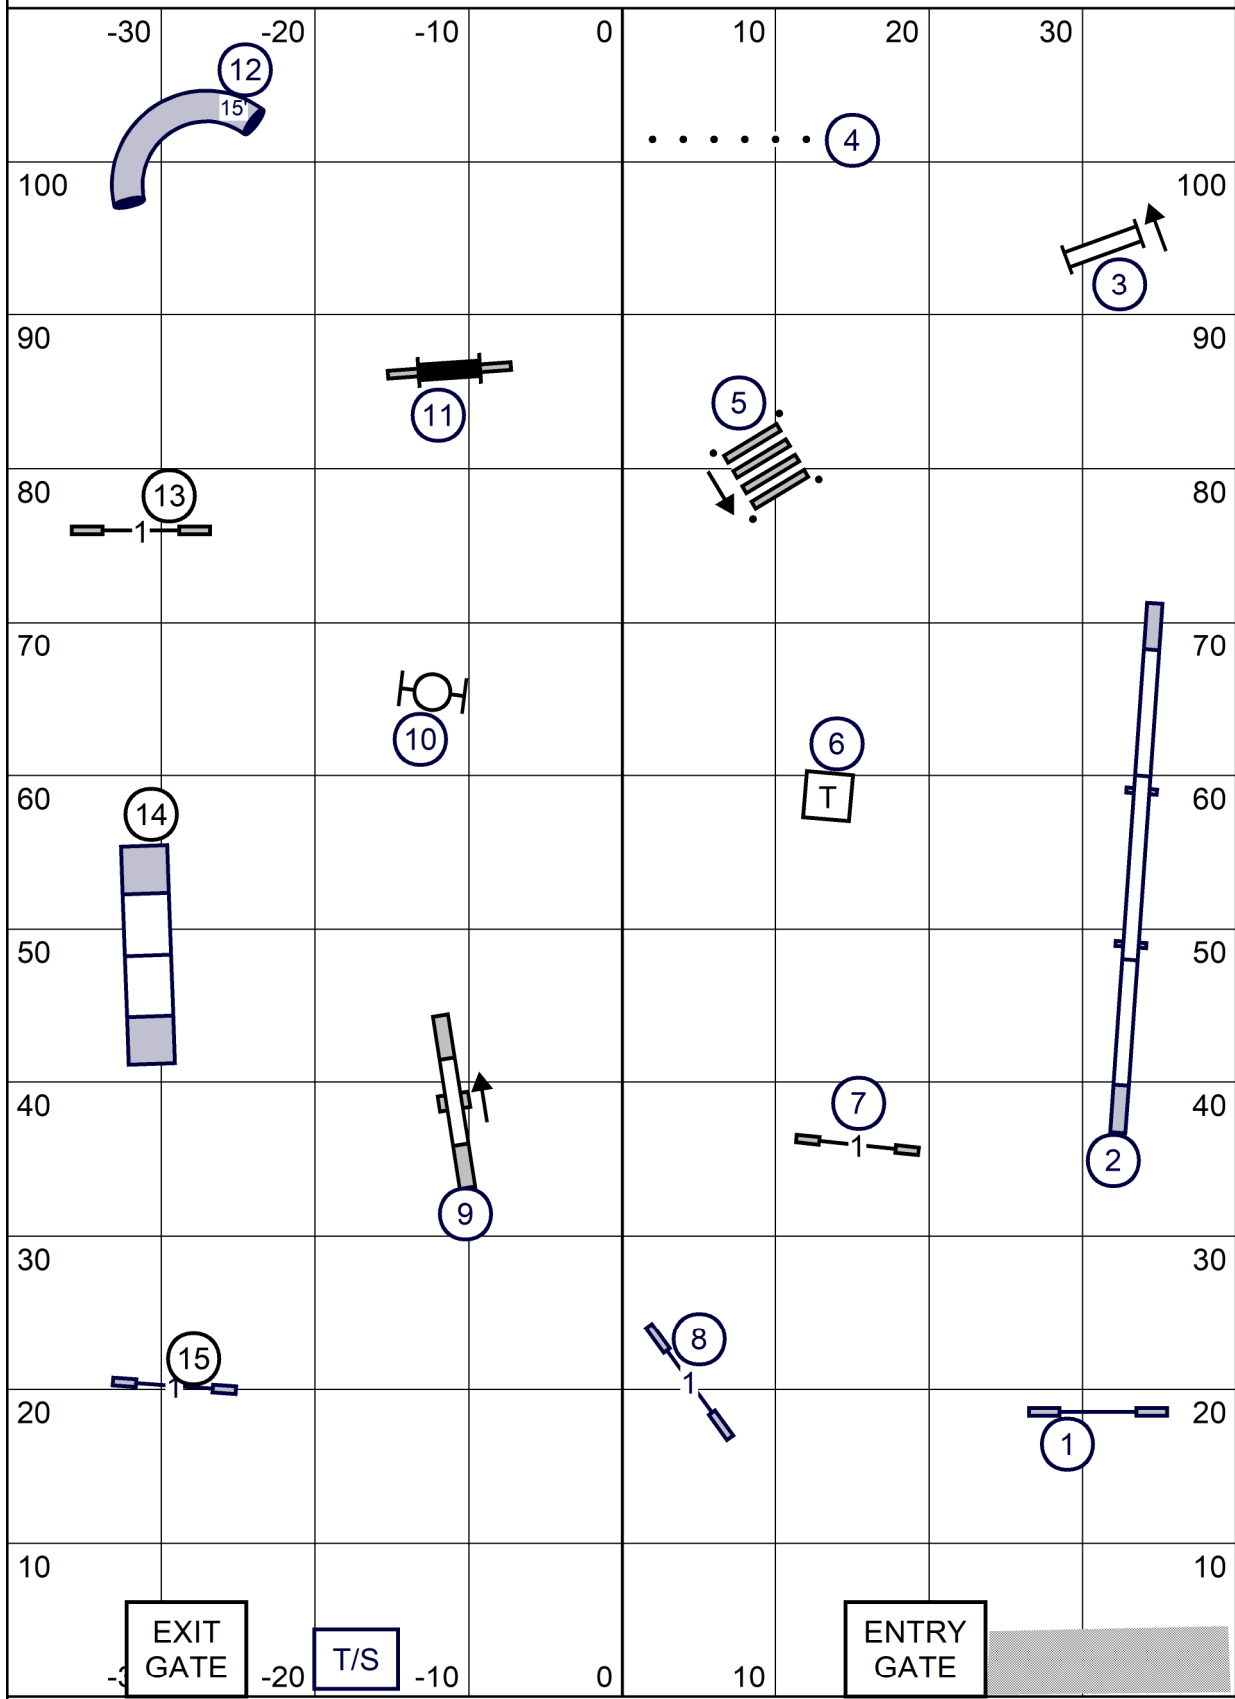

Exc / Master send 4-5-6 circles or 6-sq5-4 solid line
 Open send 4-5 circles or sq5-4 dotted line
 Novice send 4-5 circles or sq5-4 dashed line

FAST

Twin Cities Cavalier King Charles Spaniel Club All FAST classes
 On The Run Canine Center 80 x 110 indoors on mats
 Saturday April 6, 2024 Judge:Ginger Robertson

EXC / MASTER JUMPERS

Twin Cities Cavalier King Charles Spaniel Club Exc/Master Jumpers
 On The Run Canine Center 80 x 110 indoors on mats
 Saturday April 6, 2024 Judge:Ginger Robertson

PREMIER STANDARD

EXIT
GATE

T/S

ENTRY
GATE

Twin Cities Cavalier King Charles Spaniel Club Premier Standard
 On The Run Canine Center 80 x 110 indoors on mats
 Saturday April 6, 2024 Judge:Ginger Robertson

EXC / MASTER STANDARD

Twin Cities Cavalier King Charles Spaniel Club Exc/Master Standard
 On The Run Canine Center 80 x 110 indoors on mats
 Saturday April 6, 2024 Judge:Ginger Robertson

OPEN STANDARD

Twin Cities Cavalier King Charles Spaniel Club Open Standard
 On The Run Canine Center 80 x 110 indoors on mats
 Saturday April 6, 2024 Judge:Ginger Robertson

NOVICE STANDARD

Twin Cities Cavalier King Charles Spaniel Club Novice Standard
 On The Run Canine Center 80 x 110 indoors on mats
 Saturday April 6, 2024 Judge:Ginger Robertson