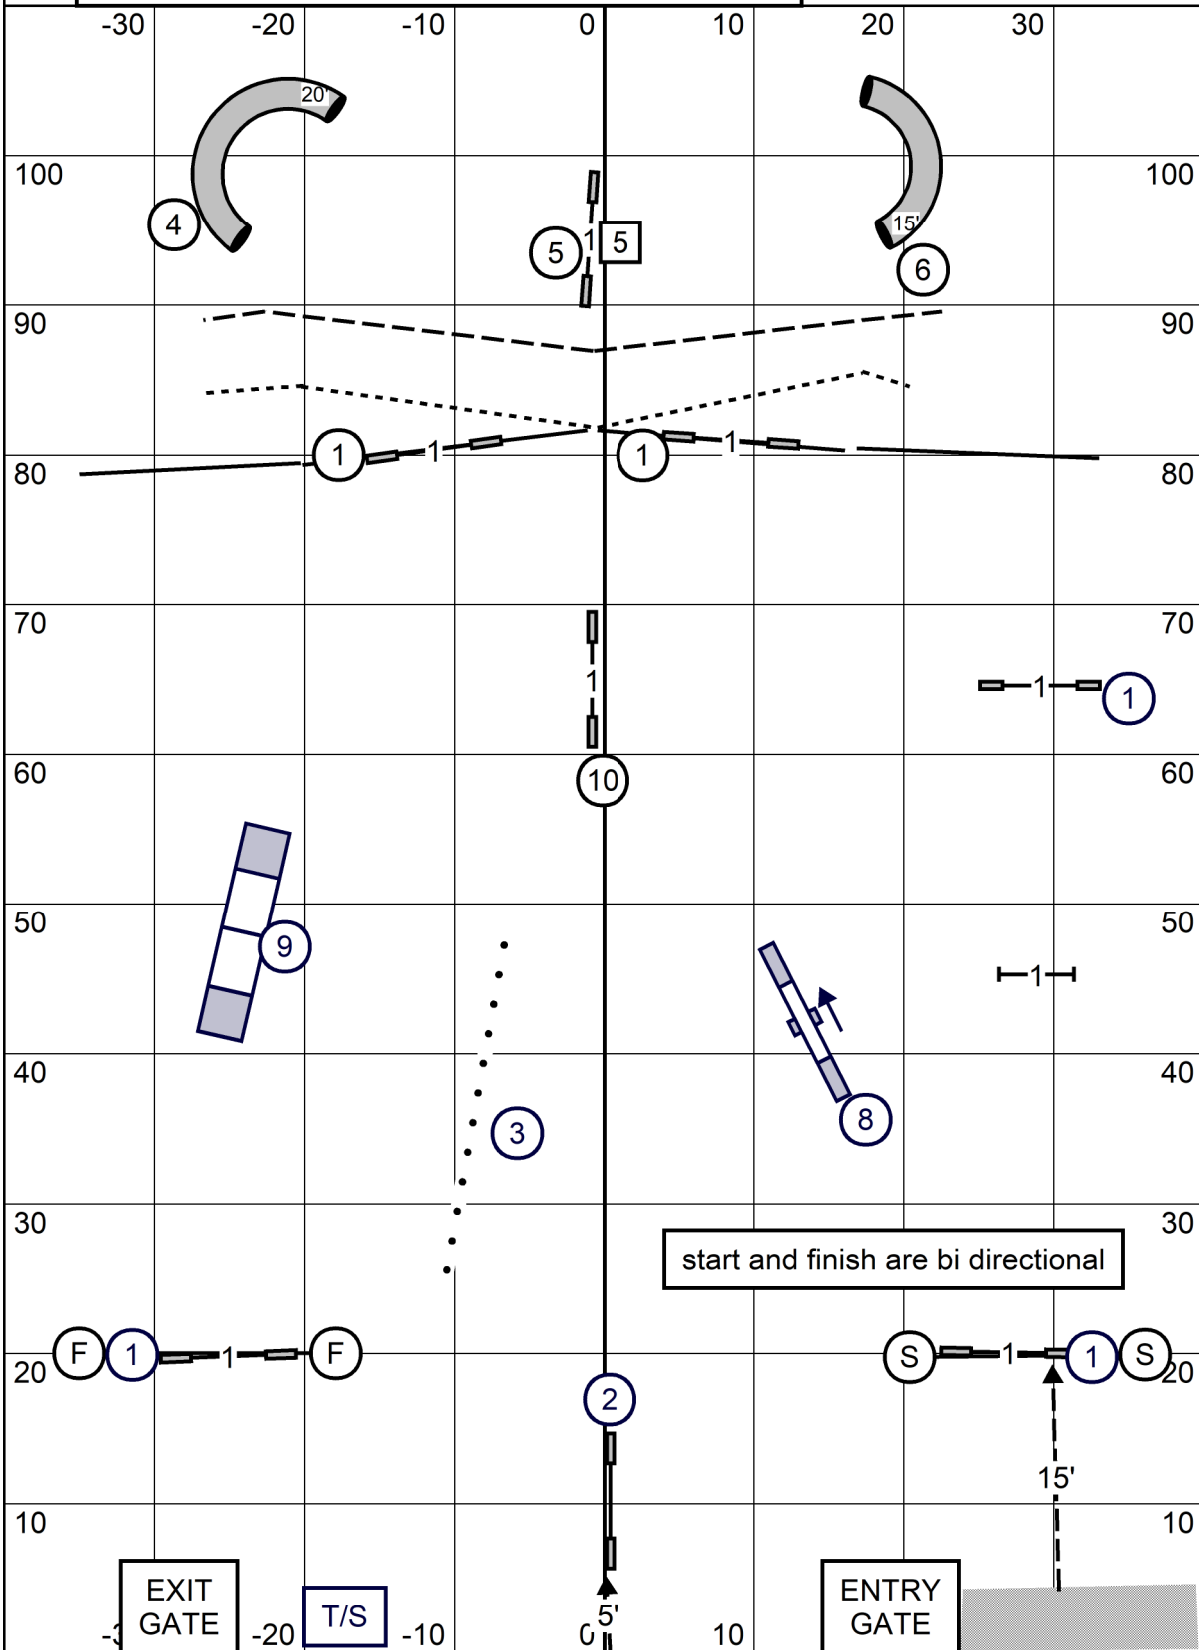

Exc / Master send 4-5-6 circles or 6-sq5-4 solid line
 Open send 4-5 circles or sq5-4 dotted line
 Novice send 4-5 circles or sq5-4 dashed line

FAST

Twin Cities Cavalier King Charles Spaniel Club All FAST classes
 On The Run Canine Center 80 x 110 indoors on mats
 Saturday April 6, 2024 Judge:Ginger Robertson

EXC / MASTER JUMPERS

Twin Cities Cavalier King Charles Spaniel Club Exc/Master Jumpers
 On The Run Canine Center 80 x 110 indoors on mats
 Saturday April 6, 2024 Judge:Ginger Robertson

PREMIER STANDARD

EXIT
GATE

T/S

ENTRY
GATE

Twin Cities Cavalier King Charles Spaniel Club Premier Standard
 On The Run Canine Center 80 x 110 indoors on mats
 Saturday April 6, 2024 Judge:Ginger Robertson

EXC / MASTER STANDARD

Twin Cities Cavalier King Charles Spaniel Club Exc/Master Standard
 On The Run Canine Center 80 x 110 indoors on mats
 Saturday April 6, 2024 Judge:Ginger Robertson

OPEN STANDARD

Twin Cities Cavalier King Charles Spaniel Club Open Standard
 On The Run Canine Center 80 x 110 indoors on mats
 Saturday April 6, 2024 Judge:Ginger Robertson

NOVICE STANDARD

Twin Cities Cavalier King Charles Spaniel Club Novice Standard
 On The Run Canine Center 80 x 110 indoors on mats
 Saturday April 6, 2024 Judge:Ginger Robertson