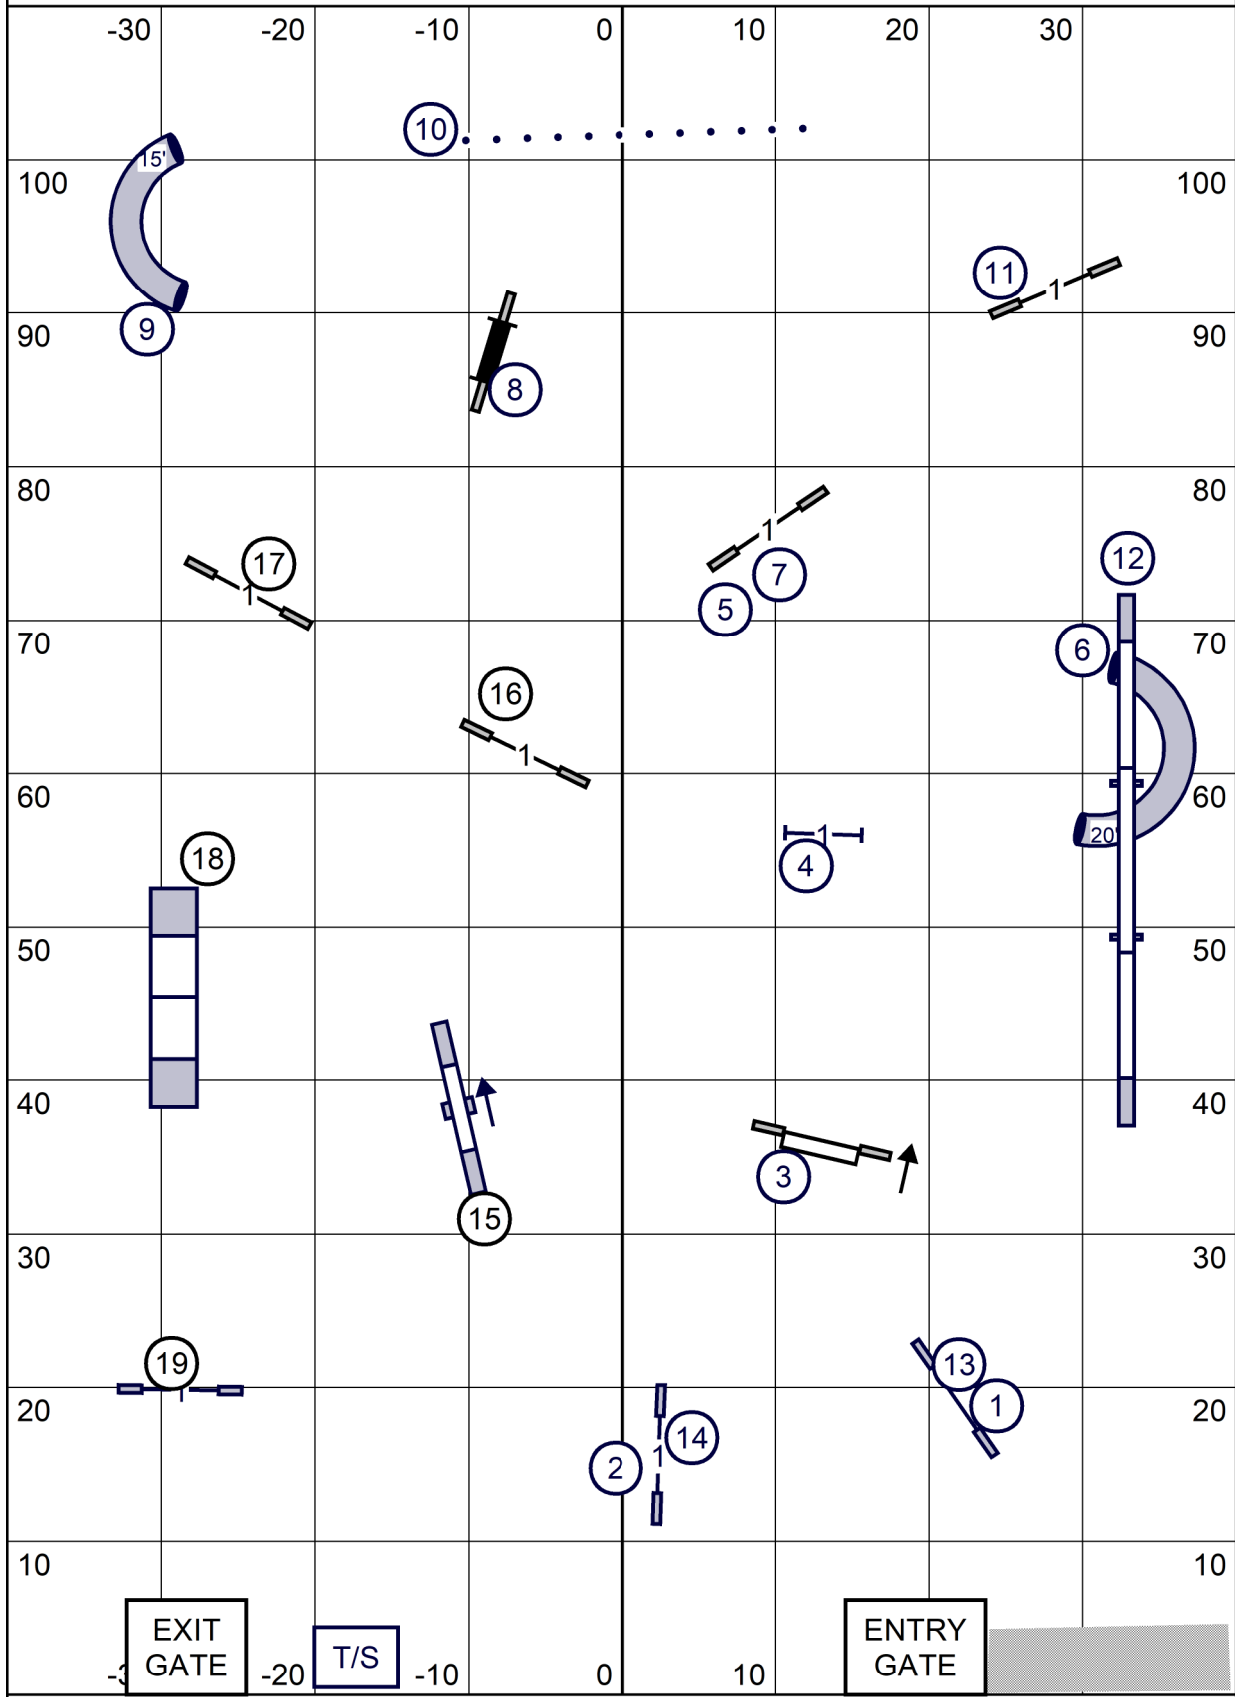

Exc / Master send 4-5-6 circles or 6-sq5-4 solid line
 Open send 4-5 circles or sq5-4 dotted line
 Novice send 4-5 circles or sq5-4 dashed line

FAST

Twin Cities Cavalier King Charles Spaniel Club All FAST classes
 On The Run Canine Center 80 x 110 indoors on mats
 Saturday April 6, 2024 Judge:Ginger Robertson

EXC / MASTER JUMPERS

Twin Cities Cavalier King Charles Spaniel Club Exc/Master Jumpers
 On The Run Canine Center 80 x 110 indoors on mats
 Saturday April 6, 2024 Judge:Ginger Robertson

PREMIER STANDARD

EXIT
GATE

T/S

ENTRY
GATE

Twin Cities Cavalier King Charles Spaniel Club Premier Standard
 On The Run Canine Center 80 x 110 indoors on mats
 Saturday April 6, 2024 Judge:Ginger Robertson

EXC / MASTER STANDARD

Twin Cities Cavalier King Charles Spaniel Club Exc/Master Standard
 On The Run Canine Center 80 x 110 indoors on mats
 Saturday April 6, 2024 Judge:Ginger Robertson

OPEN STANDARD

Twin Cities Cavalier King Charles Spaniel Club Open Standard
 On The Run Canine Center 80 x 110 indoors on mats
 Saturday April 6, 2024 Judge:Ginger Robertson

NOVICE STANDARD

Twin Cities Cavalier King Charles Spaniel Club Novice Standard
 On The Run Canine Center 80 x 110 indoors on mats
 Saturday April 6, 2024 Judge:Ginger Robertson