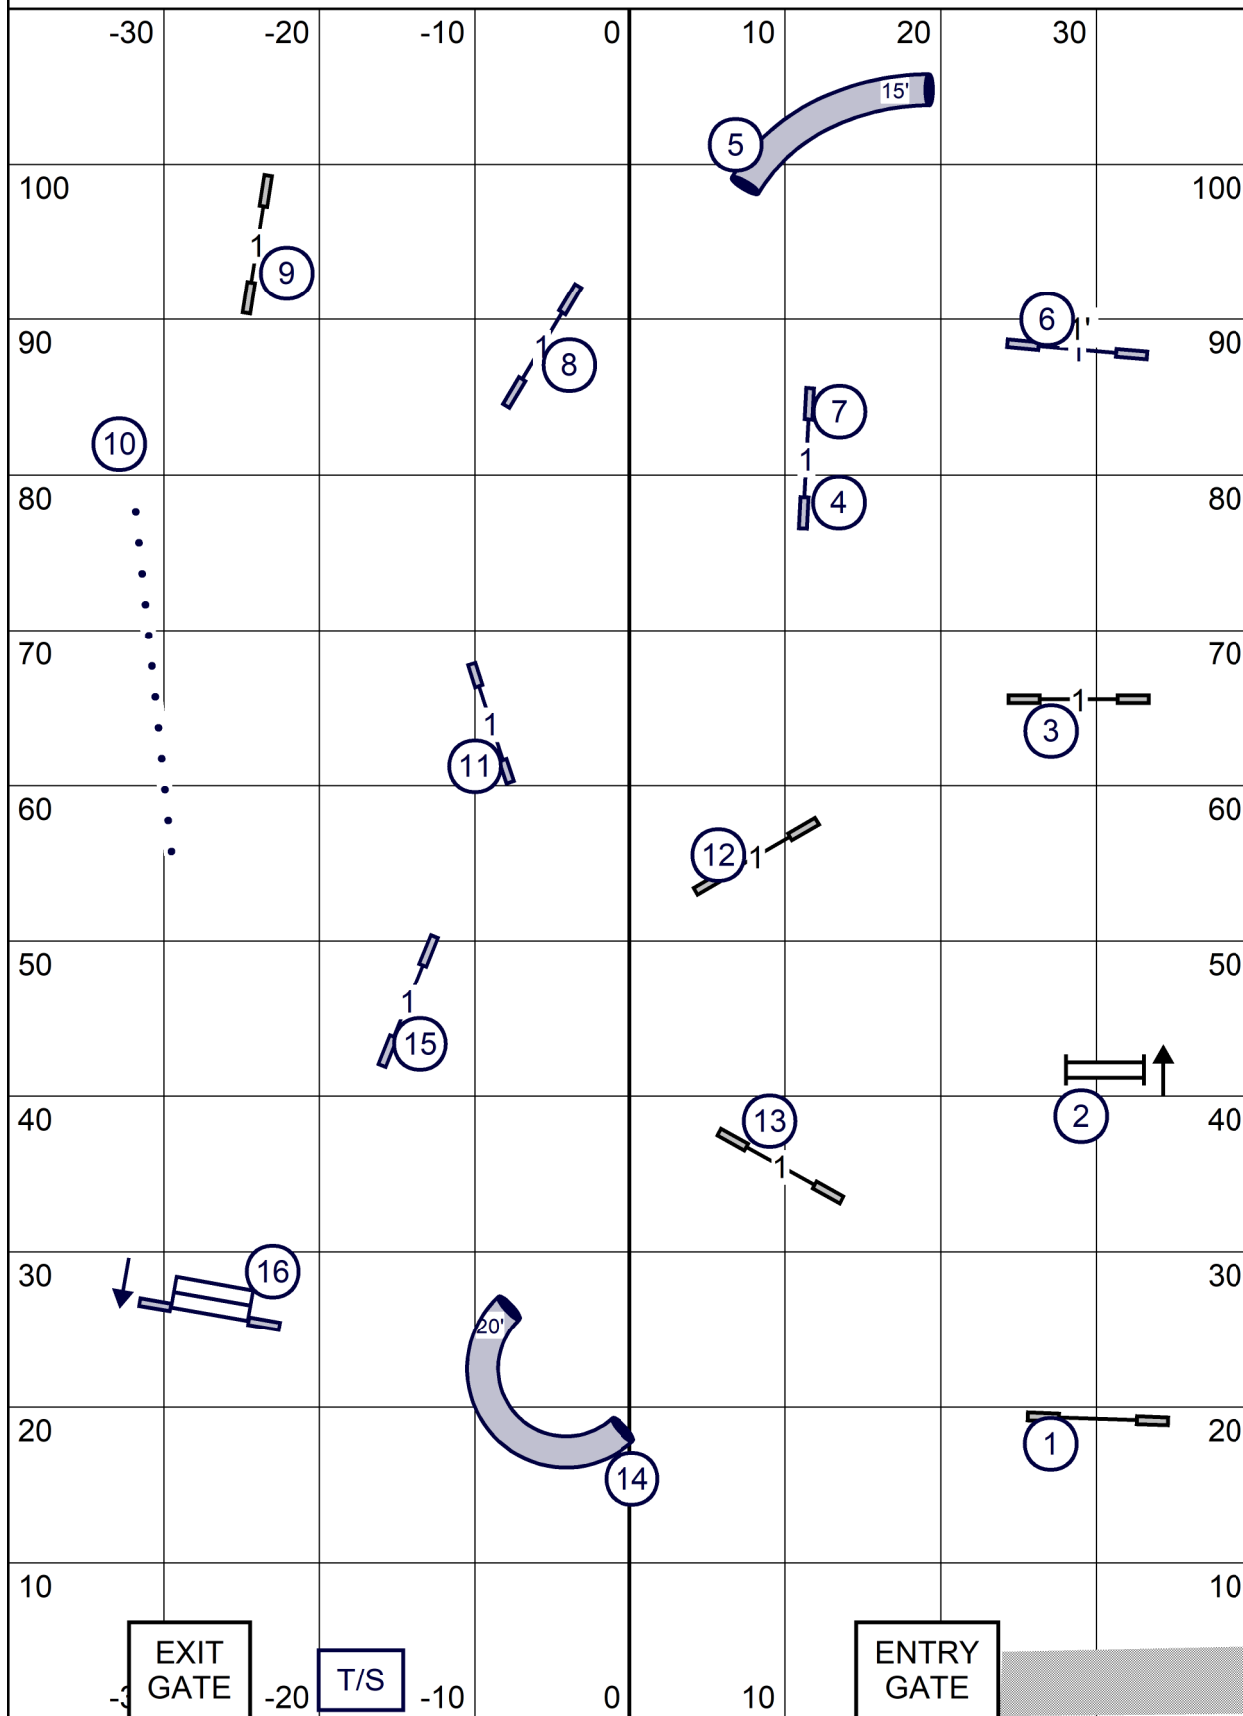

OPEN JUMPERS

Twin Cities Cavalier King Charles Spaniel Club OpenJumpers
On The Run Canine Center 80 x 110 indoors on mats
Saturday April 6, 2024 Judge:Ginger Robertson