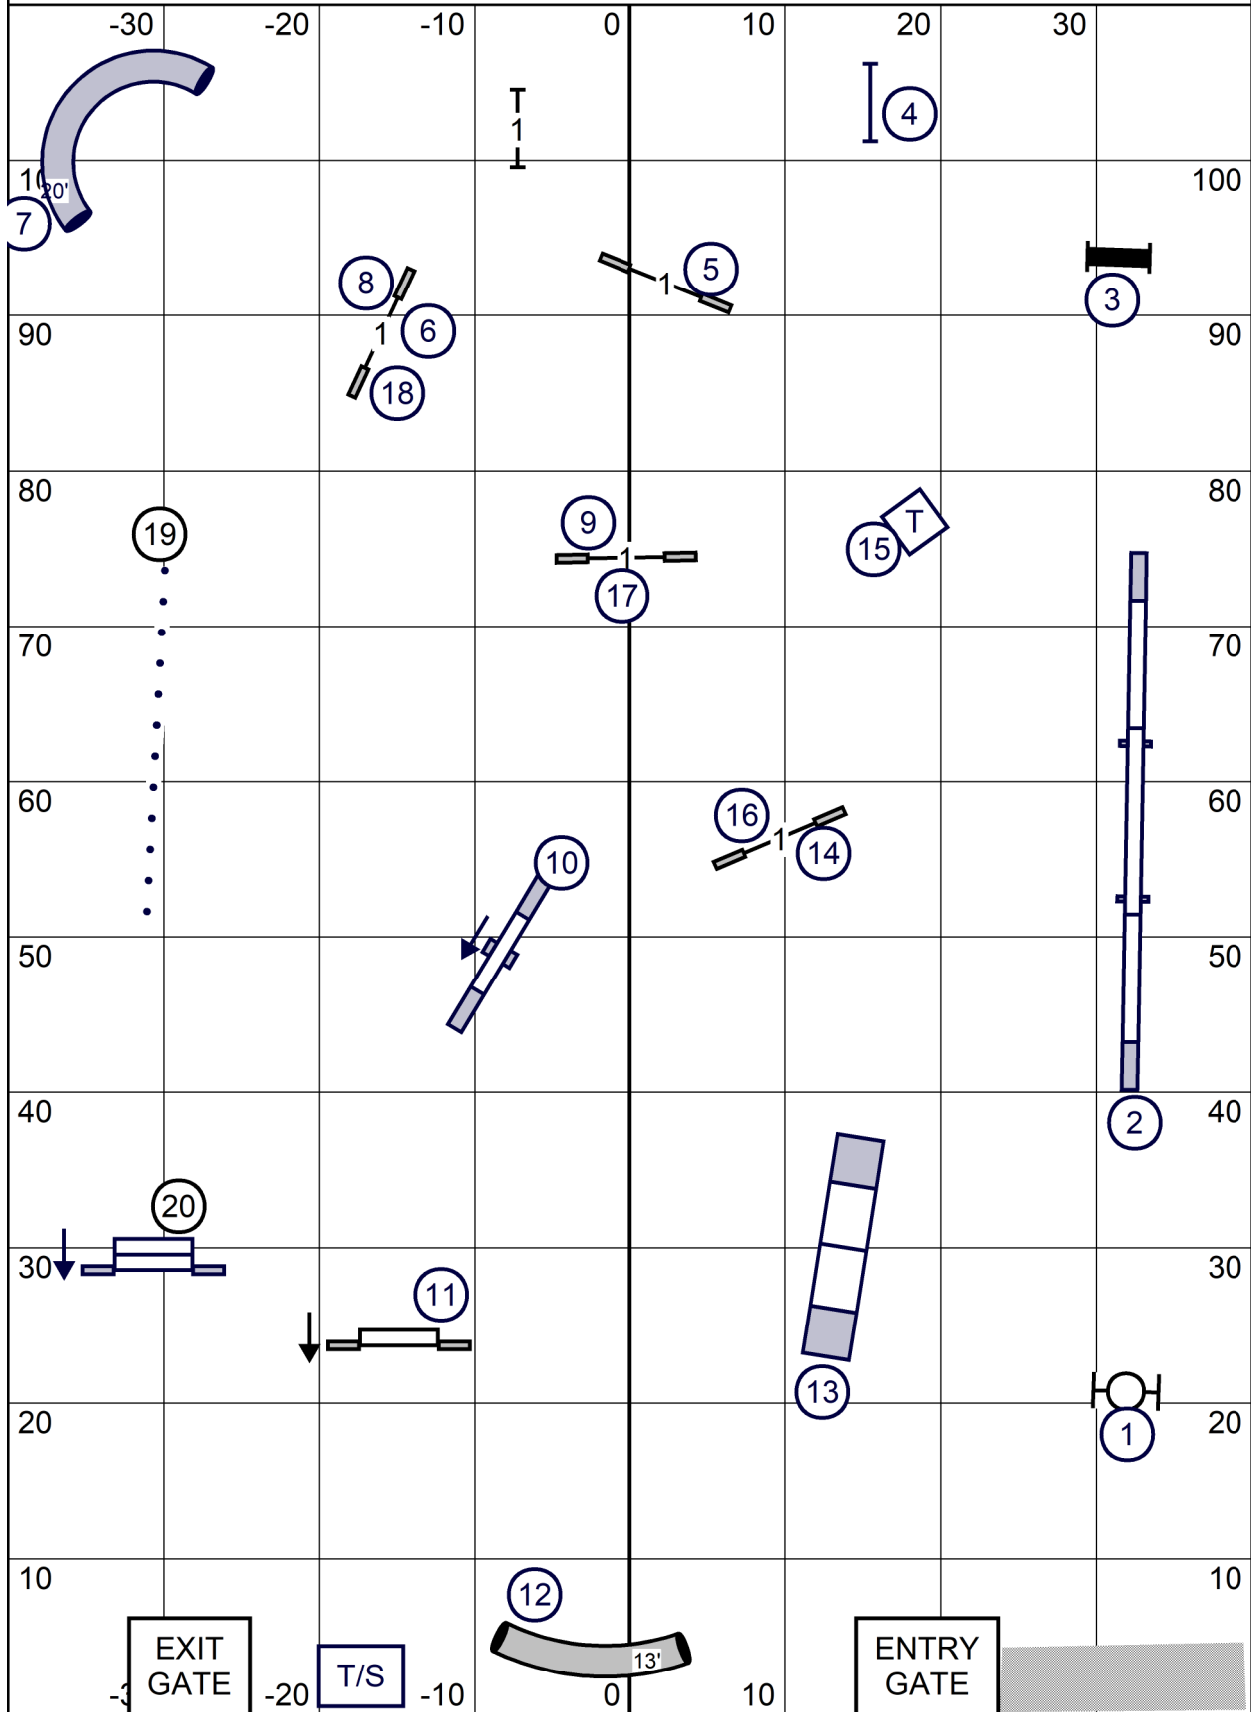

Twin Cities Cavalier King Charles Spaniel Club T2B
 On The Run Canine Center 80 x 110 indoors on mats
 Sunday April 7, 2024 Judge:Ginger Robertson

EXCELLENT / MASTER JUMPERS

Twin Cities Cavalier King Charles Spaniel Club Exc/Master Jumpers
 On The Run Canine Center 80 x 110 indoors on mats
 Sunday April 7, 2024 Judge:Ginger Robertson

PREMIER JUMPERS

Twin Cities Cavalier King Charles Spaniel Club Premier Jumpers
 On The Run Canine Center 80 x 110 indoors on mats
 Sunday April 7, 2024 Judge:Ginger Robertson

EXC / MASTER STANDARD

Twin Cities Cavalier King Charles Spaniel Club Exc/Master Standard
 On The Run Canine Center 80 x 110 indoors on mats
 Sunday April 7, 2024 Judge:Ginger Robertson

OPEN STANDARD

Twin Cities Cavalier King Charles Spaniel Club Open Standard
 On The Run Canine Center 80 x 110 indoors on mats
 Sunday April 7, 2024 Judge:Ginger Robertson

NOVICE STANDARD

Twin Cities Cavalier King Charles Spaniel Club Novice Standard
 On The Run Canine Center 80 x 110 indoors on mats
 Sunday April 7, 2024 Judge:Ginger Robertson

OPEN JUMPERS

Twin Cities Cavalier King Charles Spaniel Club Open Jumpers
 On The Run Canine Center 80 x 110 indoors on mats
 Sunday April 7, 2024 Judge:Ginger Robertson

NOVICE JUMPERS

Twin Cities Cavalier King Charles Spaniel Club Novice Jumpers
On The Run Canine Center 80 x 110 indoors on mats
Sunday April 7, 2024 Judge:Ginger Robertson