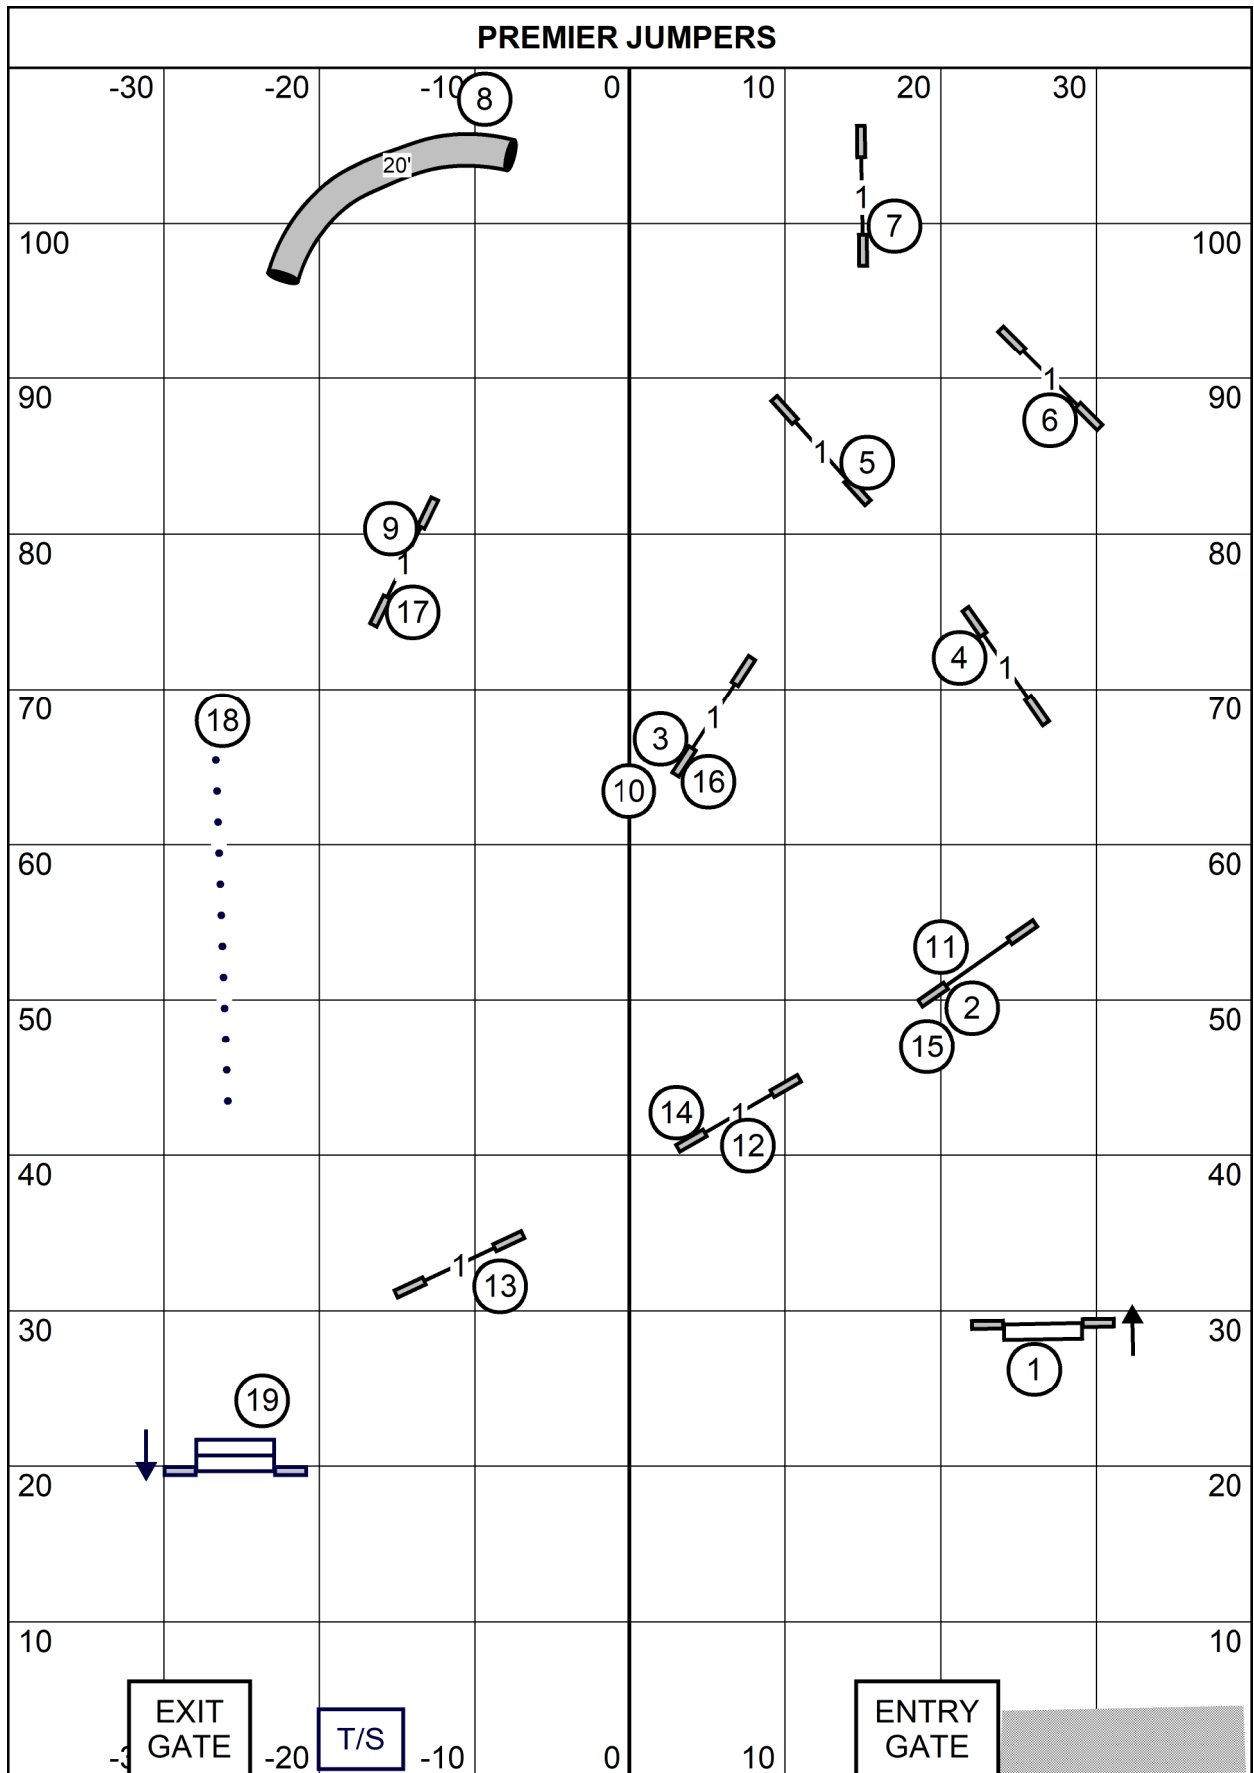

Twin Cities Cavalier King Charles Spaniel Club T2B
 On The Run Canine Center 80 x 110 indoors on mats
 Sunday April 7, 2024 Judge:Ginger Robertson

EXCELLENT / MASTER JUMPERS

Twin Cities Cavalier King Charles Spaniel Club Exc/Master Jumpers
 On The Run Canine Center 80 x 110 indoors on mats
 Sunday April 7, 2024 Judge:Ginger Robertson

PREMIER JUMPERS

Twin Cities Cavalier King Charles Spaniel Club Premier Jumpers
 On The Run Canine Center 80 x 110 indoors on mats
 Sunday April 7, 2024 Judge:Ginger Robertson

EXC / MASTER STANDARD

Twin Cities Cavalier King Charles Spaniel Club Exc/Master Standard
 On The Run Canine Center 80 x 110 indoors on mats
 Sunday April 7, 2024 Judge:Ginger Robertson

OPEN STANDARD

Twin Cities Cavalier King Charles Spaniel Club Open Standard
 On The Run Canine Center 80 x 110 indoors on mats
 Sunday April 7, 2024 Judge:Ginger Robertson

NOVICE STANDARD

Twin Cities Cavalier King Charles Spaniel Club Novice Standard
 On The Run Canine Center 80 x 110 indoors on mats
 Sunday April 7, 2024 Judge:Ginger Robertson

OPEN JUMPERS

Twin Cities Cavalier King Charles Spaniel Club Open Jumpers
 On The Run Canine Center 80 x 110 indoors on mats
 Sunday April 7, 2024 Judge:Ginger Robertson

NOVICE JUMPERS

Twin Cities Cavalier King Charles Spaniel Club Novice Jumpers
On The Run Canine Center 80 x 110 indoors on mats
Sunday April 7, 2024 Judge:Ginger Robertson