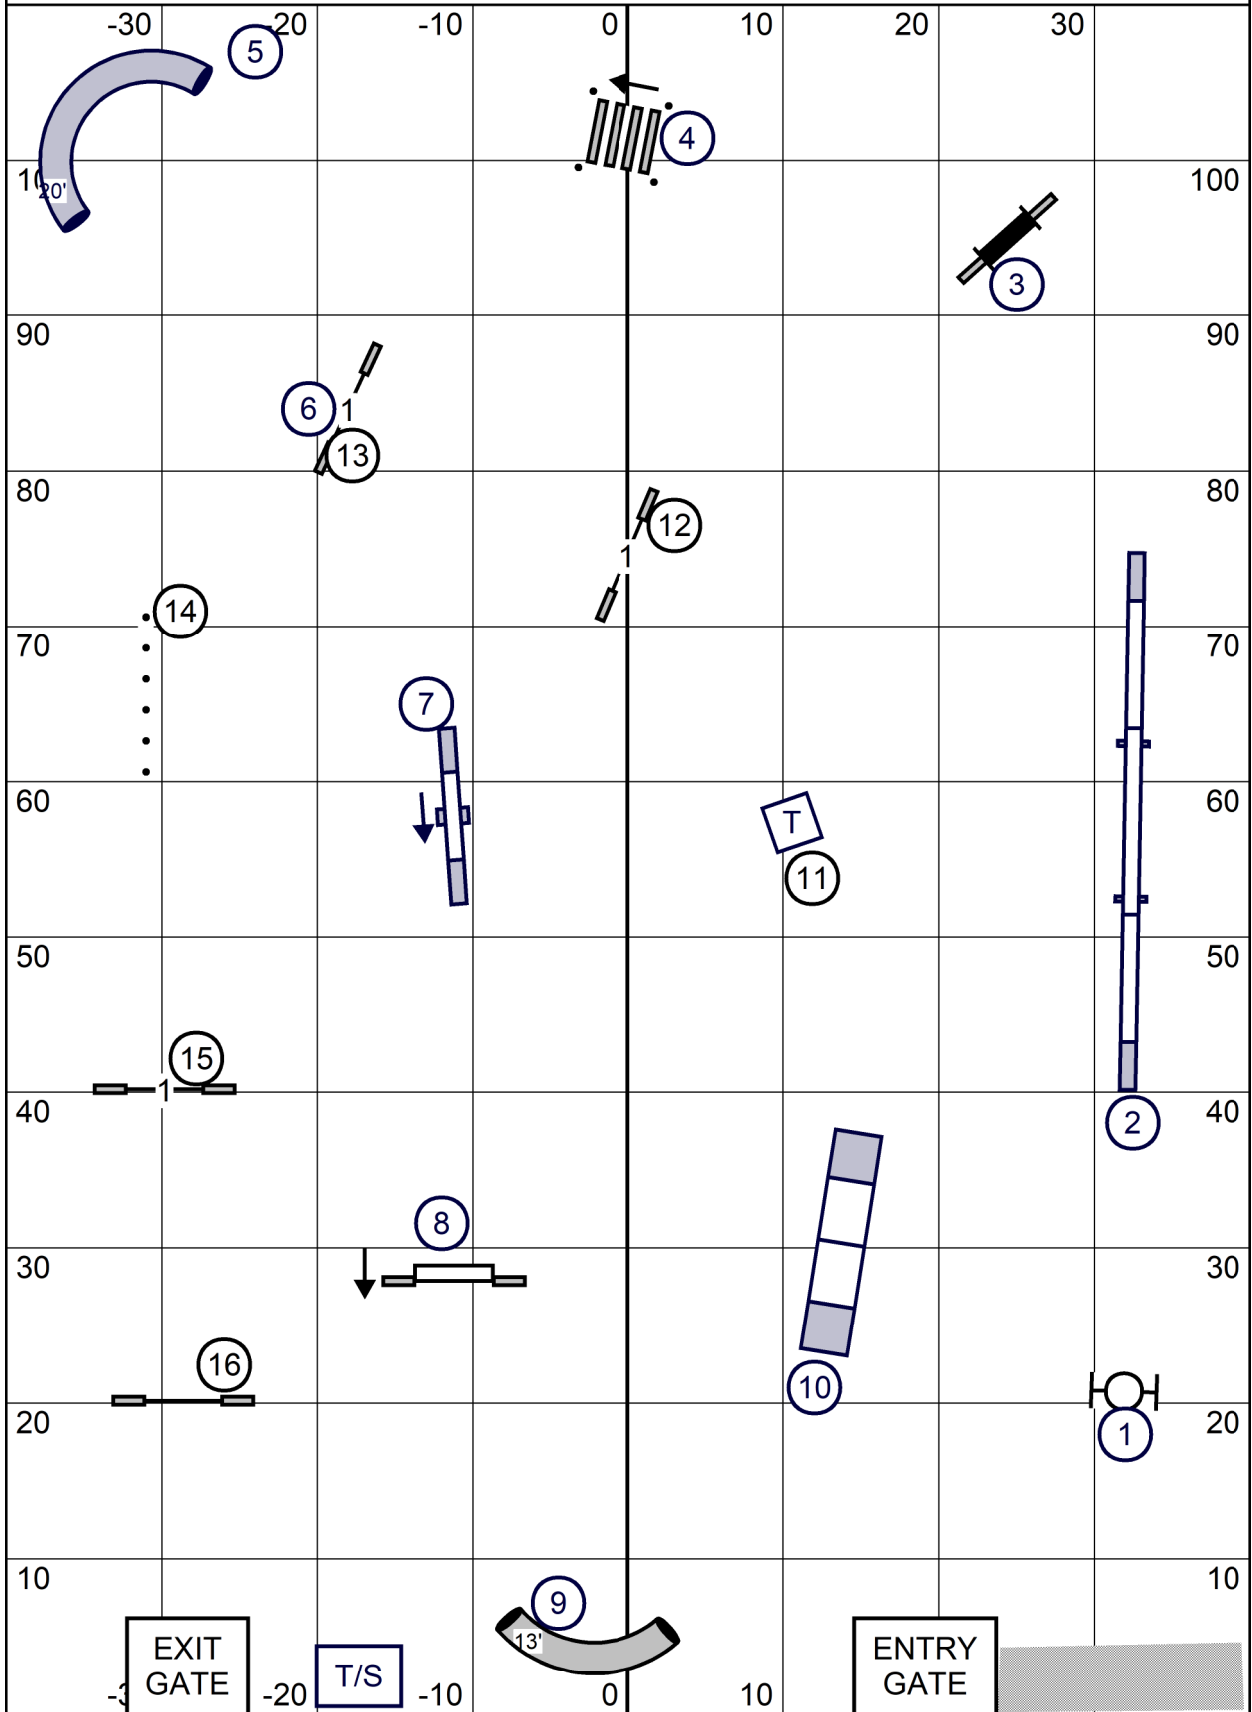

Twin Cities Cavalier King Charles Spaniel Club T2B
 On The Run Canine Center 80 x 110 indoors on mats
 Sunday April 7, 2024 Judge:Ginger Robertson

EXCELLENT / MASTER JUMPERS

Twin Cities Cavalier King Charles Spaniel Club Exc/Master Jumpers
 On The Run Canine Center 80 x 110 indoors on mats
 Sunday April 7, 2024 Judge:Ginger Robertson

PREMIER JUMPERS

Twin Cities Cavalier King Charles Spaniel Club Premier Jumpers
 On The Run Canine Center 80 x 110 indoors on mats
 Sunday April 7, 2024 Judge:Ginger Robertson

EXC / MASTER STANDARD

Twin Cities Cavalier King Charles Spaniel Club Exc/Master Standard
 On The Run Canine Center 80 x 110 indoors on mats
 Sunday April 7, 2024 Judge:Ginger Robertson

OPEN STANDARD

Twin Cities Cavalier King Charles Spaniel Club Open Standard
 On The Run Canine Center 80 x 110 indoors on mats
 Sunday April 7, 2024 Judge:Ginger Robertson

NOVICE STANDARD

Twin Cities Cavalier King Charles Spaniel Club Novice Standard
 On The Run Canine Center 80 x 110 indoors on mats
 Sunday April 7, 2024 Judge:Ginger Robertson