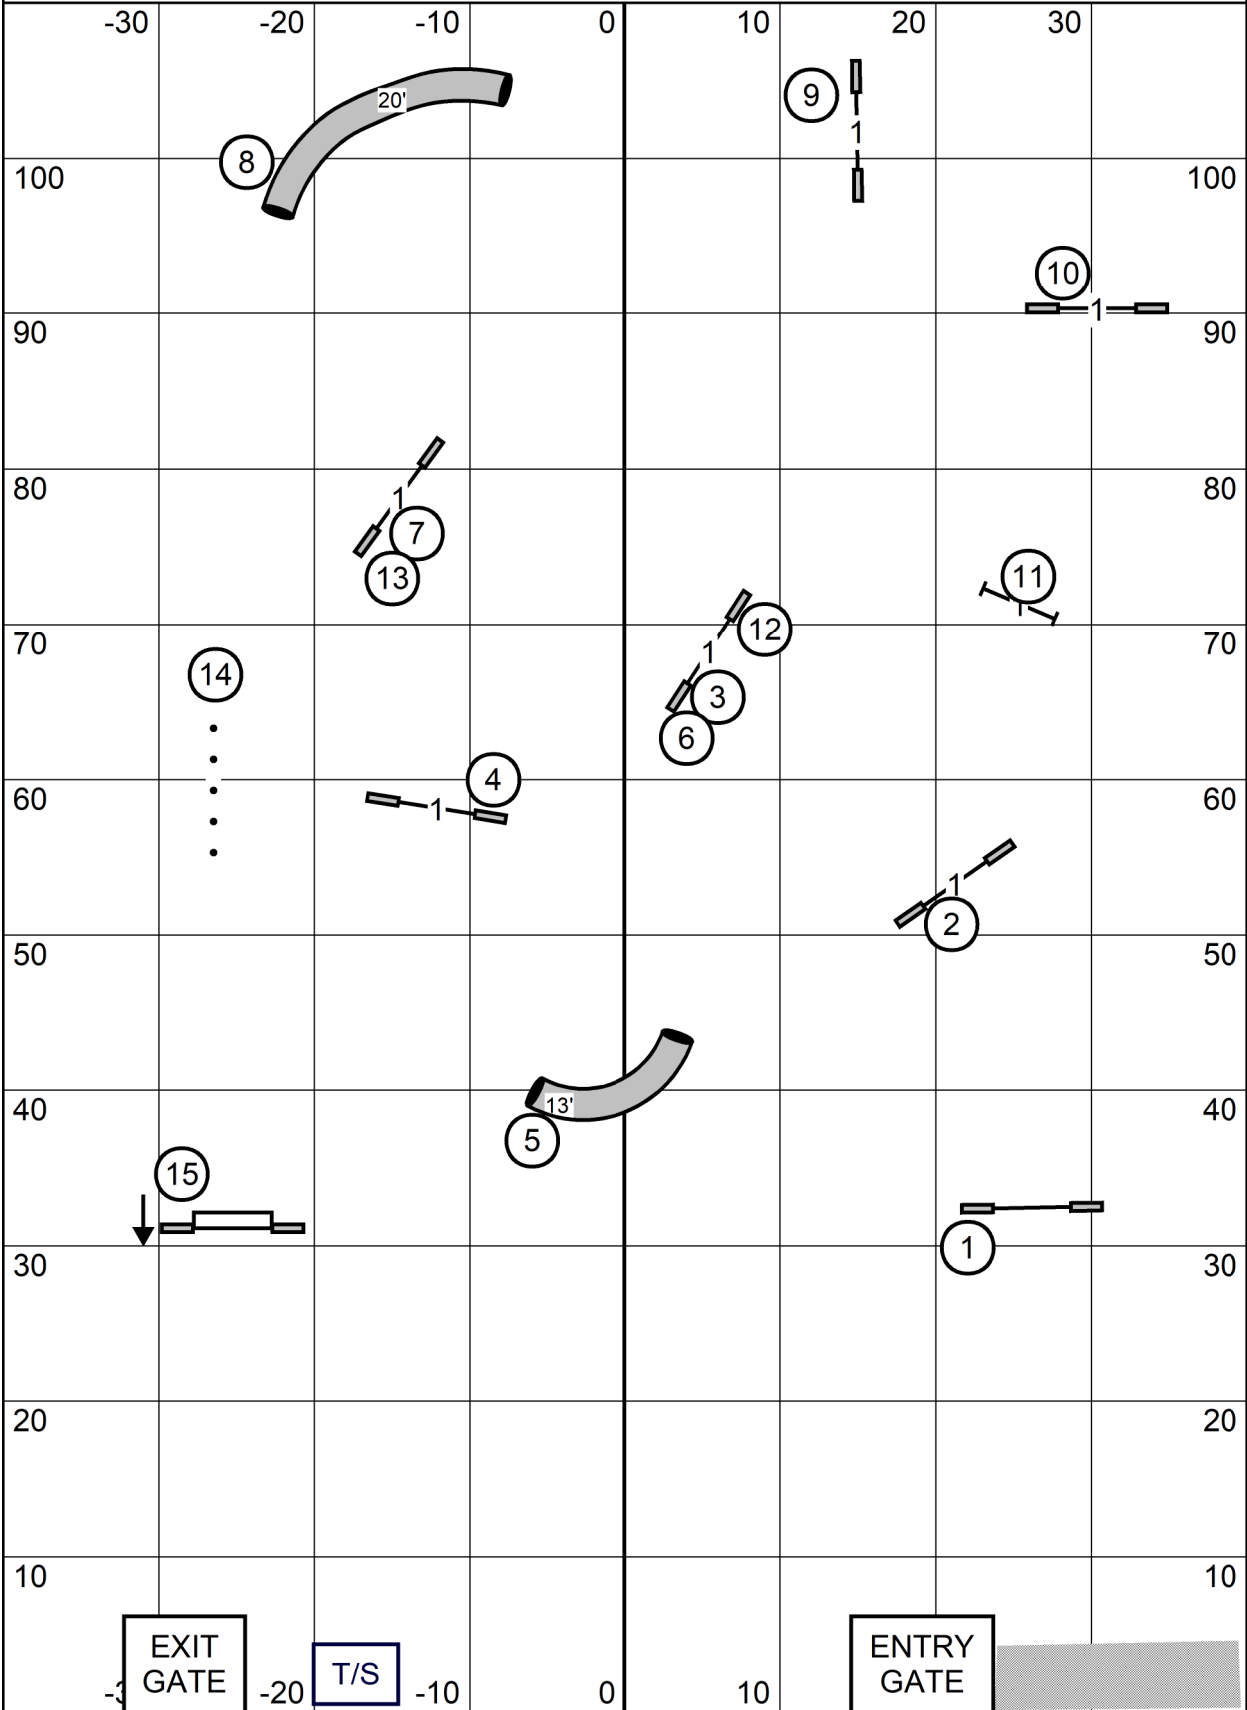

NOVICE JUMPERS

Twin Cities Cavalier King Charles Spaniel Club   Novice Jumpers
On The Run Canine Center   80 x 110 indoors on mats
Sunday April 7, 2024   Judge:Ginger Robertson