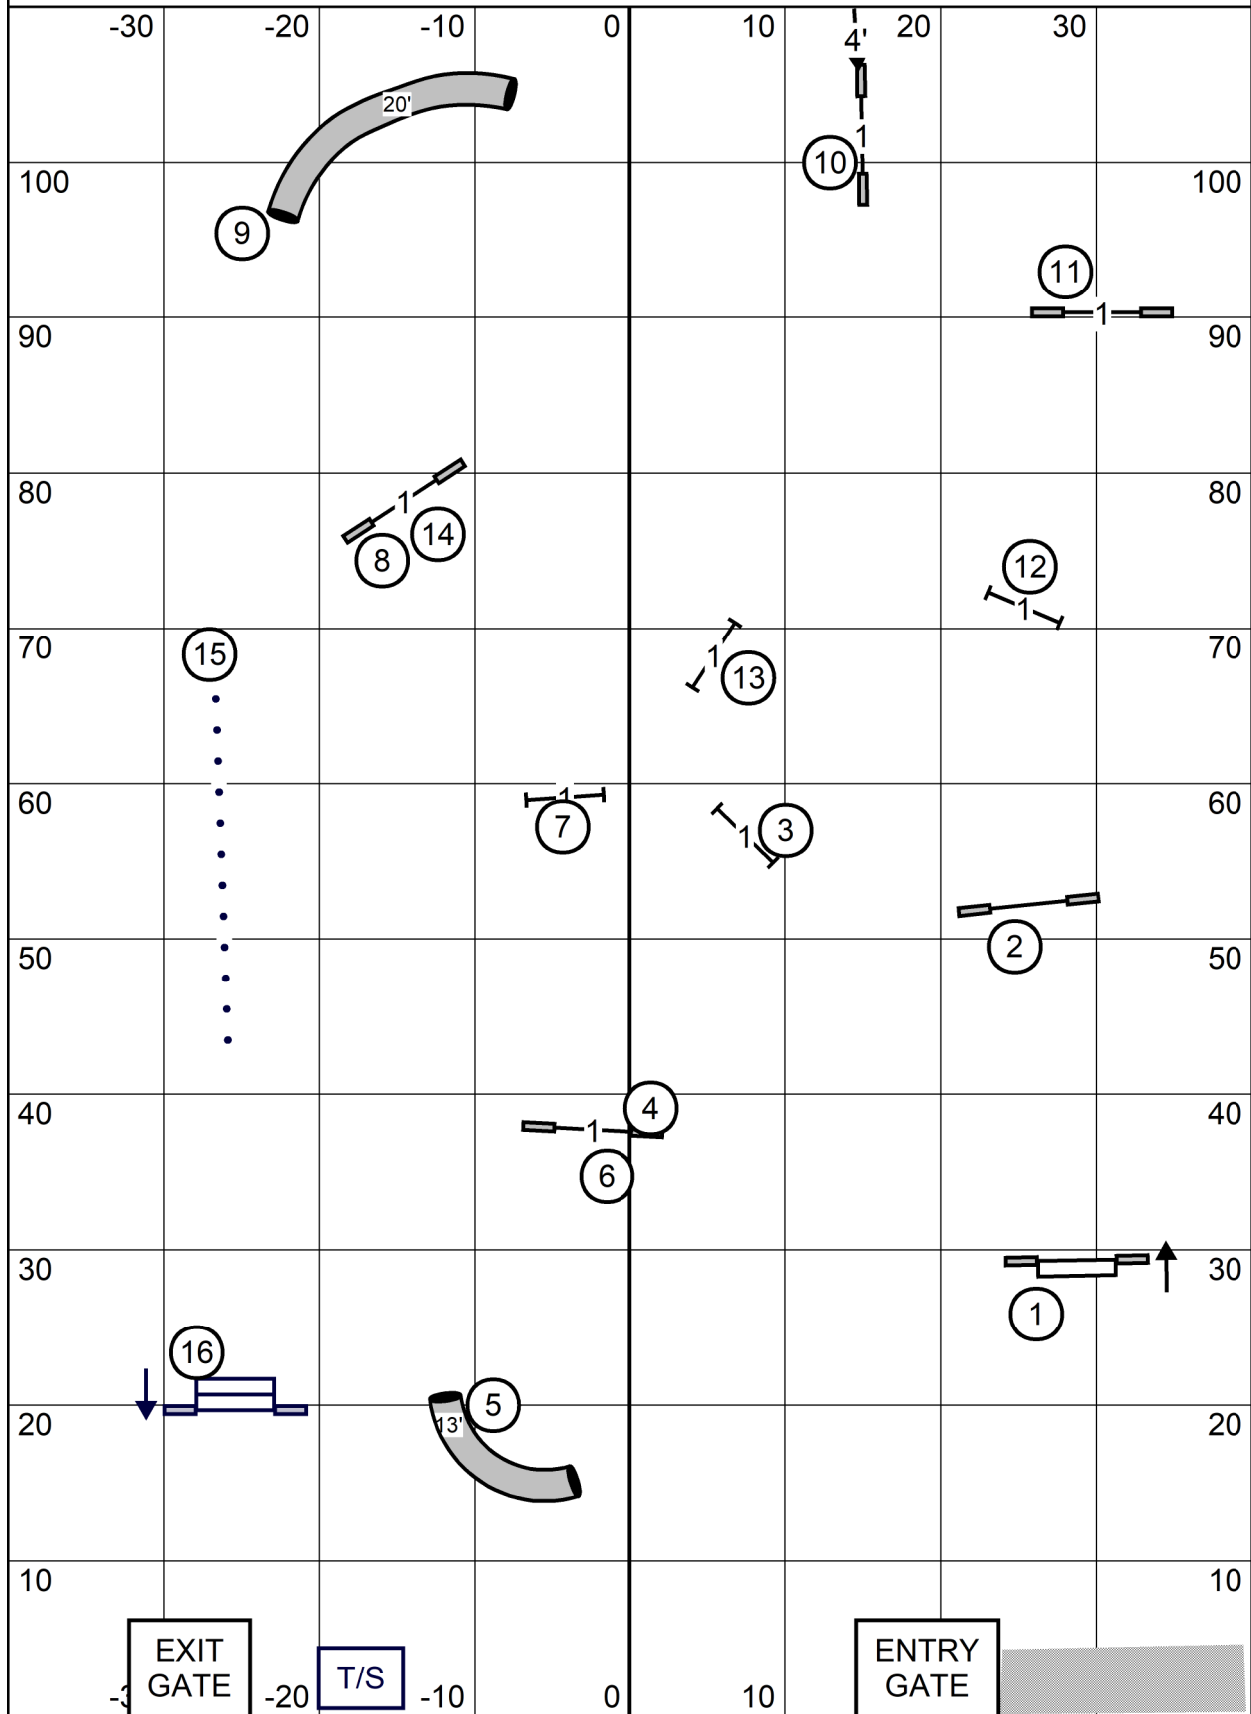

OPEN JUMPERS

Twin Cities Cavalier King Charles Spaniel Club   Open Jumpers
On The Run Canine Center   80 x 110 indoors on mats
Sunday April 7, 2024   Judge:Ginger Robertson