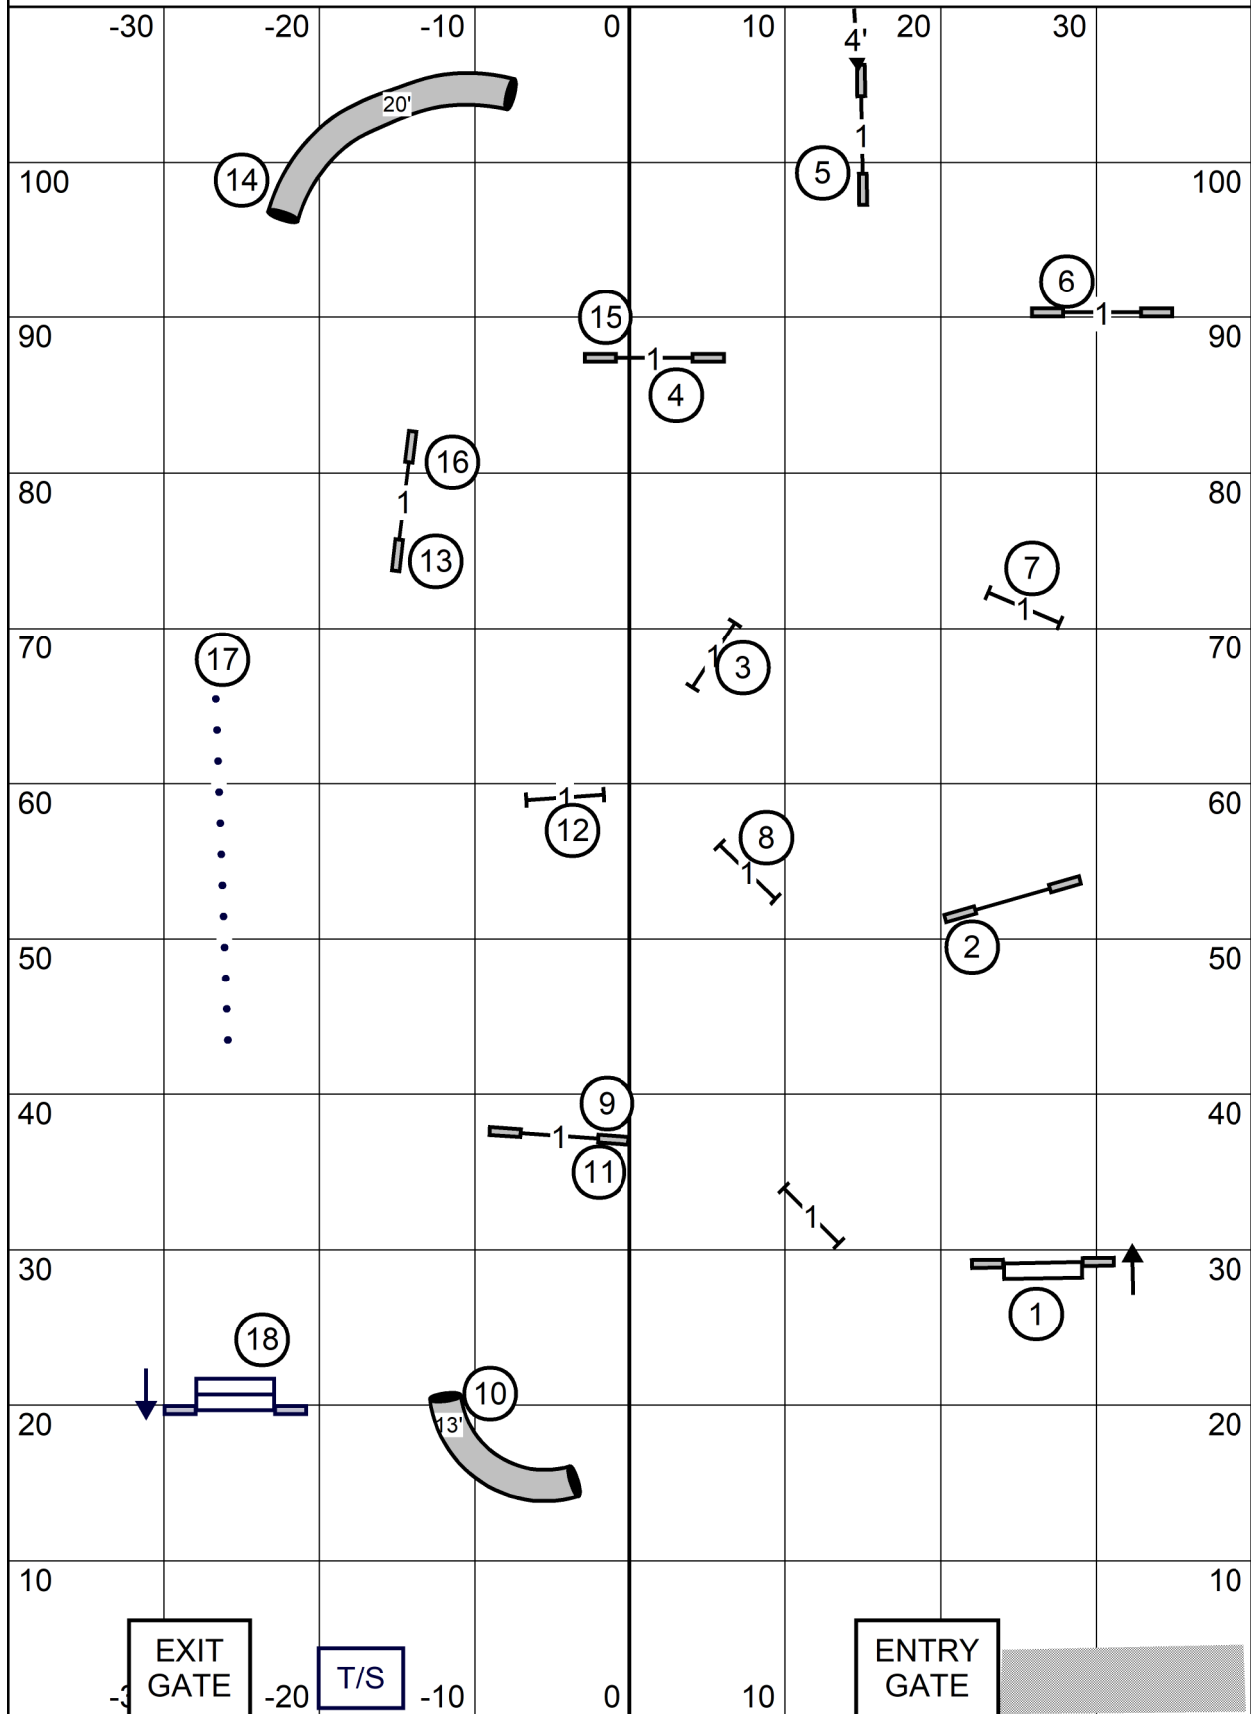

Twin Cities Cavalier King Charles Spaniel Club T2B
 On The Run Canine Center 80 x 110 indoors on mats
 Sunday April 7, 2024 Judge:Ginger Robertson

EXCELLENT / MASTER JUMPERS

Twin Cities Cavalier King Charles Spaniel Club Exc/Master Jumpers
 On The Run Canine Center 80 x 110 indoors on mats
 Sunday April 7, 2024 Judge:Ginger Robertson

PREMIER JUMPERS

Twin Cities Cavalier King Charles Spaniel Club Premier Jumpers
 On The Run Canine Center 80 x 110 indoors on mats
 Sunday April 7, 2024 Judge:Ginger Robertson

EXC / MASTER STANDARD

Twin Cities Cavalier King Charles Spaniel Club Exc/Master Standard
 On The Run Canine Center 80 x 110 indoors on mats
 Sunday April 7, 2024 Judge:Ginger Robertson

OPEN STANDARD

Twin Cities Cavalier King Charles Spaniel Club Open Standard
 On The Run Canine Center 80 x 110 indoors on mats
 Sunday April 7, 2024 Judge:Ginger Robertson

NOVICE STANDARD

Twin Cities Cavalier King Charles Spaniel Club Novice Standard
 On The Run Canine Center 80 x 110 indoors on mats
 Sunday April 7, 2024 Judge:Ginger Robertson

OPEN JUMPERS

Twin Cities Cavalier King Charles Spaniel Club Open Jumpers
 On The Run Canine Center 80 x 110 indoors on mats
 Sunday April 7, 2024 Judge:Ginger Robertson

NOVICE JUMPERS

Twin Cities Cavalier King Charles Spaniel Club Novice Jumpers
On The Run Canine Center 80 x 110 indoors on mats
Sunday April 7, 2024 Judge:Ginger Robertson