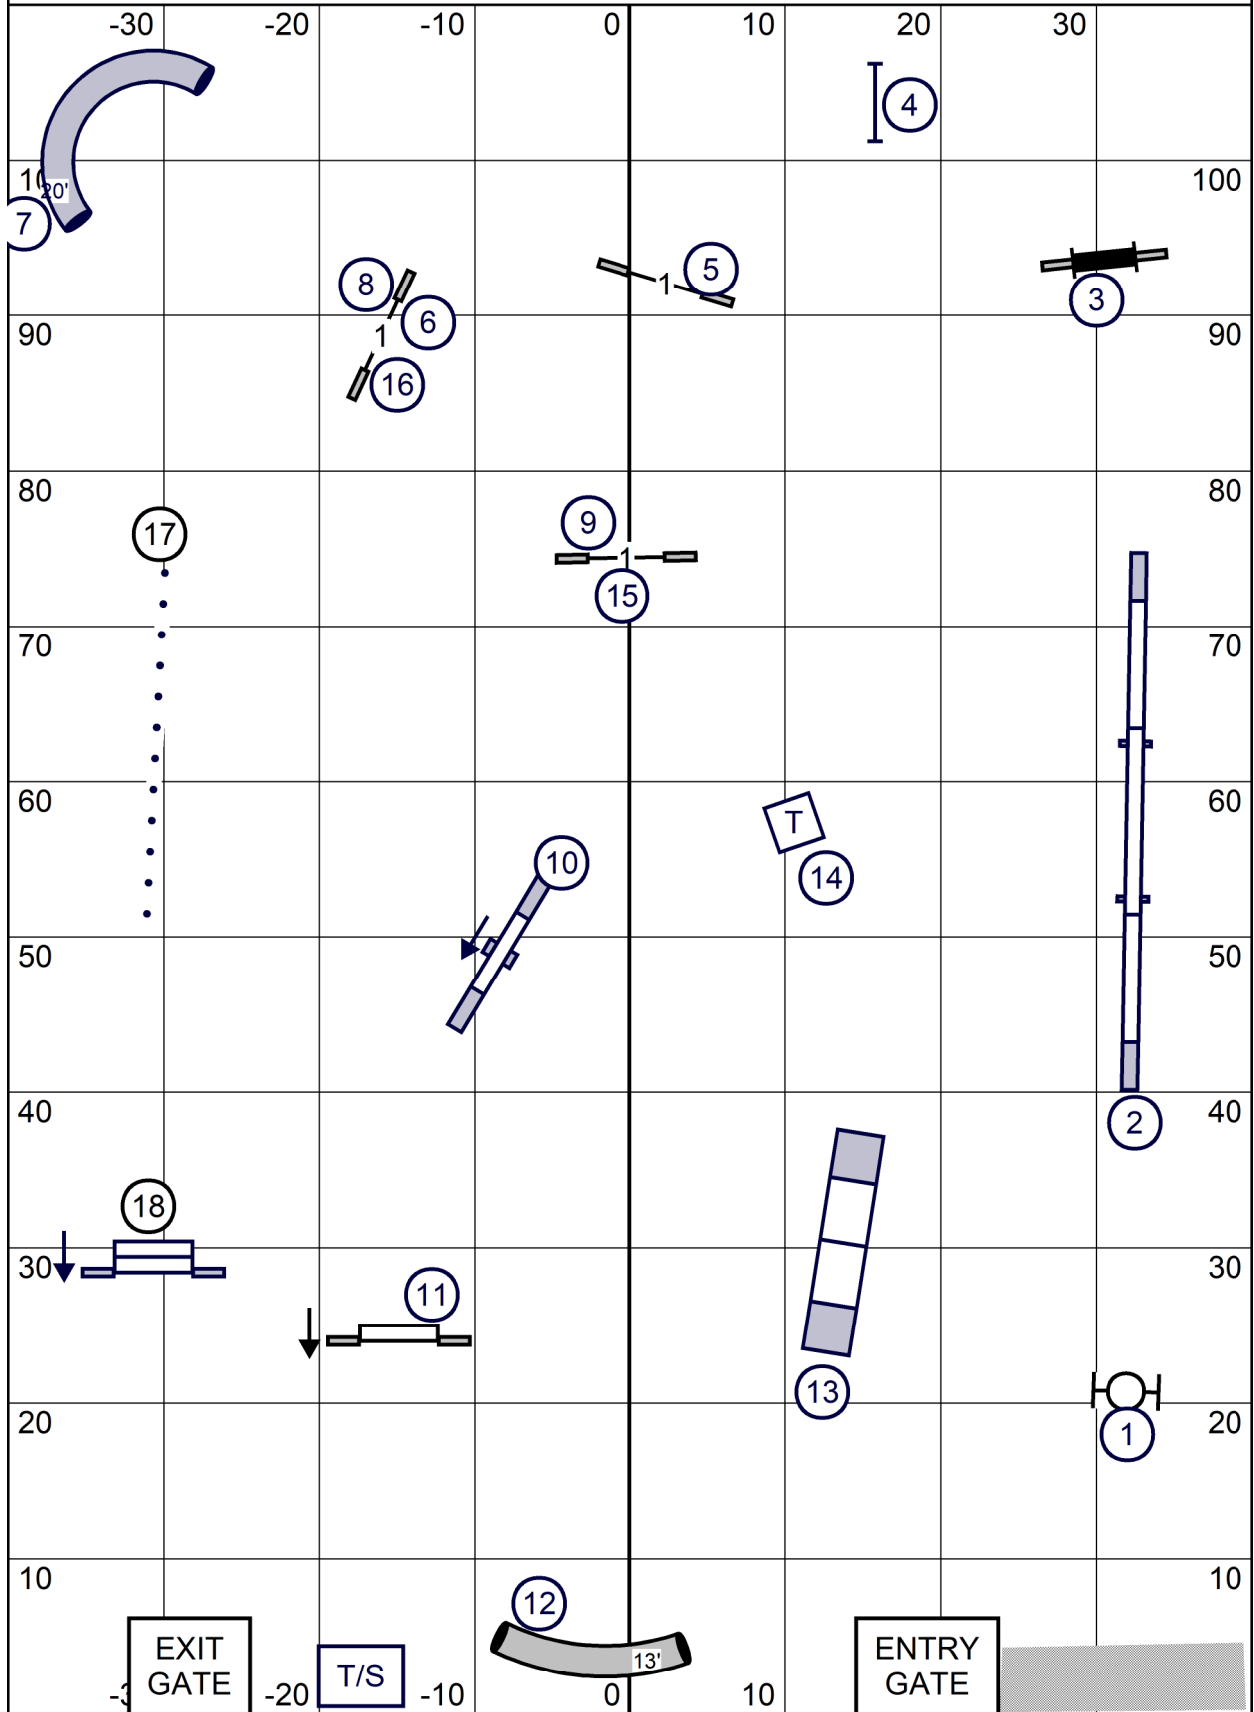

Twin Cities Cavalier King Charles Spaniel Club T2B
 On The Run Canine Center 80 x 110 indoors on mats
 Sunday April 7, 2024 Judge:Ginger Robertson

EXCELLENT / MASTER JUMPERS

Twin Cities Cavalier King Charles Spaniel Club Exc/Master Jumpers
 On The Run Canine Center 80 x 110 indoors on mats
 Sunday April 7, 2024 Judge:Ginger Robertson

PREMIER JUMPERS

Twin Cities Cavalier King Charles Spaniel Club Premier Jumpers
 On The Run Canine Center 80 x 110 indoors on mats
 Sunday April 7, 2024 Judge:Ginger Robertson

EXC / MASTER STANDARD

Twin Cities Cavalier King Charles Spaniel Club Exc/Master Standard
 On The Run Canine Center 80 x 110 indoors on mats
 Sunday April 7, 2024 Judge:Ginger Robertson

OPEN STANDARD

Twin Cities Cavalier King Charles Spaniel Club Open Standard
 On The Run Canine Center 80 x 110 indoors on mats
 Sunday April 7, 2024 Judge:Ginger Robertson

NOVICE STANDARD

Twin Cities Cavalier King Charles Spaniel Club Novice Standard
 On The Run Canine Center 80 x 110 indoors on mats
 Sunday April 7, 2024 Judge:Ginger Robertson