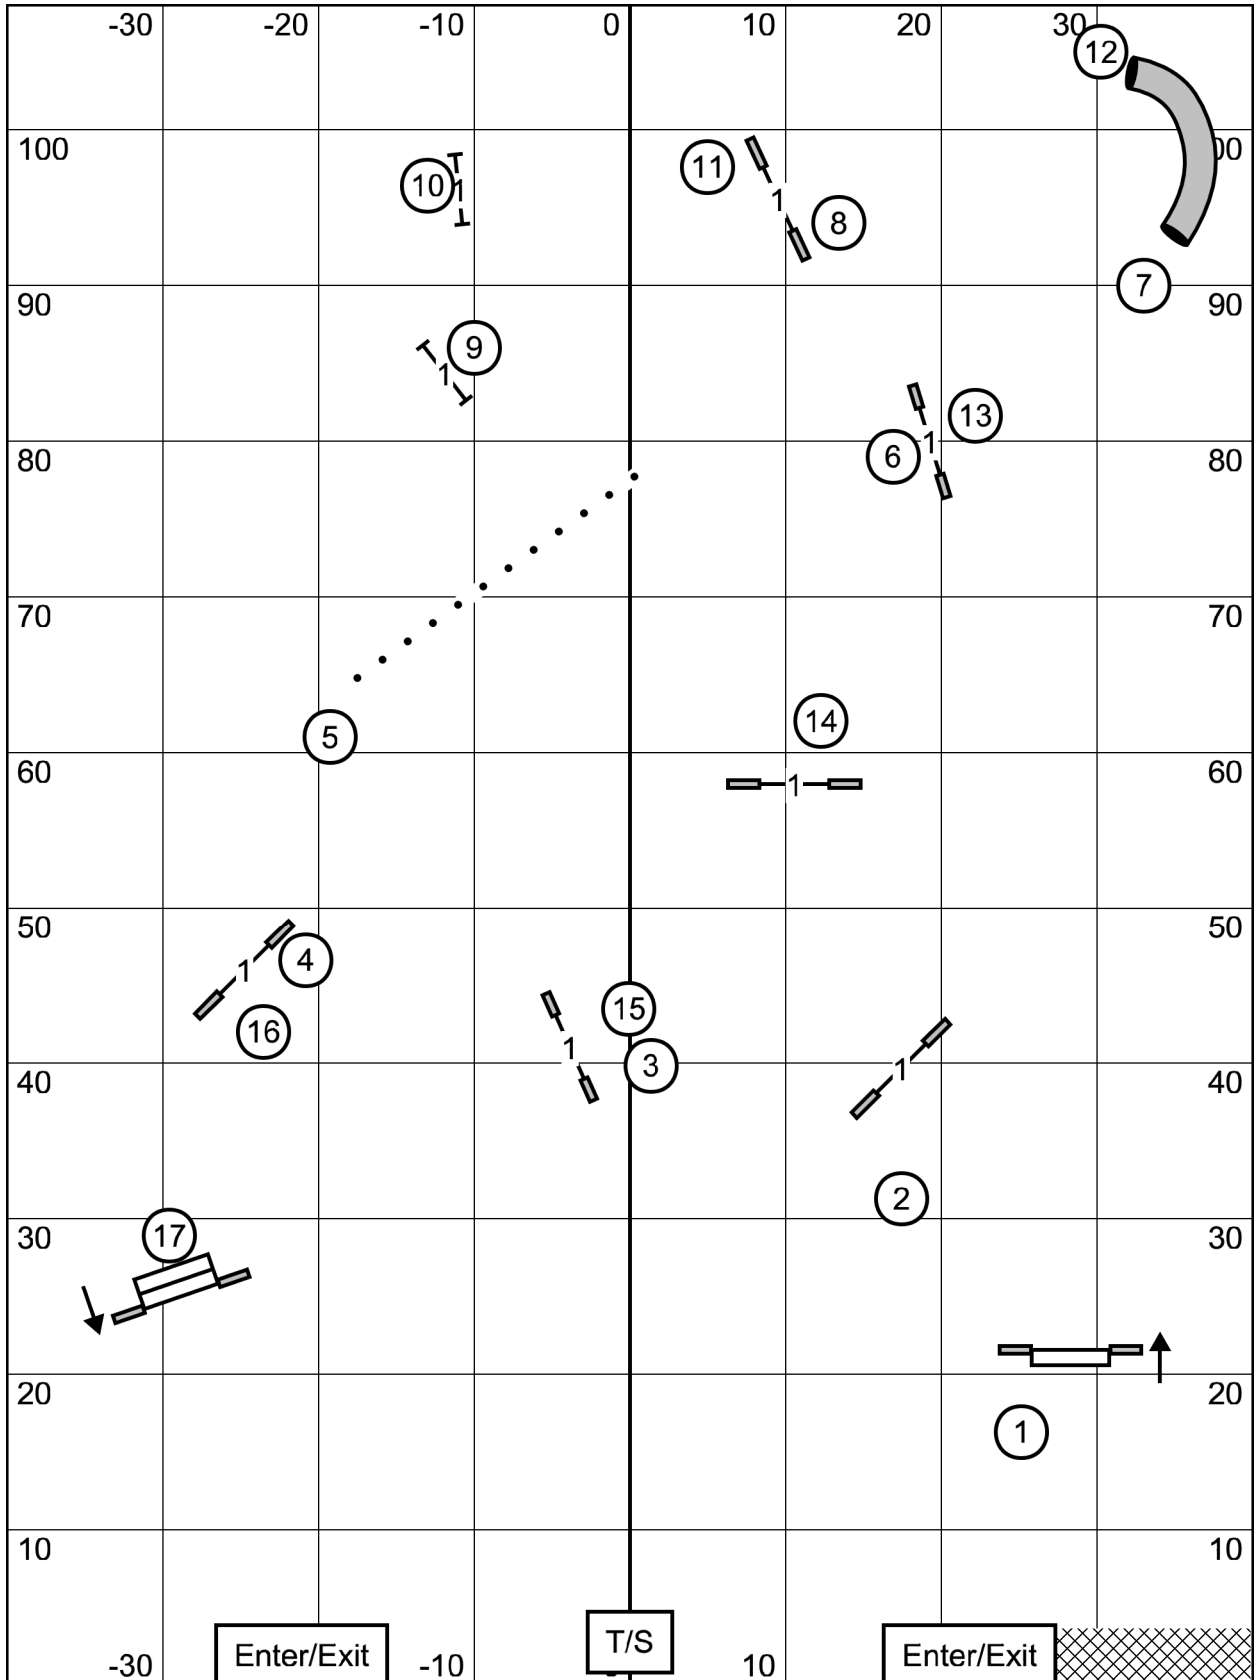

**Twin Cities Lhasa Apso Club
Open JWW
Sunday April 21, 2024
Judge: Jan Skurzynski**