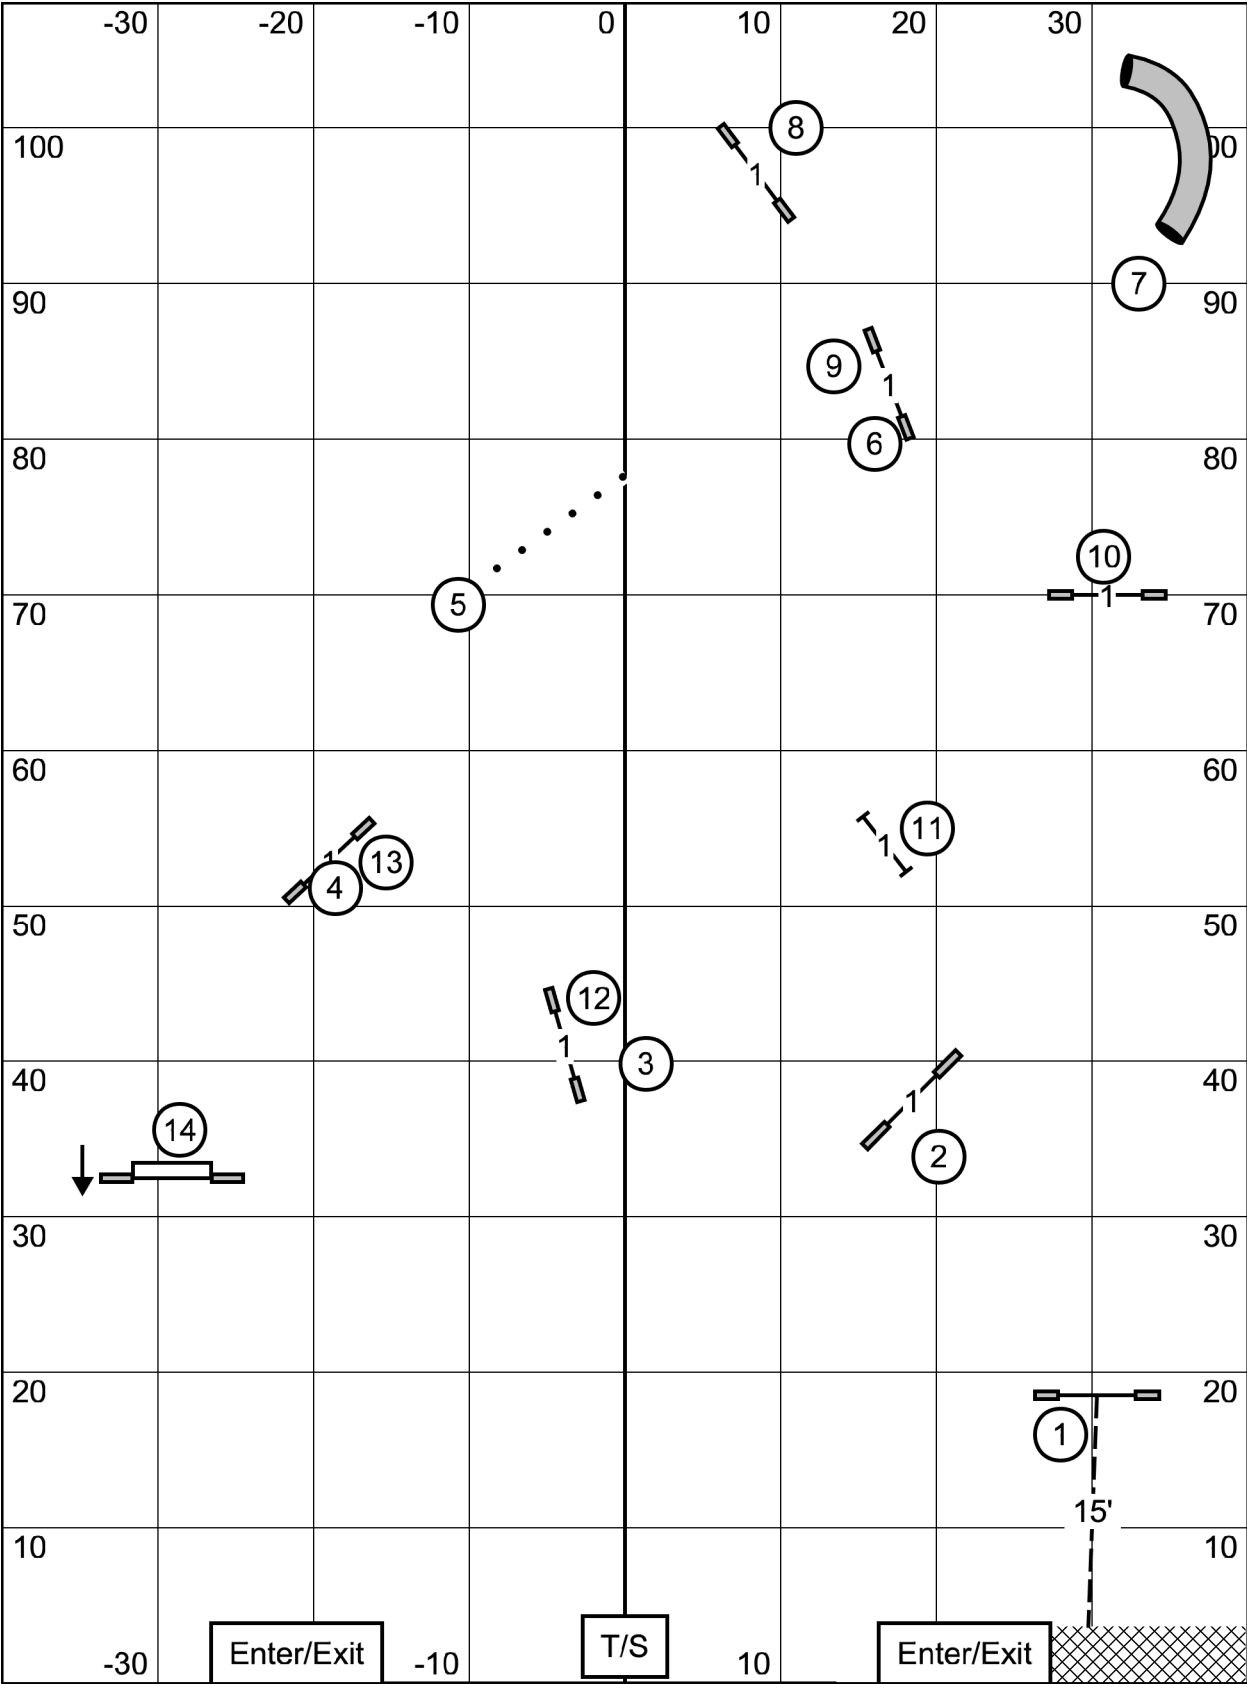

Twin Cities Lhasa Apso Club
Novice JWW
Sunday April 21, 2024
Judge: Jan Skurzynski